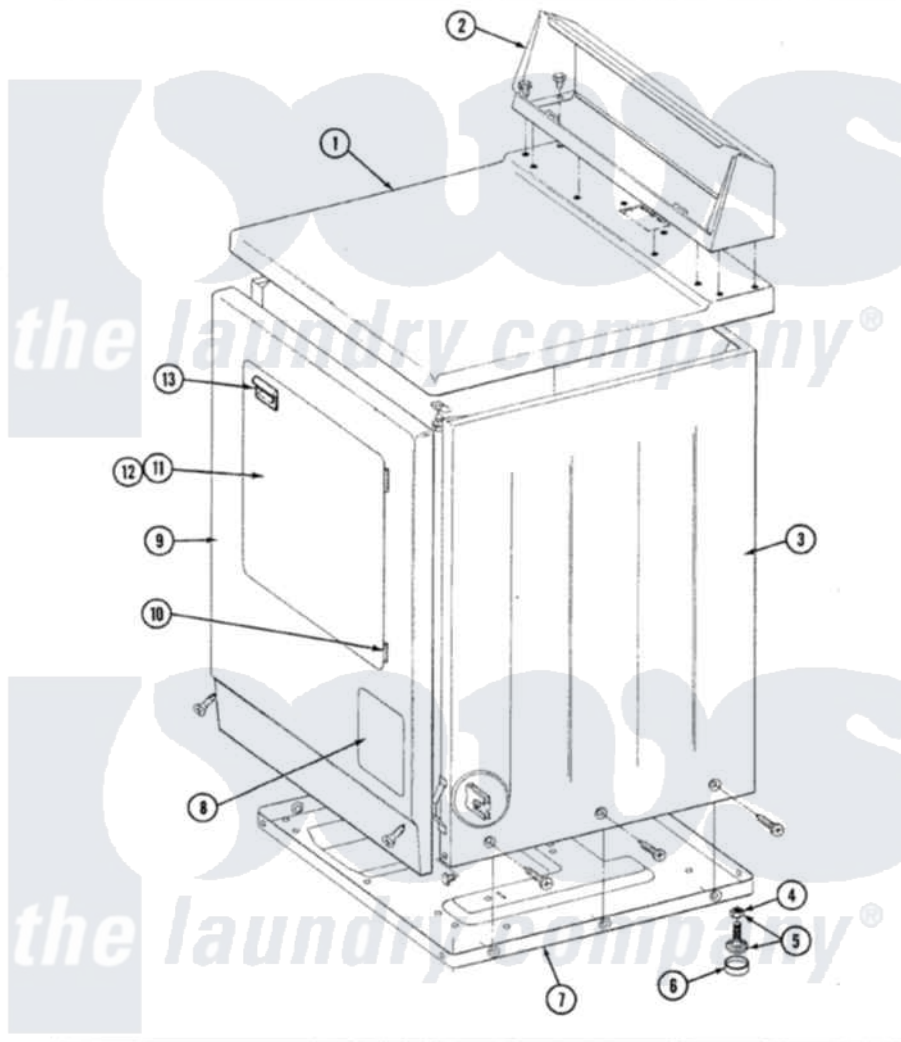

Maytag GDG7600 04 - FRONT VIEW

SECTION: FRONT VIEW
MODEL: DE-DG MODELS

Issue Date: 6/90

56

Maytag [Residential Maytag GDG7600 Dryer Parts](#) Parts Diagram 04 - FRONT VIEW
Click on the part number to view part

Item	Original Part Number	Replaced By	Status	Part Description
1	307104M		Not Available	TOP COVER ASSY
"	204445			Screw And Fastener Assembly
2	305193M		Not Available	CONSOLE-HARVEST WHEAT
"	Y313559			Screw
3	307124M		Not Available	CABINET ASSY HVT WHEAT
"	Y310632	1163839		Screw
4	Y052740	62739		Nut, Lock
5	Y305086			Adjustable Leg And Nut
6	Y314137			Foot, Rubber
7	Y303361		Not Available	BASE ASSY. (UPPER & LOWER)
8	302542M		Not Available	ACCESS DOOR-HARVEST WHEAT
9	307998M		Not Available	FRONT PANEL
10	307099	33001230		Hinge, Door
11	307111M		Not Available	DOOR ASSY HVT WHEAT
12	314966M		Not Available	DOOR PANEL HVT WHEAT