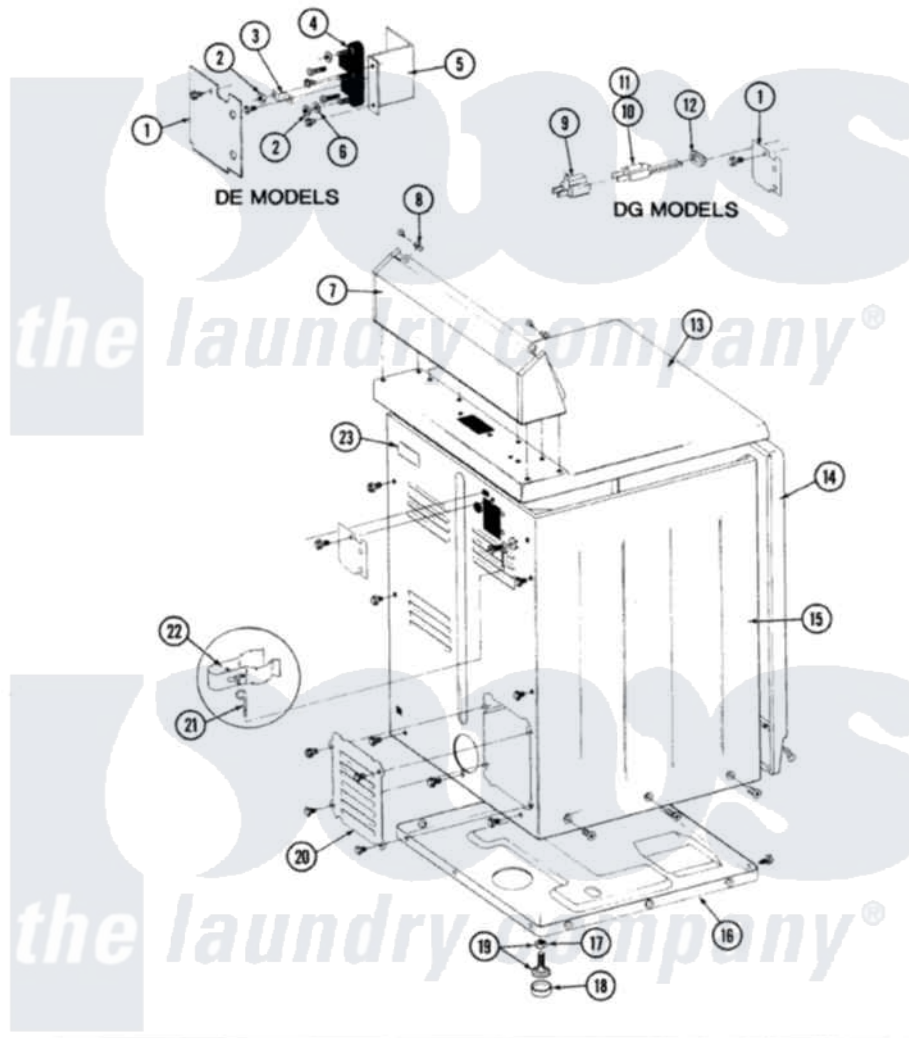

# Maytag GDG7600 10 - REAR VIEW

SECTION: REAR VIEW  
MODEL: DE-DG MODELS

Issue Date: 6/90

38

Maytag [Residential Maytag GDG7600 Dryer Parts](#) Parts Diagram 10 - REAR VIEW  
Click on the part number to view part

Item	Original Part Number	Replaced By	Status	Part Description
1	Y312905		Not Available	COVER, TERMINAL
7	305193M		Not Available	CONSOLE-HARVEST WHEAT
8	<a href="#">215075</a>			Fastener, Control Panel To Console
9	<a href="#">Y201808</a>			Converter
10	302521		Not Available	CORD, POWER PART NOT USED-GAS MODELS ONLY
12	<a href="#">211881</a>			Grommet, Cord Part Not Used-Gas Models Only
13	307104M		Not Available	TOP COVER ASSY
14	307998M		Not Available	FRONT PANEL
15	<a href="#">Y313561</a>			Screw----NA
"	Y310632	<a href="#">1163839</a>		Screw
"	307124M		Not Available	CABINET ASSY HVT WHEAT
16	Y303361		Not Available	BASE ASSY. (UPPER & LOWER)
17	Y052740	<a href="#">62739</a>		Nut, Lock
18	<a href="#">Y314137</a>			Foot, Rubber

19	<a href="#">Y305086</a>		Adjustable Leg And Nut
20	Y312951	Not Available	ACCESS COVER, BACK
"	211294	<a href="#">90767</a>	Screw, 8A X 3/8 HeX Washer Head Tapping
"	<a href="#">Y313559</a>		Screw
21	<a href="#">311155</a>		Ground Wire And Clamp
22	<a href="#">313122</a>		Screw - Baffle To Tumbler
"	<a href="#">301548</a>		Clamp, Ground Wire
23	214519		LABEL, ELECTRICAL INSTR. PART NOT USED-GAS MODELS ONLY