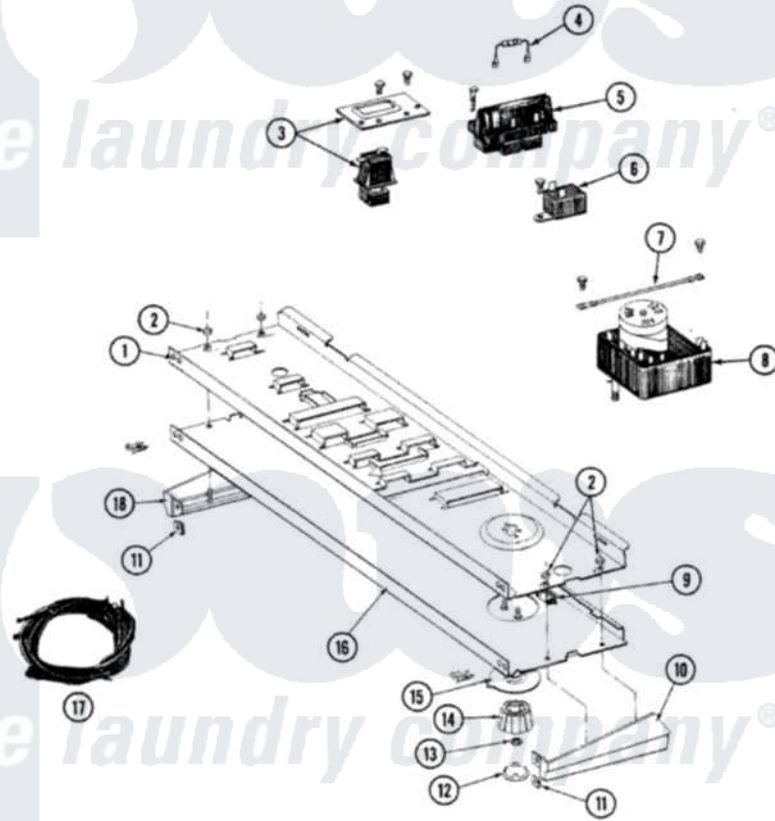

Maytag GDG7800 01 - CONTROL PANEL

SECTION: CONTROL PANEL
MODEL: DE-D67800

Issue Date: 6/98

14

Maytag Residential Maytag GDG7800 Dryer Parts Parts Diagram 01 - CONTROL PANEL
Click on the part number to view part

Item	Original Part Number	Replaced By	Status	Part Description
1	314184			Back Up Plate
2	214872			Palnut, End Cap Note: Nut, Lamp Holder
3	211168	W10139210		Screw, 8-18 X 5/16
"	307305			Switch Push To Start
4	306917			Resistor, Med Temp Gas
5	213117	67006908		Screw, Ice Rack
"	307304		Not Available	TEMP CONTROL SWITCH 3 BUTTON
6	305205	694419		Mini-Buzzer
"	211168	W10139210		Screw, 8-18 X 5/16
7	211294	90767		Screw, 8A X 3/8 HeX Washer Head Tapping
"	204807			Ground Wire, Supp. Plte To Top Cover
8	306040			Timer
"	910708	488234		Screw 8-32 X 1/4
9	214897			Pad, Control Panel

10	210932		Screw, No.8 X 9/16 Ctsk Note: Screw, Inlet Duct
"	207216	Not Available	END CAP RH
11	214894		Fastener, End Cap
12	215821	Not Available	CAP, KNOB
13	312273		Nut, Control Knob
14	315041		Knob, Timer
15	315042		Dial Skirt
16	307319	Not Available	CONTROL PANEL
17	307293	Not Available	WIRE HARNESS
18	207215	Not Available	END CAP LH