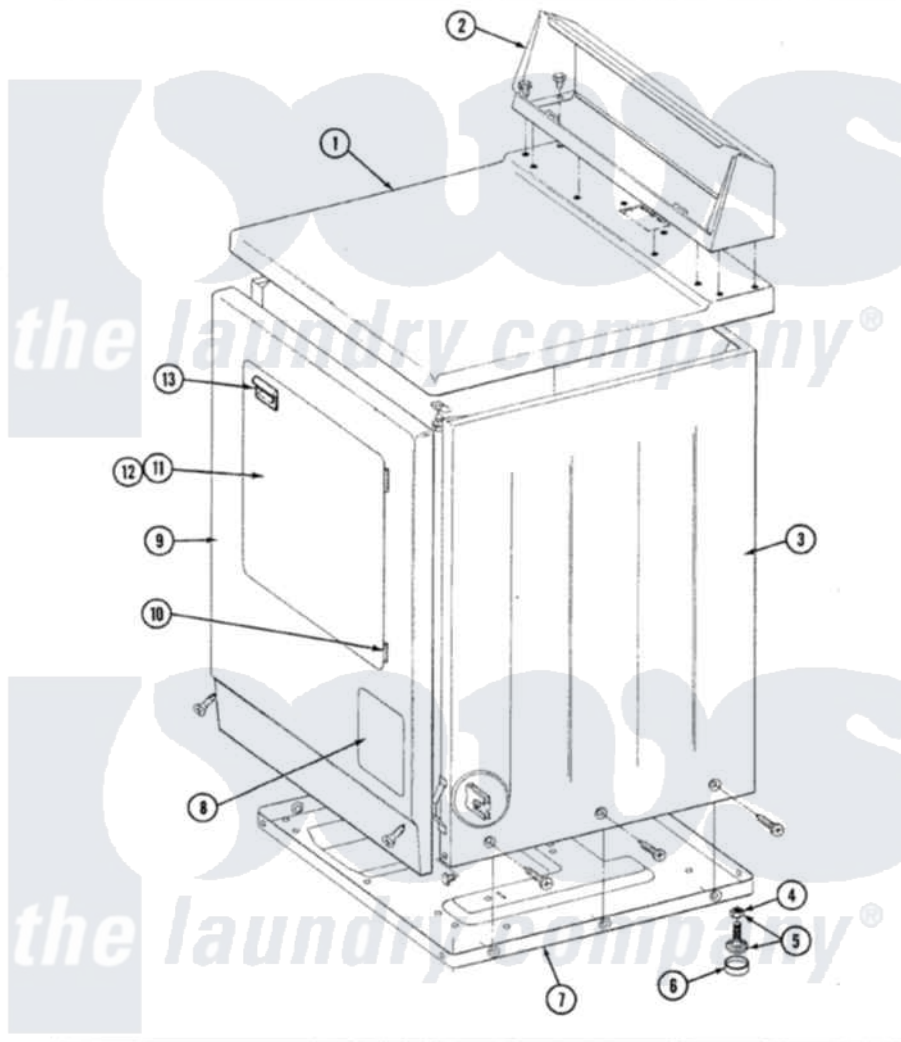

Maytag GDG7800 03 - FRONT VIEW

SECTION: FRONT VIEW
MODEL: DE-DG MODELS

Issue Date: 6/90

56

Maytag [Residential Maytag GDG7800 Dryer Parts](#) Parts Diagram 03 - FRONT VIEW
Click on the part number to view part

Item	Original Part Number	Replaced By	Status	Part Description
1	307104M		Not Available	TOP COVER ASSY
"	204445			Screw And Fastener Assembly
2	305193M		Not Available	CONSOLE-HARVEST WHEAT
"	Y313559			Screw
3	307124M		Not Available	CABINET ASSY HVT WHEAT
"	Y310632	1163839		Screw
4	Y052740	62739		Nut, Lock
5	Y305086			Adjustable Leg And Nut
6	Y314137			Foot, Rubber
7	Y303361		Not Available	BASE ASSY. (UPPER & LOWER)
8	302542M		Not Available	ACCESS DOOR-HARVEST WHEAT
9	307998M		Not Available	FRONT PANEL
10	307099	33001230		Hinge, Door
11	307111M		Not Available	DOOR ASSY HVT WHEAT
12	314966M		Not Available	DOOR PANEL HVT WHEAT