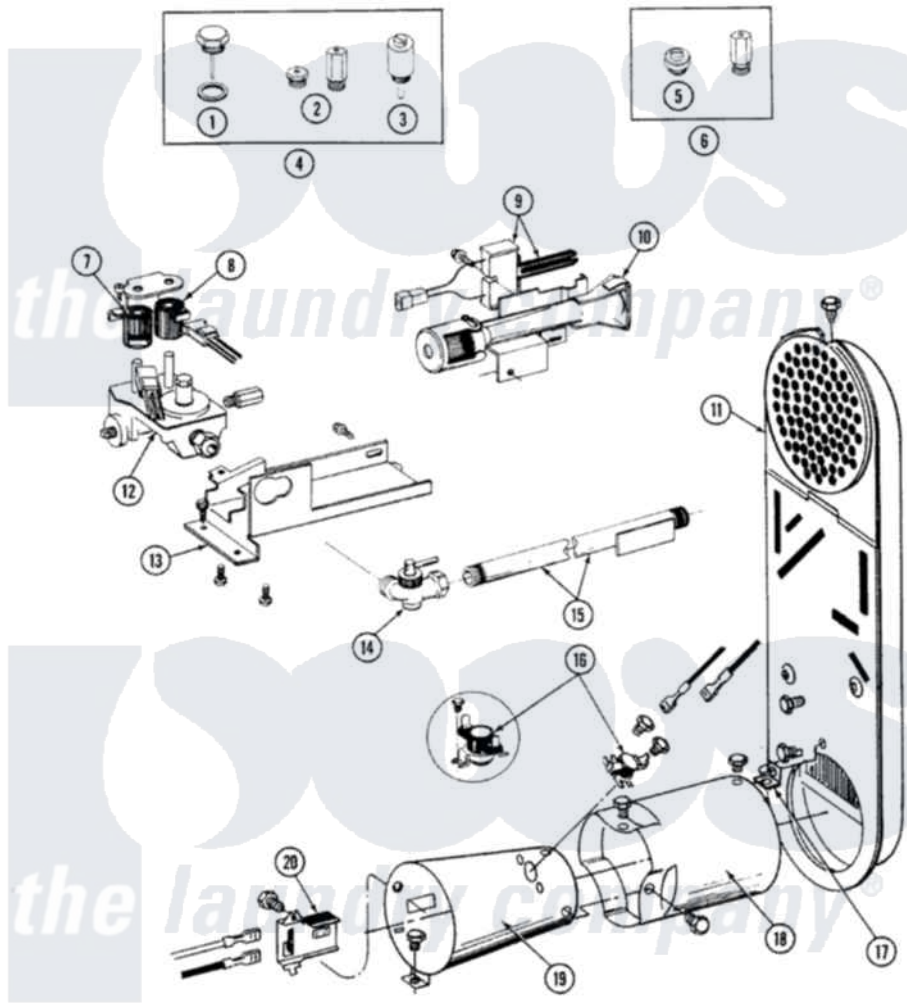

# Maytag GDG7800 04 - INLET DUCT, GAS VALVE & COMBUSTION CONE

SECTION: INLET DUCT, GAS VALVE & COMBUSTION CONE  
 MODEL: D6 MODELS

Issue Date: 6/90

48

Maytag Residential Maytag GDG7800 Dryer Parts Parts Diagram 04 - INLET DUCT, GAS VALVE & COMBUSTION CONE

Click on the part number to view part

Item	Original Part Number	Replaced By	Status	Part Description
1	<a href="#">302810</a>			Screw Assembly - Blue Block Ope
2	305861		Not Available	MAIN BURNER ORIFICE KIT-LPG
3	306184		Not Available	PLUG, BLOCKING (LPG REGULATOR)
4	Y306195	<a href="#">MAL9000AXX</a>		LP Gas Con
5	314602	<a href="#">694424</a>		Leak, Limiter
6	306204	<a href="#">33002924</a>		Gas Conv K
7	<a href="#">306106</a>			Coil, Holding And Booster--W
8	306105	<a href="#">694540</a>		Coil, 60 Hz
9	<a href="#">304971</a>			Screw Note: Screw, Igniter
"	304970	<a href="#">4391996</a>		Ignitor
10	Y310632	<a href="#">1163839</a>		Screw
"	304974	<a href="#">33002793</a>		Burner Assembly
11	211294	<a href="#">90767</a>		Screw, 8A X 3/8 HeX Washer Head Tapping