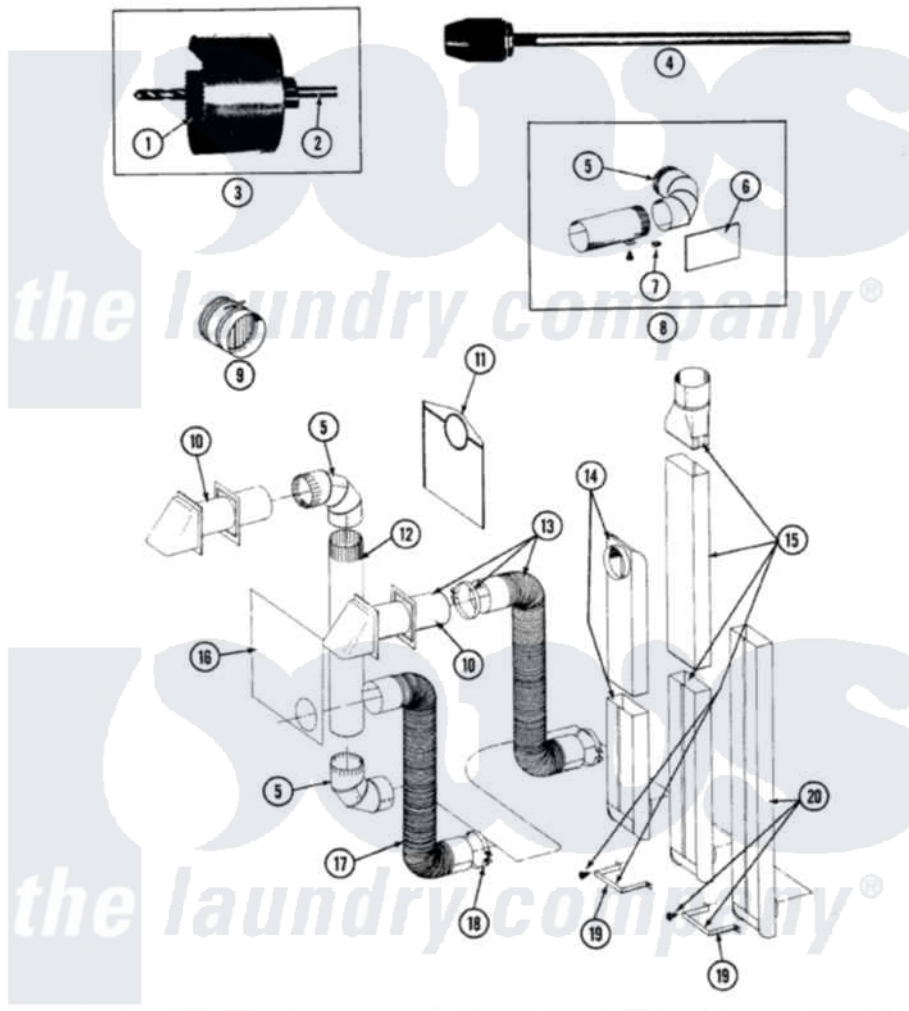

Maytag GDG7800 05 - INSTALLATION ACCESSORIES

SECTION: INSTALLATION ACCESSORIES
 MODEL: ALL MODELS

Issue Date: 6/90

54

Maytag Residential Maytag GDG7800 Dryer Parts Parts Diagram 05 - INSTALLATION ACCESSORIES
 Click on the part number to view part

Item	Original Part Number	Replaced By	Status	Part Description
1	038179		Not Available	BLADE, SAW
2	038180		Not Available	REPLACEMENT DRILL
3	038766		Not Available	HOLE SAW W/DRILL BIT
4	038767			Extension Chuck, Drill
5	Y059131			Elbow, Venting
6	312302			Insulation, Exhaust Duct Kit
7	213323			Fastener, Exhaust Duct Kit
8	Y304652			Exhaust Duct Kit
"	211294	90767		Screw, 8A X 3/8 HeX Washer Head Tapping
9	059146		Not Available	DAMPER, BACK DRAFT
10	Y059129	4396007RW		Vent Hood
11	311353		Not Available	BAG, LINT (DACRON)
12	Y059130			Pipe, Venting
13	Y059143			Flexible Vent Kit
14	Y059135			Vent Duct Assembly
15	059144		Not Available	RECTANGULAR VENT KIT

16	Y059134		PLATE, ALUM. WINDOW (15``X20``)
17	Y304353	4396010RP	6ft Scvent
18	Y304630		Clamp, Flexible Duct
19	313272		Bracket, Exhaust Deflector
"	211294	90767	Screw, 8A X 3/8 HeX Washer Head Tapping
20	303736	Not Available	EXHAUST DEFLECTOR KIT