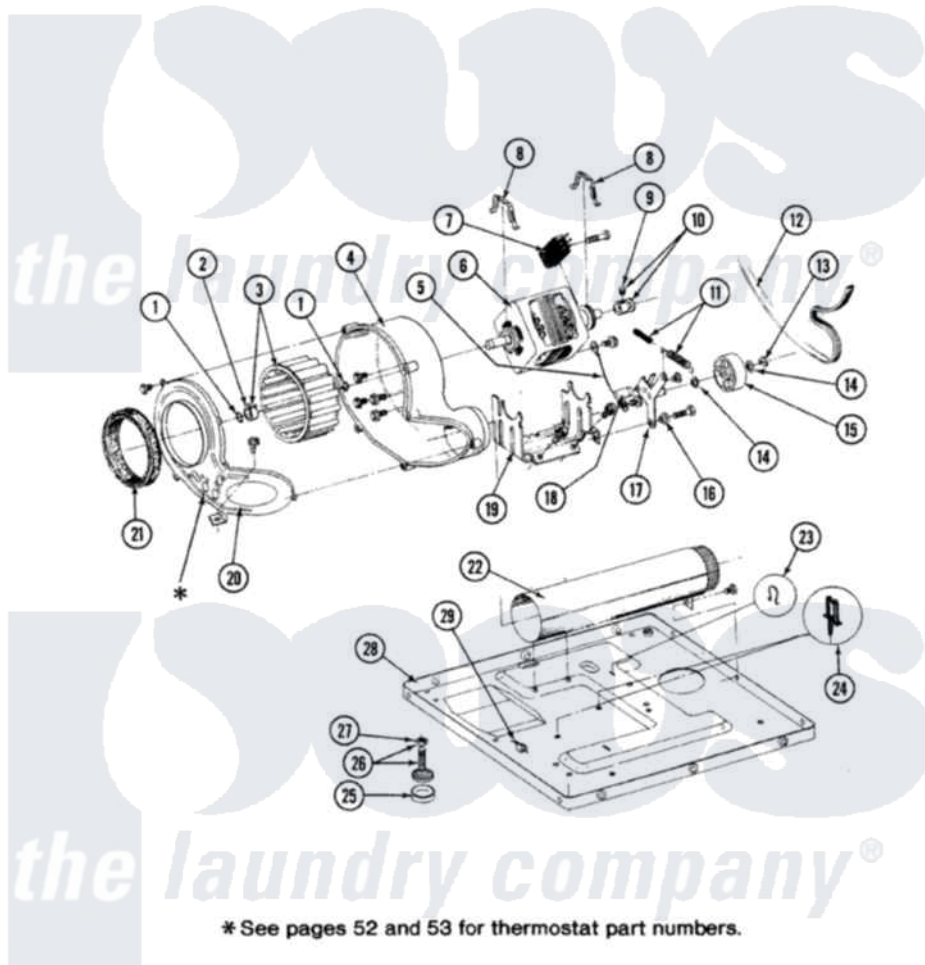

# Maytag GDG7800 07 - MOTOR, BLOWER, BASE FRAME & THERMOSTATS

SECTION: MOTOR, BLOWER, BASE FRAME & THERMOSTATS  
 MODEL: DG-DE MODELS

Issue Date: 6/90

50

Maytag [Residential Maytag GDG7800 Dryer Parts](#) Parts Diagram 07 - MOTOR, BLOWER, BASE FRAME & THERMOSTATS

[Click on the part number to view part](#)

Item	Original Part Number	Replaced By	Status	Part Description
1	410233	<a href="#">9703438</a>		Ring-Retrn
2	<a href="#">312967</a>			Clamp, Blower Housing
3	<a href="#">Y303836</a>			Blower Wheel Assembly And Clamp
4	Y310632	<a href="#">1163839</a>		Screw
"	<a href="#">Y312893</a>			Housing, Blower
5	<a href="#">901220</a>			Ground Wire
"	211294	<a href="#">90767</a>		Screw, 8A X 3/8 HeX Washer Head Tapping
"	910343	<a href="#">488234</a>		Screw 8-32 X 1/4
6	Y303358	<a href="#">W10410999</a>		Motor-Drve
7	306207		Not Available	(PROD. No.303358-8 & No.303358-9)
"	Y303877		Not Available	SWITCH, MOTOR EXTERNAL START No.303358-2, No.303358-4, 303358-7
"	<a href="#">Y303879</a>			Switch, Motor External Start