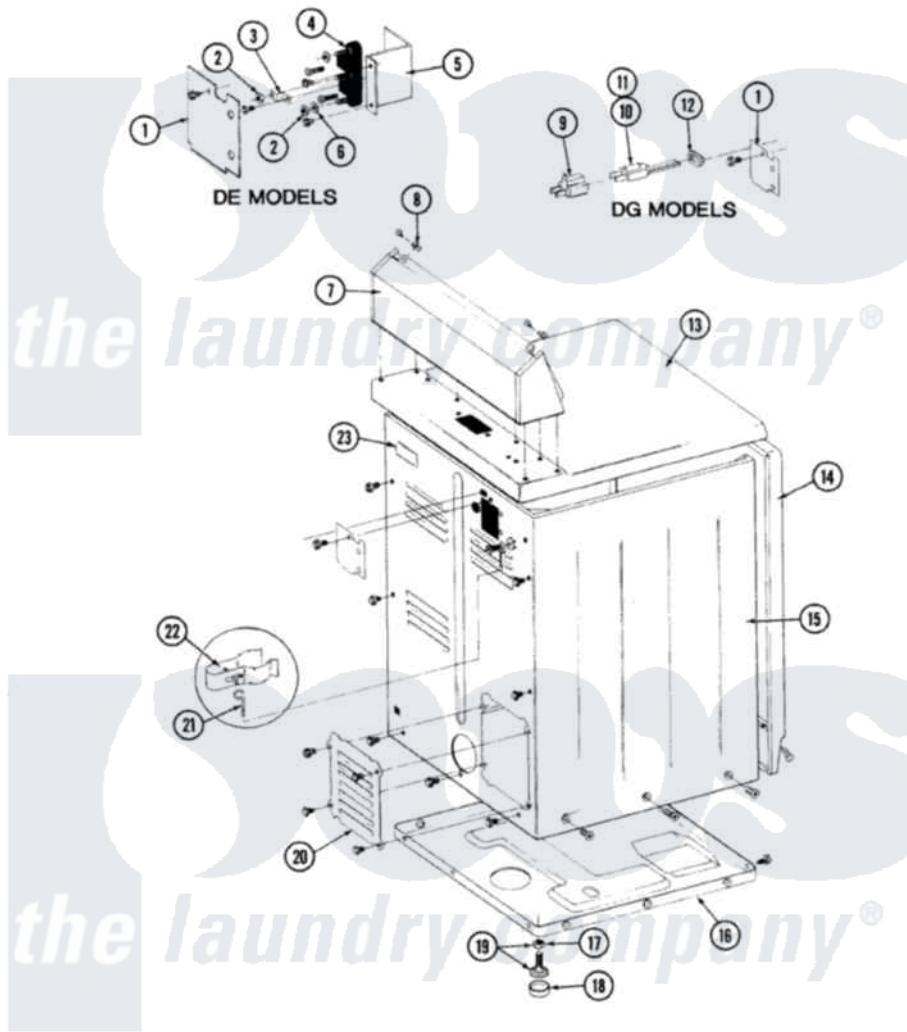

# Maytag GDG7800 08 - REAR VIEW

SECTION: REAR VIEW  
MODEL: DE-DG MODELS

Issue Date: 6/90

38

Maytag [Residential Maytag GDG7800 Dryer Parts](#) Parts Diagram 08 - REAR VIEW  
Click on the part number to view part

Item	Original Part Number	Replaced By	Status	Part Description
1	Y312905		Not Available	COVER, TERMINAL
7	305193M		Not Available	CONSOLE-HARVEST WHEAT
8	<a href="#">215075</a>			Fastener, Control Panel To Console
9	<a href="#">Y201808</a>			Converter
10	302521		Not Available	CORD, POWER PART NOT USED-GAS MODELS ONLY
12	<a href="#">211881</a>			Grommet, Cord Part Not Used-Gas Models Only
13	307104M		Not Available	TOP COVER ASSY
14	307998M		Not Available	FRONT PANEL
15	<a href="#">Y313561</a>			Screw----NA
"	Y310632	<a href="#">1163839</a>		Screw
"	307124M		Not Available	CABINET ASSY HVT WHEAT
16	Y303361		Not Available	BASE ASSY. (UPPER & LOWER)
17	Y052740	<a href="#">62739</a>		Nut, Lock
18	<a href="#">Y314137</a>			Foot, Rubber

19	<a href="#">Y305086</a>		Adjustable Leg And Nut
20	Y312951	Not Available	ACCESS COVER, BACK
"	211294	<a href="#">90767</a>	Screw, 8A X 3/8 HeX Washer Head Tapping
"	<a href="#">Y313559</a>		Screw
21	<a href="#">311155</a>		Ground Wire And Clamp
22	<a href="#">313122</a>		Screw - Baffle To Tumbler
"	<a href="#">301548</a>		Clamp, Ground Wire
23	214519		LABEL, ELECTRICAL INSTR. PART NOT USED-GAS MODELS ONLY