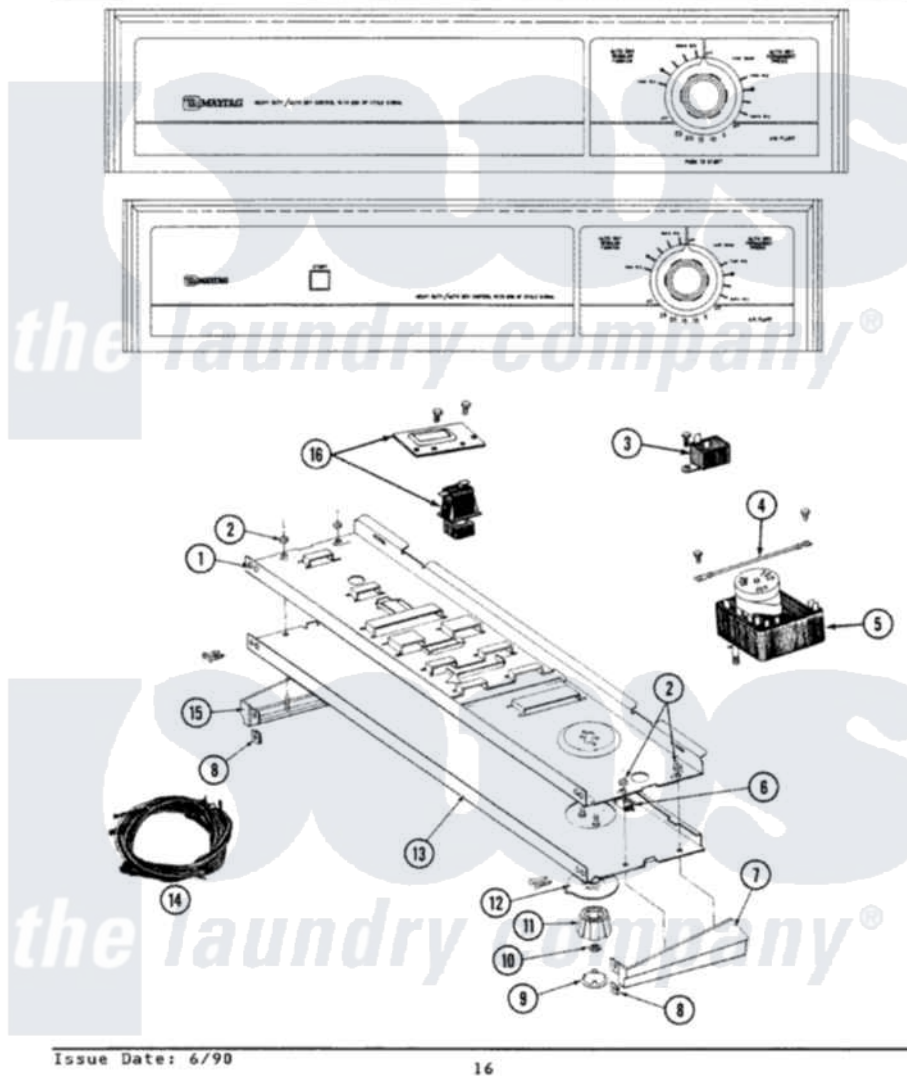

Maytag GDG8000 01 - CONTROL PANEL

SECTION: CONTROL PANEL
MODEL: DE-DG8000

Issue Date: 6/90

16

Maytag [Residential Maytag GDG8000 Dryer Parts](#) Parts Diagram 01 - CONTROL PANEL
Click on the part number to view part

Item	Original Part Number	Replaced By	Status	Part Description
1	314184			Back Up Plate
2	214872			Palnut, End Cap Note: Nut, Lamp Holder
3	211168	W10139210		Screw, 8-18 X 5/16
"	305205	694419		Mini-Buzzer
4	204807			Ground Wire, Supp. Plte To Top Cover
"	211294	90767		Screw, 8A X 3/8 HeX Washer Head Tapping
5	306483			Timer
"	910708	488234		Screw 8-32 X 1/4
"	308088		Not Available	TIMER
6	214897			Pad, Control Panel
7	210932			Screw, No.8 X 9/16 Ctsk Note: Screw, Inlet Duct
"	314727	207927		End Cap, Control Panel
8	214894			Fastener, End Cap
9	314723	W10133501		Cap, Knob

10	312273		Nut, Control Knob
11	314724		Knob For Timer
12	314725	33001500	Dial, Timer Indicator
13	307748	Not Available	CONTROL PANEL
"	308094	Not Available	CONTROL PANEL ASSY
14	307303	Not Available	WIRE HARNESS
"	308086		Wire Harness
15	314726	Not Available	END CAP - LEFT HAND
16	211168	W10139210	Screw, 8-18 X 5/16
"	307305		Switch Push To Start