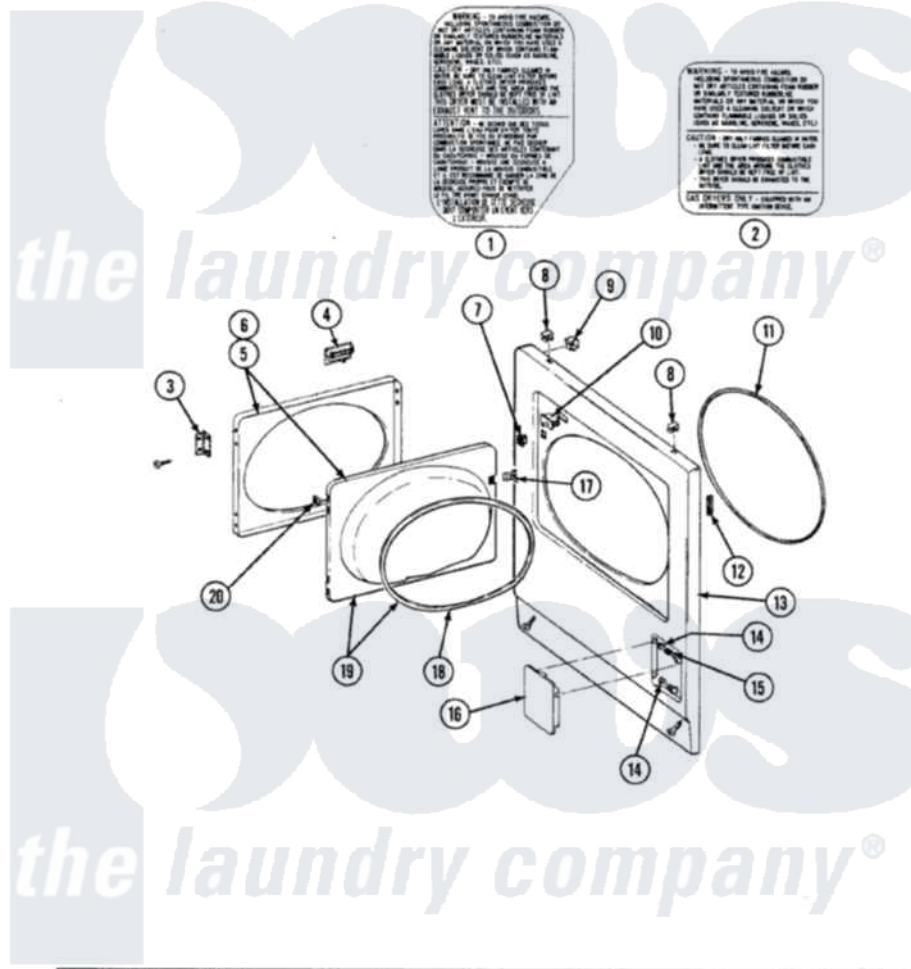

# Maytag GDG8000 02 - FRONT PANEL & DOOR ASSEMBLY

SECTION: FRONT PANEL & DOOR ASSEMBLY  
 MODEL: DE-DG MODELS

Issue Date: 8/92

Maytag [Residential Maytag GDG8000 Dryer Parts](#) Parts Diagram 02 - FRONT PANEL & DOOR ASSEMBLY  
 Click on the part number to view part

Item	Original Part Number	Replaced By	Status	Part Description
1	314942			INSTRUCTION LABEL
2	314941		Not Available	LABEL, INSTRUCTION
3	<a href="#">Y314062</a>			Screw, Door Hinge And Panel
"	307099	<a href="#">33001230</a>		Hinge, Door
4	314973		Not Available	HANDLE DOOR HVT WHEAT
5	307111M		Not Available	DOOR ASSY HVT WHEAT
6	314966M		Not Available	DOOR PANEL HVT WHEAT
7	<a href="#">306436</a>			Door Latch Kit-W
8	212982	<a href="#">22001650</a>		Fastener, Spring
9	<a href="#">Y310376</a>			Clip, Door Switch Harness
10	Y305753	<a href="#">W10169313</a>		Switch-Dor
11	<a href="#">314937</a>			Seal, Front Panel
12	<a href="#">Y313907</a>			Fastener, Twin
13	307998M		Not Available	FRONT PANEL
14	312301		Not Available	BUSHING FOR ACCESS STUD
"	212949	<a href="#">22001866</a>		Screw, Relay

15	<a href="#">312369</a>		Sleeve, Access Panel Stud Part Not Used
16	302542M	Not Available	ACCESS DOOR-HARVEST WHEAT
17	314936	<a href="#">33001305</a>	Strike, Door
"	314944	<a href="#">33001305</a>	Strike, Door
18	314935	<a href="#">33001192</a>	Seal, Door
19	307098	Not Available	DOOR, INNER (W/SEAL)
20	<a href="#">Y313910</a>		Clip, Door Liner To Outer Panel