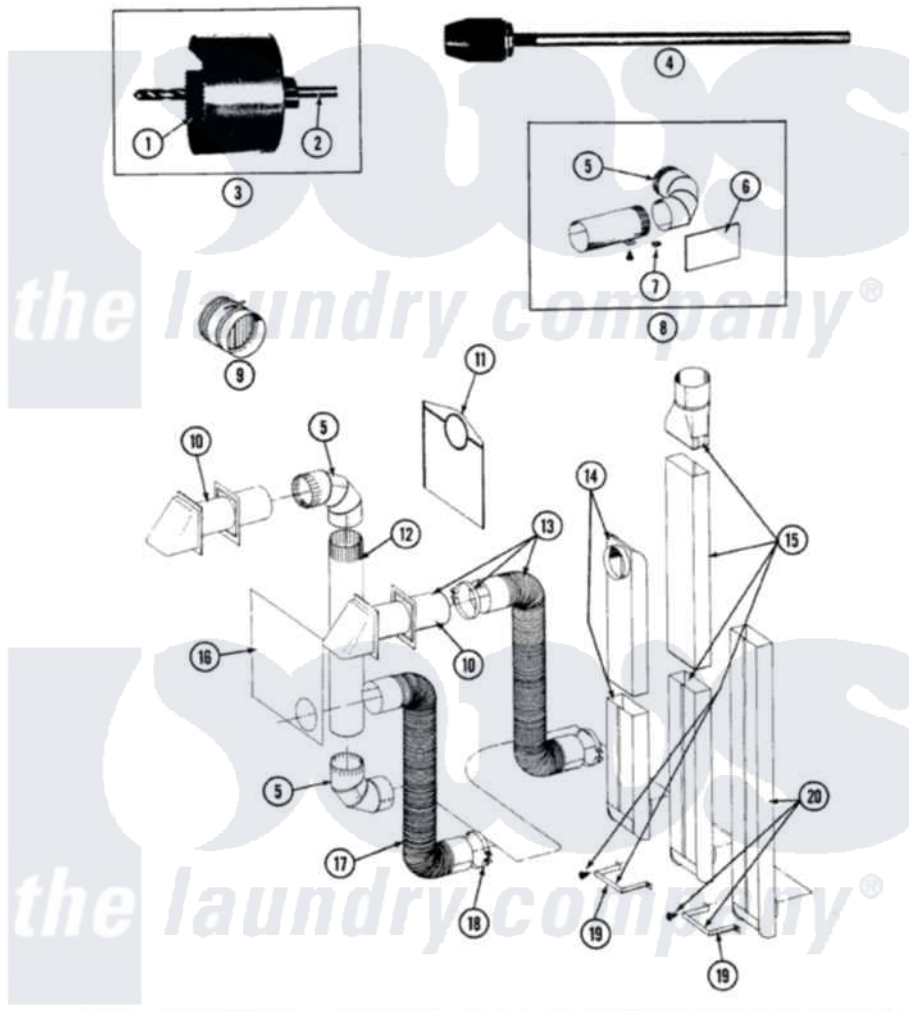

Maytag GDG8000 05 - INSTALLATION ACCESSORIES

SECTION: INSTALLATION ACCESSORIES
 MODEL: ALL MODELS

Issue Date: 6/90

54

Maytag Residential Maytag GDG8000 Dryer Parts Parts Diagram 05 - INSTALLATION ACCESSORIES
 Click on the part number to view part

Item	Original Part Number	Replaced By	Status	Part Description
1	038179		Not Available	BLADE, SAW
2	038180		Not Available	REPLACEMENT DRILL
3	038766		Not Available	HOLE SAW W/DRILL BIT
4	038767			Extension Chuck, Drill
5	Y059131			Elbow, Venting
6	312302			Insulation, Exhaust Duct Kit
7	213323			Fastener, Exhaust Duct Kit
8	Y304652			Exhaust Duct Kit
"	211294	90767		Screw, 8A X 3/8 HeX Washer Head Tapping
9	059146		Not Available	DAMPER, BACK DRAFT
10	Y059129	4396007RW		Vent Hood
11	311353		Not Available	BAG, LINT (DACRON)
12	Y059130			Pipe, Venting
13	Y059143			Flexible Vent Kit
14	Y059135			Vent Duct Assembly
15	059144		Not Available	RECTANGULAR VENT KIT

16	Y059134		PLATE, ALUM. WINDOW (15``X20``)
17	Y304353	4396010RP	6ft Scvent
18	Y304630		Clamp, Flexible Duct
19	313272		Bracket, Exhaust Deflector
"	211294	90767	Screw, 8A X 3/8 HeX Washer Head Tapping
20	303736	Not Available	EXHAUST DEFLECTOR KIT