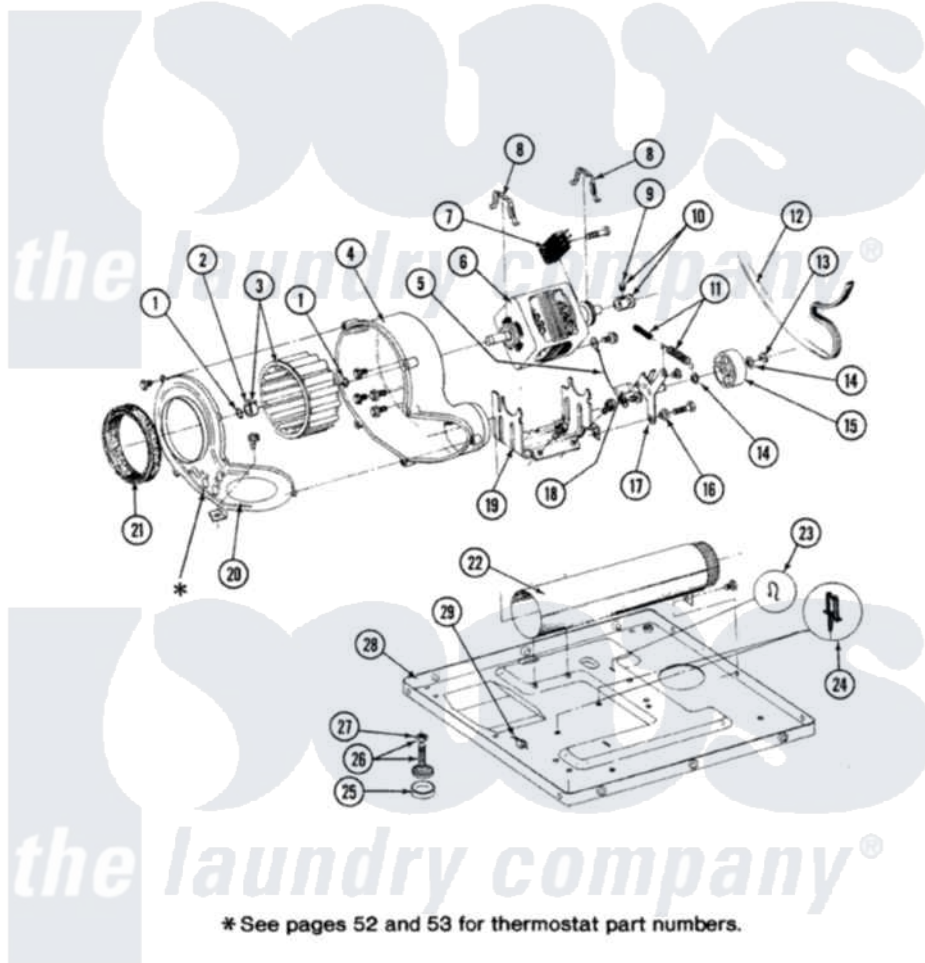

Maytag GDG8000 07 - MOTOR, BLOWER, BASE FRAME & THERMOSTATS

SECTION: MOTOR, BLOWER, BASE FRAME & THERMOSTATS
 MODEL: DG-DE MODELS

Issue Date: 6/90

50

Maytag [Residential Maytag GDG8000 Dryer Parts](#) Parts Diagram 07 - MOTOR, BLOWER, BASE FRAME & THERMOSTATS

[Click on the part number to view part](#)

Item	Original Part Number	Replaced By	Status	Part Description
1	410233	9703438		Ring-Retrn
2	312967			Clamp, Blower Housing
3	Y303836			Blower Wheel Assembly And Clamp
4	Y310632	1163839		Screw
"	Y312893			Housing, Blower
5	901220			Ground Wire
"	211294	90767		Screw, 8A X 3/8 HeX Washer Head Tapping
"	910343	488234		Screw 8-32 X 1/4
6	Y303358	W10410999		Motor-Drve
7	306207		Not Available	(PROD. No.303358-8 & No.303358-9)
"	Y303877		Not Available	SWITCH, MOTOR EXTERNAL START No.303358-2, No.303358-4, 303358-7
"	Y303879			Switch, Motor External Start

8	Y015825		Clip, Motor To Motor Support
9	Y053241		Set Screw, Motor Pulley
10	Y305185	6-3051850	Pulley- MO
11	Y303945		IDLER SPRING ASSY. W/PLUG
12	Y312959		Poly "V" Belt For Tumbler
13	312958	354987	Ring, Retaining
14	Y312527		Washer, Idler Shaft
15	Y303705	6-3037050	Pulley- ID
16	Y312894	315772	Sleeve, Idler Arm
17	Y014874		Screw, Idler Arm And Sleeve
"	Y303363	6-3033630	Idler Arm
"	Y312961	W10116751	Screw
18	Y313582	W10116756	Spacer
19	Y313561		Screw----NA
"	312897	Not Available	SUPPORT, MOTOR
20	314846		Cover, Blower Housing
"	Y313561		Screw----NA
"	Y312961	W10116751	Screw
21	Y312901		Seal, Housing Cover
22	Y303442		EXHAUST DUCT ASSEMBLY
"	Y310632	1163839	Screw
23	410490		Spring, Retainer Wire Harness
24	Y313262	W10116752	Retainer-
25	Y314137		Foot, Rubber
26	Y305086		Adjustable Leg And Nut
27	Y052740	62739	Nut, Lock
28	Y303361	Not Available	BASE ASSY. (UPPER & LOWER)
29	Y310376		Clip, Door Switch Harness