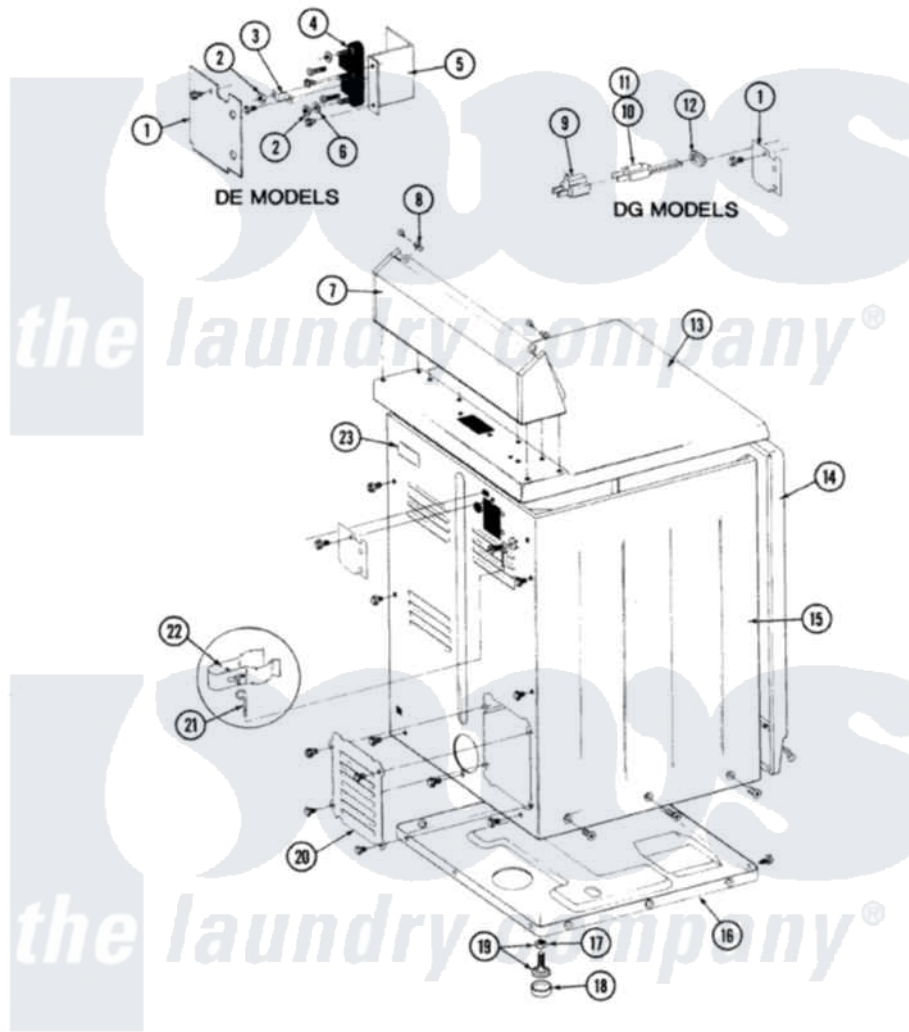

# Maytag GDG8000 08 - REAR VIEW

SECTION: REAR VIEW  
MODEL: DE-DG MODELS

Issue Date: 6/90

38

Maytag [Residential Maytag GDG8000 Dryer Parts](#) Parts Diagram 08 - REAR VIEW  
Click on the part number to view part

Item	Original Part Number	Replaced By	Status	Part Description
1	Y312905		Not Available	COVER, TERMINAL
7	305193M		Not Available	CONSOLE-HARVEST WHEAT
8	<a href="#">215075</a>			Fastener, Control Panel To Console
9	<a href="#">Y201808</a>			Converter
10	302521		Not Available	CORD, POWER PART NOT USED-GAS MODELS ONLY
12	<a href="#">211881</a>			Grommet, Cord Part Not Used-Gas Models Only
13	307104M		Not Available	TOP COVER ASSY
14	307998M		Not Available	FRONT PANEL
15	<a href="#">Y313561</a>			Screw----NA
"	Y310632	<a href="#">1163839</a>		Screw
"	307124M		Not Available	CABINET ASSY HVT WHEAT
16	Y303361		Not Available	BASE ASSY. (UPPER & LOWER)
17	Y052740	<a href="#">62739</a>		Nut, Lock
18	<a href="#">Y314137</a>			Foot, Rubber

19	<a href="#">Y305086</a>		Adjustable Leg And Nut
20	Y312951	Not Available	ACCESS COVER, BACK
"	211294	<a href="#">90767</a>	Screw, 8A X 3/8 HeX Washer Head Tapping
"	<a href="#">Y313559</a>		Screw
21	<a href="#">311155</a>		Ground Wire And Clamp
22	<a href="#">313122</a>		Screw - Baffle To Tumbler
"	<a href="#">301548</a>		Clamp, Ground Wire
23	214519		LABEL, ELECTRICAL INSTR. PART NOT USED-GAS MODELS ONLY