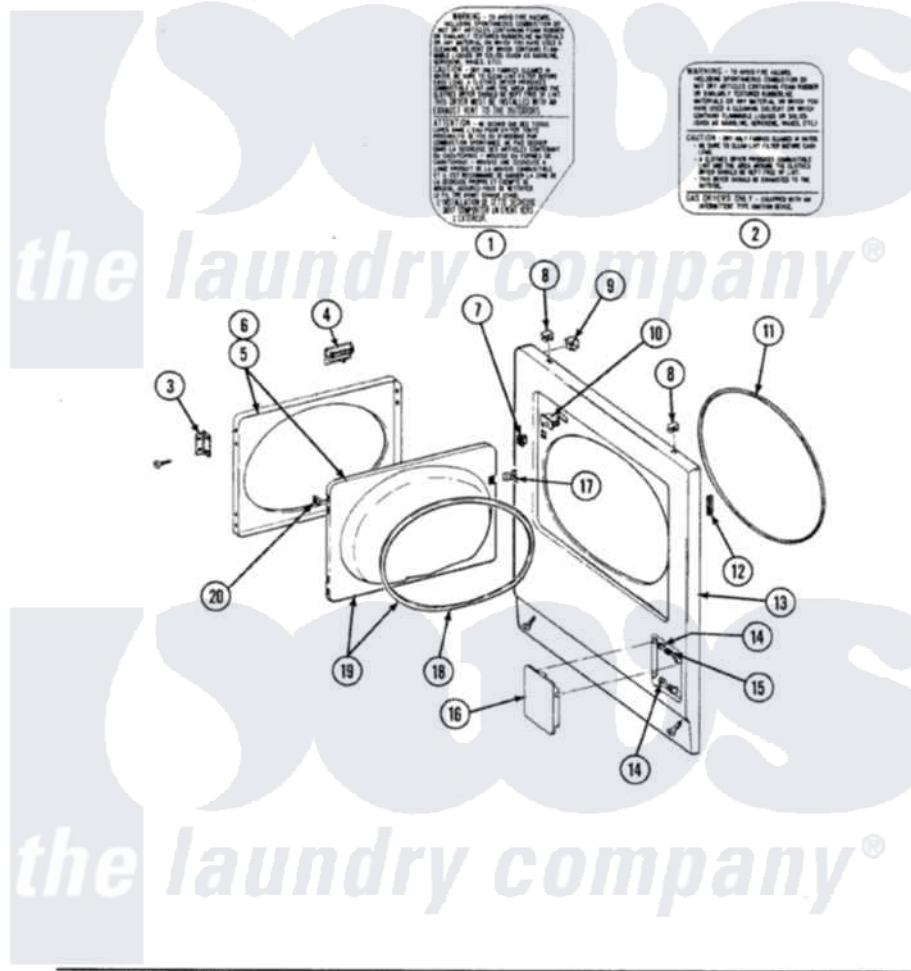

# Maytag GDG8200 02 - FRONT PANEL & DOOR ASSEMBLY

SECTION: FRONT PANEL & DOOR ASSEMBLY  
 MODEL: DE-DG MODELS

Issue Date: 8/92

Maytag [Residential Maytag GDG8200 Dryer Parts](#) Parts Diagram 02 - FRONT PANEL & DOOR ASSEMBLY  
 Click on the part number to view part

Item	Original Part Number	Replaced By	Status	Part Description
1	314942			INSTRUCTION LABEL
2	314941		Not Available	LABEL, INSTRUCTION
3	<a href="#">Y314062</a>			Screw, Door Hinge And Panel
"	307099	<a href="#">33001230</a>		Hinge, Door
4	314973		Not Available	HANDLE DOOR HVT WHEAT
5	307111M		Not Available	DOOR ASSY HVT WHEAT
6	314966M		Not Available	DOOR PANEL HVT WHEAT
7	<a href="#">306436</a>			Door Latch Kit-W
8	212982	<a href="#">22001650</a>		Fastener, Spring
9	<a href="#">Y310376</a>			Clip, Door Switch Harness
10	Y305753	<a href="#">W10169313</a>		Switch-Dor
11	<a href="#">314937</a>			Seal, Front Panel
12	<a href="#">Y313907</a>			Fastener, Twin
13	307998M		Not Available	FRONT PANEL
14	312301		Not Available	BUSHING FOR ACCESS STUD
"	212949	<a href="#">22001866</a>		Screw, Relay

15	<a href="#">312369</a>		Sleeve, Access Panel Stud Part Not Used
16	302542M	Not Available	ACCESS DOOR-HARVEST WHEAT
17	314936	<a href="#">33001305</a>	Strike, Door
"	314944	<a href="#">33001305</a>	Strike, Door
18	314935	<a href="#">33001192</a>	Seal, Door
19	307098	Not Available	DOOR, INNER (W/SEAL)
20	<a href="#">Y313910</a>		Clip, Door Liner To Outer Panel