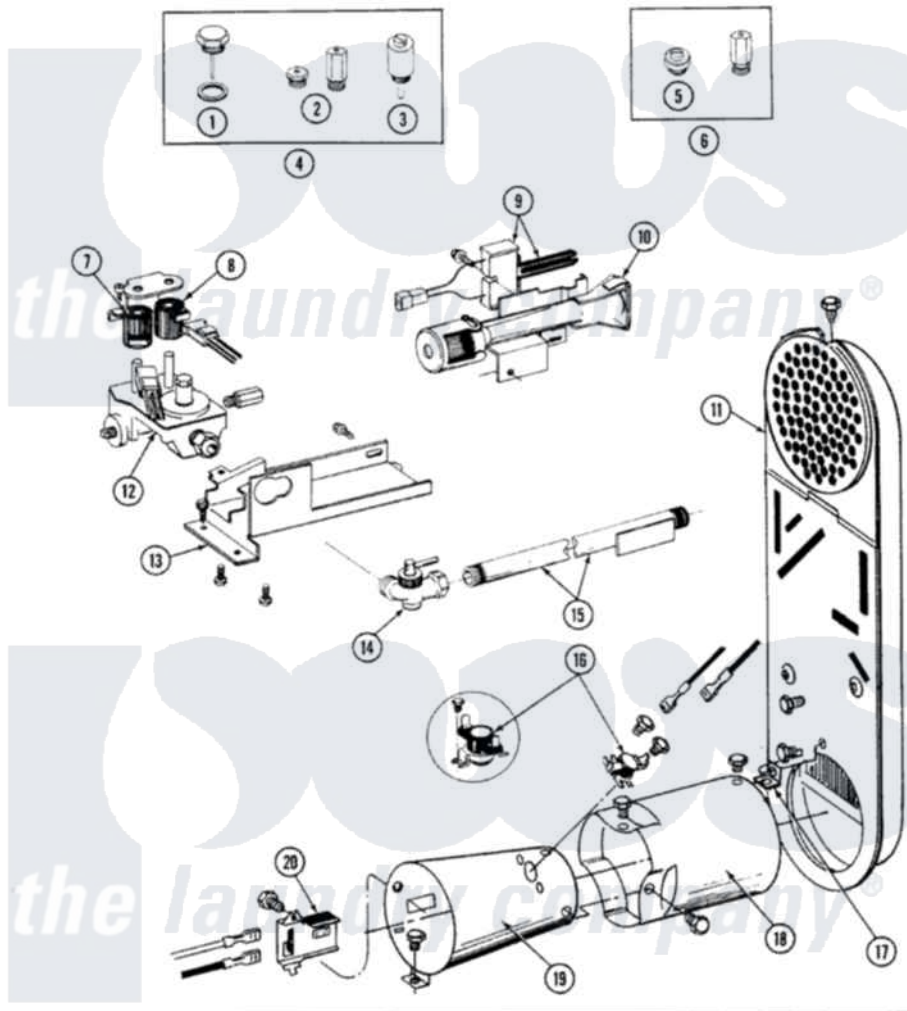

# Maytag GDG8200 04 - INLET DUCT, GAS VALVE & COMBUSTION CONE

SECTION: INLET DUCT, GAS VALVE & COMBUSTION CONE  
 MODEL: D6 MODELS

Issue Date: 6/90

48

Maytag Residential Maytag GDG8200 Dryer Parts Parts Diagram 04 - INLET DUCT, GAS VALVE & COMBUSTION CONE

Click on the part number to view part

Item	Original Part Number	Replaced By	Status	Part Description
1	<a href="#">302810</a>			Screw Assembly - Blue Block Ope
2	305861		Not Available	MAIN BURNER ORIFICE KIT-LPG
3	306184		Not Available	PLUG, BLOCKING (LPG REGULATOR)
4	Y306195	<a href="#">MAL9000AXX</a>		LP Gas Con
5	314602	<a href="#">694424</a>		Leak, Limiter
6	306204	<a href="#">33002924</a>		Gas Conv K
7	<a href="#">306106</a>			Coil, Holding And Booster--W
8	306105	<a href="#">694540</a>		Coil, 60 Hz
9	<a href="#">304971</a>			Screw Note: Screw, Igniter
"	304970	<a href="#">4391996</a>		Ignitor
10	Y310632	<a href="#">1163839</a>		Screw
"	304974	<a href="#">33002793</a>		Burner Assembly
11	<a href="#">307119</a>			Duct, Inlet Assembly
"	211204	<a href="#">00767</a>		Screw, 8A X 3/8 HeX Washer