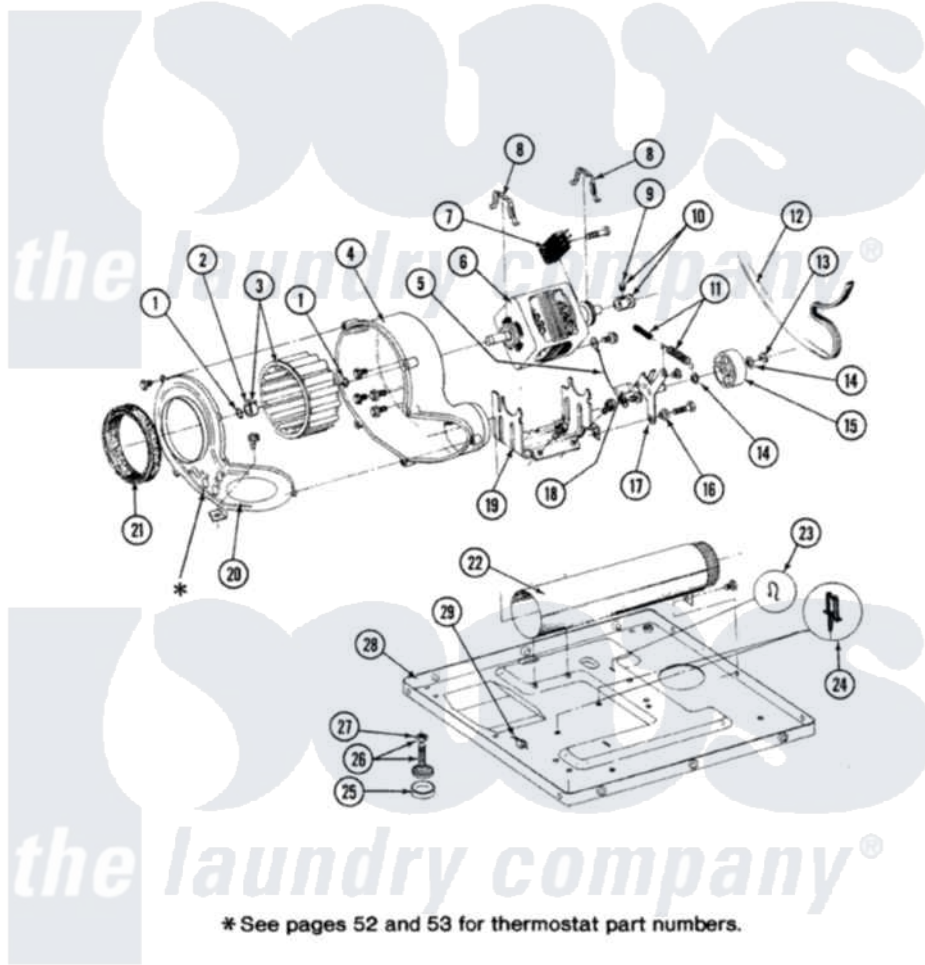

Maytag GDG8200 07 - MOTOR, BLOWER, BASE FRAME & THERMOSTATS

SECTION: MOTOR, BLOWER, BASE FRAME & THERMOSTATS
 MODEL: DG-DE MODELS

Issue Date: 6/90

50

Maytag [Residential Maytag GDG8200 Dryer Parts](#) Parts Diagram 07 - MOTOR, BLOWER, BASE FRAME & THERMOSTATS

[Click on the part number to view part](#)

Item	Original Part Number	Replaced By	Status	Part Description
1	410233	9703438		Ring-Retrn
2	312967			Clamp, Blower Housing
3	Y303836			Blower Wheel Assembly And Clamp
4	Y310632	1163839		Screw
"	Y312893			Housing, Blower
5	901220			Ground Wire
"	211294	90767		Screw, 8A X 3/8 HeX Washer Head Tapping
"	910343	488234		Screw 8-32 X 1/4
6	Y303358	W10410999		Motor-Drve
7	306207		Not Available	(PROD. No.303358-8 & No.303358-9)
"	Y303877		Not Available	SWITCH, MOTOR EXTERNAL START No.303358-2, No.303358-4, 303358-7
"	Y303879			Switch, Motor External Start

8	Y015825		Clip, Motor To Motor Support
9	Y053241		Set Screw, Motor Pulley
10	Y305185	6-3051850	Pulley- MO
11	Y303945		IDLER SPRING ASSY. W/PLUG
12	Y312959		Poly "V" Belt For Tumbler
13	312958	354987	Ring, Retaining
14	Y312527		Washer, Idler Shaft
15	Y303705	6-3037050	Pulley- ID
16	Y312894	315772	Sleeve, Idler Arm
17	Y014874		Screw, Idler Arm And Sleeve
"	Y303363	6-3033630	Idler Arm
"	Y312961	W10116751	Screw
18	Y313582	W10116756	Spacer
19	Y313561		Screw----NA
"	312897	Not Available	SUPPORT, MOTOR
20	314846		Cover, Blower Housing
"	Y313561		Screw----NA
"	Y312961	W10116751	Screw
21	Y312901		Seal, Housing Cover
22	Y303442		EXHAUST DUCT ASSEMBLY
"	Y310632	1163839	Screw
23	410490		Spring, Retainer Wire Harness
24	Y313262	W10116752	Retainer-
25	Y314137		Foot, Rubber
26	Y305086		Adjustable Leg And Nut
27	Y052740	62739	Nut, Lock
28	Y303361	Not Available	BASE ASSY. (UPPER & LOWER)
29	Y310376		Clip, Door Switch Harness