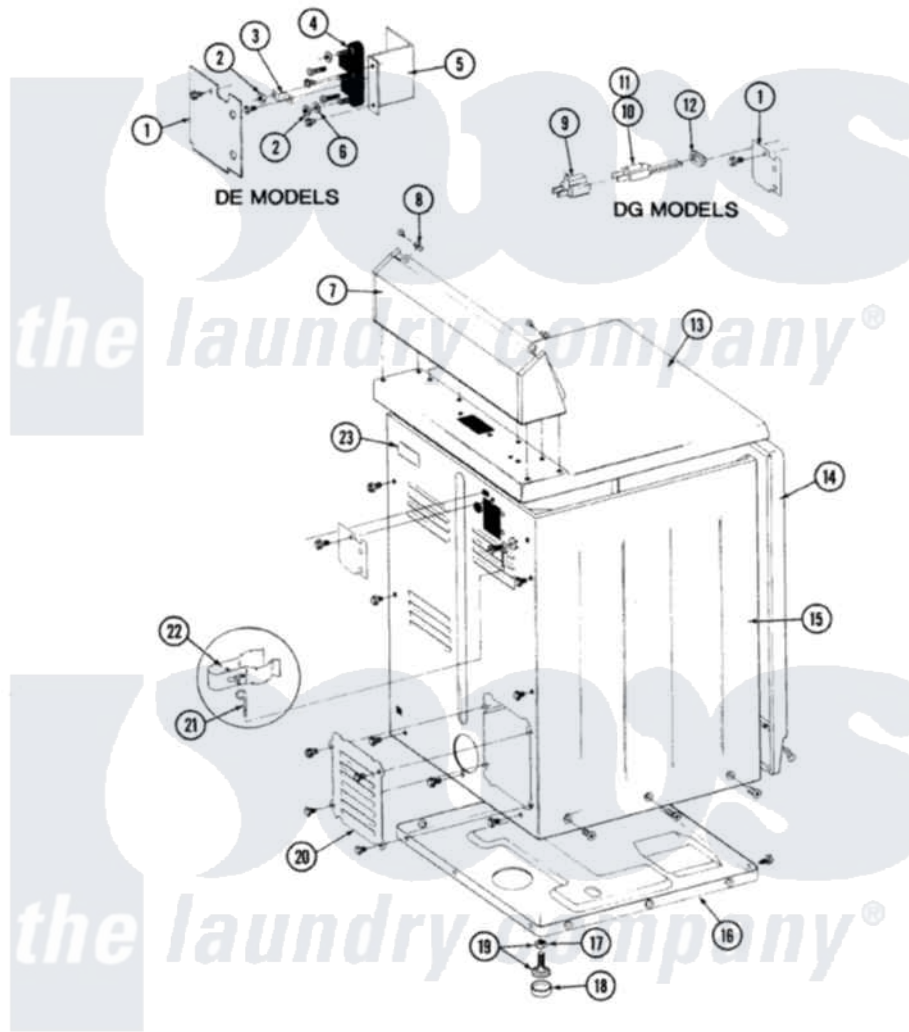

Maytag GDG8200 08 - REAR VIEW

SECTION: REAR VIEW
MODEL: DE-DG MODELS

Issue Date: 6/90

38

Maytag Residential Maytag GDG8200 Dryer Parts Parts Diagram 08 - REAR VIEW
Click on the part number to view part

Item	Original Part Number	Replaced By	Status	Part Description
1	Y312905		Not Available	COVER, TERMINAL
7	305193M		Not Available	CONSOLE-HARVEST WHEAT
8	215075			Fastener, Control Panel To Console
9	Y201808			Converter
10	302521		Not Available	CORD, POWER PART NOT USED-GAS MODELS ONLY
12	211881			Grommet, Cord Part Not Used-Gas Models Only
13	307104M		Not Available	TOP COVER ASSY
14	307998M		Not Available	FRONT PANEL
15	Y313561			Screw----NA
"	Y310632	1163839		Screw
"	307124M		Not Available	CABINET ASSY HVT WHEAT
16	Y303361		Not Available	BASE ASSY. (UPPER & LOWER)
17	Y052740	62739		Nut, Lock
18	Y314137			Foot, Rubber

19	Y305086		Adjustable Leg And Nut
20	Y312951	Not Available	ACCESS COVER, BACK
"	211294	90767	Screw, 8A X 3/8 HeX Washer Head Tapping
"	Y313559		Screw
21	311155		Ground Wire And Clamp
22	313122		Screw - Baffle To Tumbler
"	301548		Clamp, Ground Wire
23	214519		LABEL, ELECTRICAL INSTR. PART NOT USED-GAS MODELS ONLY