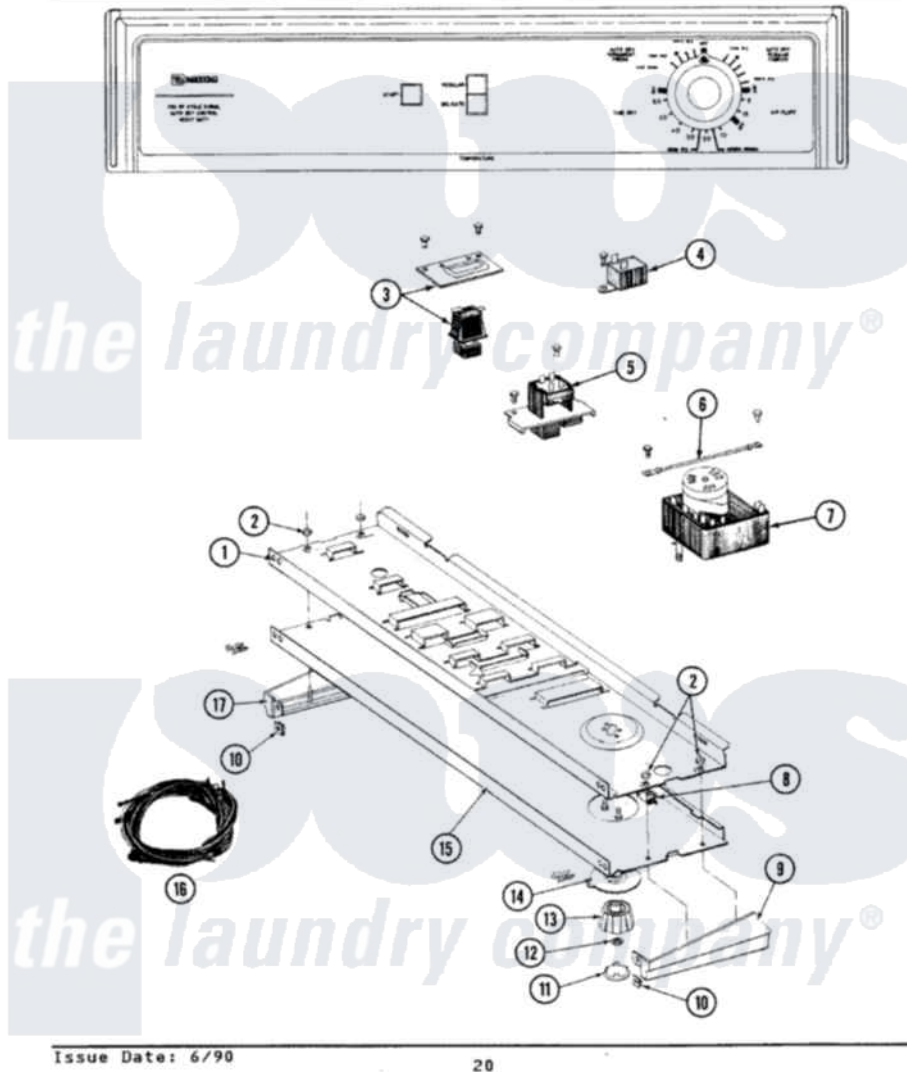

Maytag GDG8300 01 - CONTROL PANEL

SECTION: CONTROL PANEL
MODEL: DE-DG8300

Issue Date: 6/90

20

Maytag [Residential Maytag GDG8300 Dryer Parts](#) Parts Diagram 01 - CONTROL PANEL
Click on the part number to view part

Item	Original Part Number	Replaced By	Status	Part Description
1	314184			Back Up Plate
2	214872			Palnut, End Cap Note: Nut, Lamp Holder
3	211168	W10139210		Screw, 8-18 X 5/16
"	307305			Switch Push To Start
4	211168	W10139210		Screw, 8-18 X 5/16
"	305205	694419		Mini-Buzzer
5	207365			2 Button Switch
"	211168	W10139210		Screw, 8-18 X 5/16
6	211294	90767		Screw, 8A X 3/8 HeX Washer Head Tapping
"	204807			Ground Wire, Supp. Plite To Top Cover
7	305448			Timer
"	910708	488234		Screw 8-32 X 1/4
8	214897			Pad, Control Panel
9	210932			Screw, No. 8 X 9/16 Ctsk Note: Screw, Inlet Duct

"	207216	Not Available	END CAP RH
10	214894		Fastener, End Cap
11	215821	Not Available	CAP, KNOB
12	312273		Nut, Control Knob
13	315041		Knob, Timer
14	315042		Dial Skirt
15	307324	Not Available	CONTROL PANEL
"	210932		Screw, No.8 X 9/16 Ctsk Note: Screw, Inlet Duct
16	307281	Not Available	WIRE HARNESS
17	207215	Not Available	END CAP LH