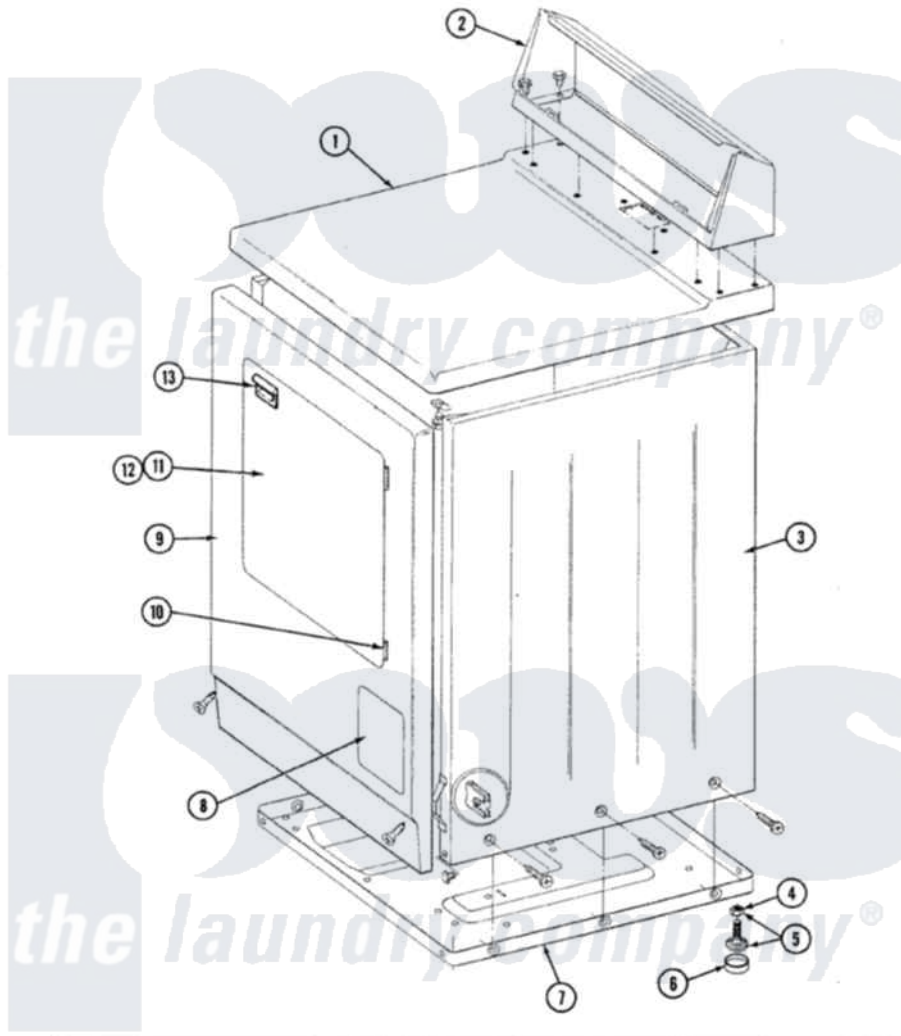

# Maytag GDG8300 03 - FRONT VIEW

SECTION: FRONT VIEW  
MODEL: DE-D6 MODELS

Issue Date: 6/90

56

Maytag [Residential Maytag GDG8300 Dryer Parts](#) Parts Diagram 03 - FRONT VIEW  
Click on the part number to view part

Item	Original Part Number	Replaced By	Status	Part Description
1	307104M		Not Available	TOP COVER ASSY
"	<a href="#">204445</a>			Screw And Fastener Assembly
2	305193M		Not Available	CONSOLE-HARVEST WHEAT
"	<a href="#">Y313559</a>			Screw
3	307124M		Not Available	CABINET ASSY HVT WHEAT
"	Y310632	<a href="#">1163839</a>		Screw
4	Y052740	<a href="#">62739</a>		Nut, Lock
5	<a href="#">Y305086</a>			Adjustable Leg And Nut
6	<a href="#">Y314137</a>			Foot, Rubber
7	Y303361		Not Available	BASE ASSY. (UPPER & LOWER)
8	302542M		Not Available	ACCESS DOOR-HARVEST WHEAT
9	307998M		Not Available	FRONT PANEL
10	307099	<a href="#">33001230</a>		Hinge, Door
11	307111M		Not Available	DOOR ASSY HVT WHEAT
12	314966M		Not Available	DOOR PANEL HVT WHEAT