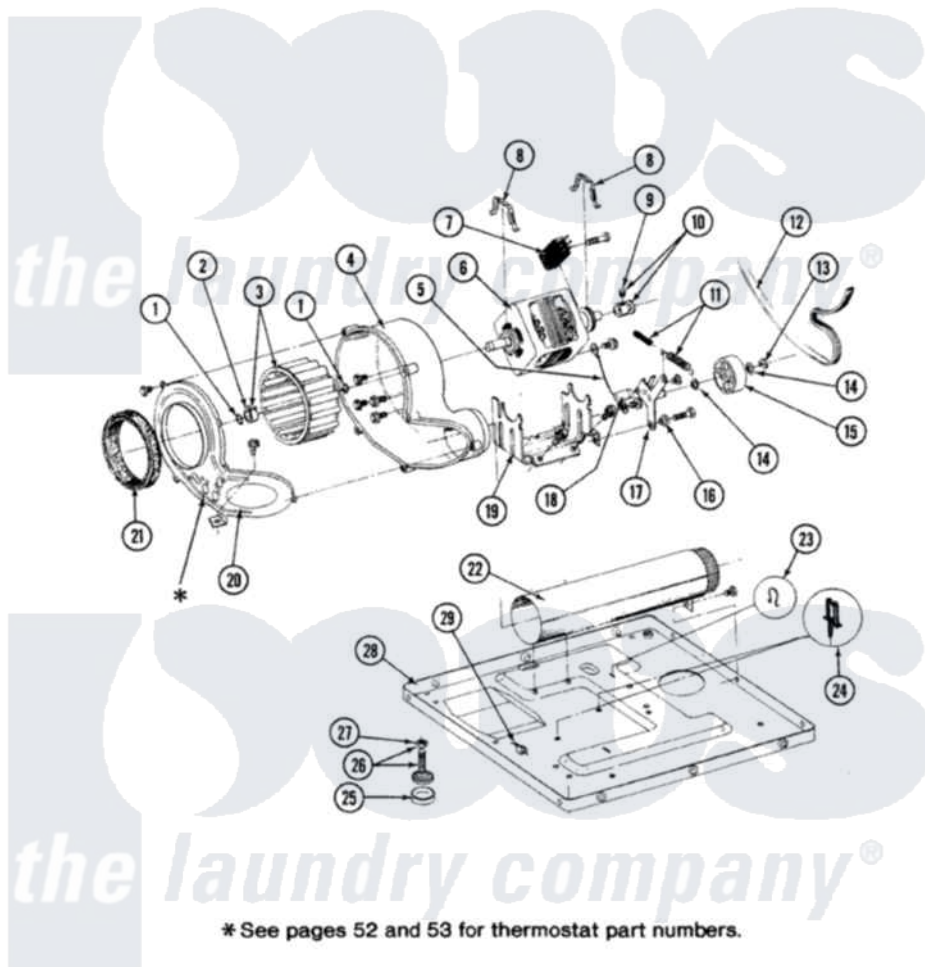

# Maytag GDG8300 07 - MOTOR, BLOWER, BASE FRAME & THERMOSTATS

SECTION: MOTOR, BLOWER, BASE FRAME & THERMOSTATS  
 MODEL: DG-DE MODELS

Issue Date: 6/90

50

Maytag [Residential Maytag GDG8300 Dryer Parts](#) Parts Diagram 07 - MOTOR, BLOWER, BASE FRAME & THERMOSTATS

[Click on the part number to view part](#)

Item	Original Part Number	Replaced By	Status	Part Description
1	410233	<a href="#">9703438</a>		Ring-Retrn
2	<a href="#">312967</a>			Clamp, Blower Housing
3	<a href="#">Y303836</a>			Blower Wheel Assembly And Clamp
4	Y310632	<a href="#">1163839</a>		Screw
"	<a href="#">Y312893</a>			Housing, Blower
5	<a href="#">901220</a>			Ground Wire
"	211294	<a href="#">90767</a>		Screw, 8A X 3/8 HeX Washer Head Tapping
"	910343	<a href="#">488234</a>		Screw 8-32 X 1/4
6	Y303358	<a href="#">W10410999</a>		Motor-Drve
7	306207		Not Available	(PROD. No.303358-8 & No.303358-9)
"	Y303877		Not Available	SWITCH, MOTOR EXTERNAL START No.303358-2, No.303358-4, 303358-7
"	<a href="#">Y303879</a>			Switch, Motor External Start