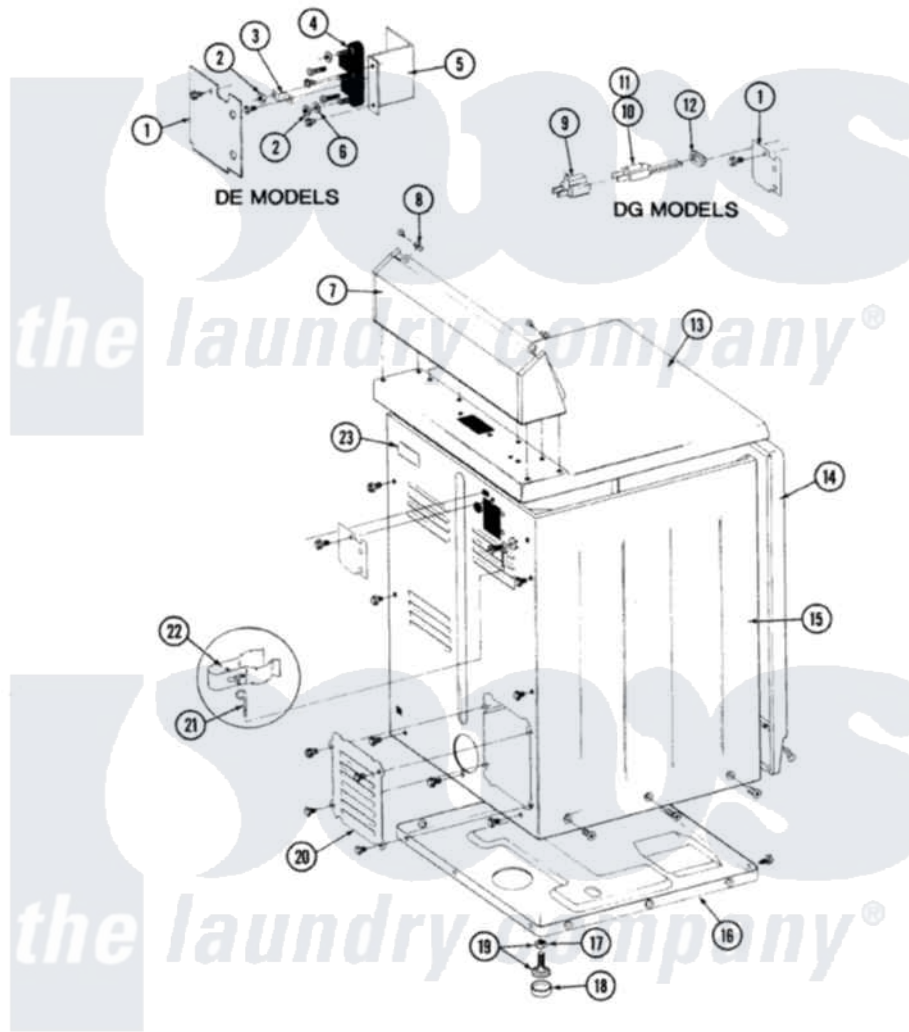

Maytag GDG8300 08 - REAR VIEW

SECTION: REAR VIEW
MODEL: DE-DG MODELS

Issue Date: 6/90

38

Maytag Residential Maytag GDG8300 Dryer Parts Parts Diagram 08 - REAR VIEW
Click on the part number to view part

Item	Original Part Number	Replaced By	Status	Part Description
1	Y312905		Not Available	COVER, TERMINAL
7	305193M		Not Available	CONSOLE-HARVEST WHEAT
8	215075			Fastener, Control Panel To Console
9	Y201808			Converter
10	302521		Not Available	CORD, POWER PART NOT USED-GAS MODELS ONLY
12	211881			Grommet, Cord Part Not Used-Gas Models Only
13	307104M		Not Available	TOP COVER ASSY
14	307998M		Not Available	FRONT PANEL
15	Y313561			Screw----NA
"	Y310632	1163839		Screw
"	307124M		Not Available	CABINET ASSY HVT WHEAT
16	Y303361		Not Available	BASE ASSY. (UPPER & LOWER)
17	Y052740	62739		Nut, Lock
18	Y314137			Foot, Rubber

19	Y305086		Adjustable Leg And Nut
20	Y312951	Not Available	ACCESS COVER, BACK
"	211294	90767	Screw, 8A X 3/8 HeX Washer Head Tapping
"	Y313559		Screw
21	311155		Ground Wire And Clamp
22	313122		Screw - Baffle To Tumbler
"	301548		Clamp, Ground Wire
23	214519		LABEL, ELECTRICAL INSTR. PART NOT USED-GAS MODELS ONLY