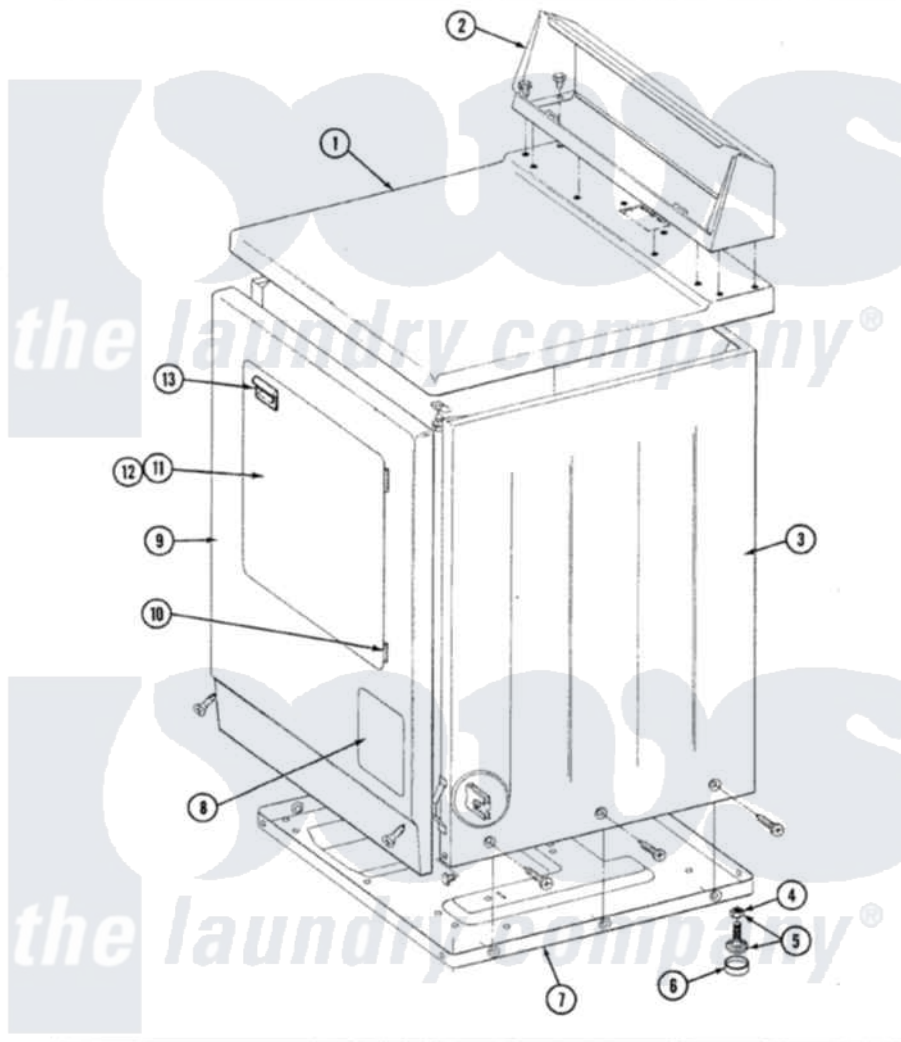

Maytag GDG8410 03 - FRONT VIEW

SECTION: FRONT VIEW
MODEL: DE-D6 MODELS

Issue Date: 6/90

56

Maytag [Residential Maytag GDG8410 Dryer Parts](#) Parts Diagram 03 - FRONT VIEW
Click on the part number to view part

Item	Original Part Number	Replaced By	Status	Part Description
1	307104M		Not Available	TOP COVER ASSY
"	204445			Screw And Fastener Assembly
2	305193M		Not Available	CONSOLE-HARVEST WHEAT
"	Y313559			Screw
3	307124M		Not Available	CABINET ASSY HVT WHEAT
"	Y310632	1163839		Screw
4	Y052740	62739		Nut, Lock
5	Y305086			Adjustable Leg And Nut
6	Y314137			Foot, Rubber
7	Y303361		Not Available	BASE ASSY. (UPPER & LOWER)
8	302542M		Not Available	ACCESS DOOR-HARVEST WHEAT
9	307998M		Not Available	FRONT PANEL
10	307099	33001230		Hinge, Door
11	307111M		Not Available	DOOR ASSY HVT WHEAT
12	314966M		Not Available	DOOR PANEL HVT WHEAT