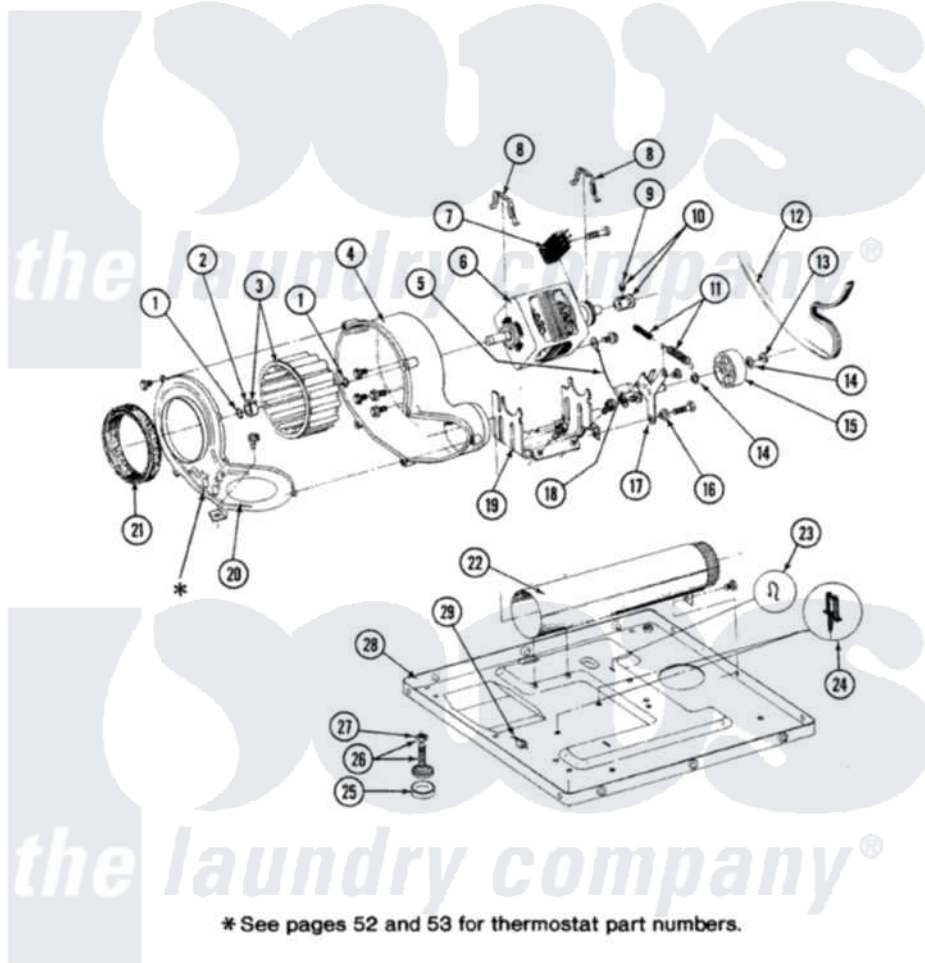

Maytag GDG8410 07 - MOTOR, BLOWER, BASE FRAME & THERMOSTATS

SECTION: MOTOR, BLOWER, BASE FRAME & THERMOSTATS
 MODEL: DG-DE MODELS

Issue Date: 6/90

50

Maytag [Residential Maytag GDG8410 Dryer Parts](#) Parts Diagram 07 - MOTOR, BLOWER, BASE FRAME & THERMOSTATS

[Click on the part number to view part](#)

Item	Original Part Number	Replaced By	Status	Part Description
1	410233	9703438		Ring-Retrn
2	312967			Clamp, Blower Housing
3	Y303836			Blower Wheel Assembly And Clamp
4	Y310632	1163839		Screw
"	Y312893			Housing, Blower
5	901220			Ground Wire
"	211294	90767		Screw, 8A X 3/8 HeX Washer Head Tapping
"	910343	488234		Screw 8-32 X 1/4
6	Y303358	W10410999		Motor-Drve
7	306207		Not Available	(PROD. No.303358-8 & No.303358-9)
"	Y303877		Not Available	SWITCH, MOTOR EXTERNAL START No.303358-2, No.303358-4, 303358-7
"	Y303879			Switch, Motor External Start

8	Y015825		Clip, Motor To Motor Support
9	Y053241		Set Screw, Motor Pulley
10	Y305185	6-3051850	Pulley- MO
11	Y303945		IDLER SPRING ASSY. W/PLUG
12	Y312959		Poly "V" Belt For Tumbler
13	312958	354987	Ring, Retaining
14	Y312527		Washer, Idler Shaft
15	Y303705	6-3037050	Pulley- ID
16	Y312894	315772	Sleeve, Idler Arm
17	Y014874		Screw, Idler Arm And Sleeve
"	Y303363	6-3033630	Idler Arm
"	Y312961	W10116751	Screw
18	Y313582	W10116756	Spacer
19	Y313561		Screw----NA
"	312897	Not Available	SUPPORT, MOTOR
20	314846		Cover, Blower Housing
"	Y313561		Screw----NA
"	Y312961	W10116751	Screw
21	Y312901		Seal, Housing Cover
22	Y303442		EXHAUST DUCT ASSEMBLY
"	Y310632	1163839	Screw
23	410490		Spring, Retainer Wire Harness
24	Y313262	W10116752	Retainer-
25	Y314137		Foot, Rubber
26	Y305086		Adjustable Leg And Nut
27	Y052740	62739	Nut, Lock
28	Y303361	Not Available	BASE ASSY. (UPPER & LOWER)
29	Y310376		Clip, Door Switch Harness