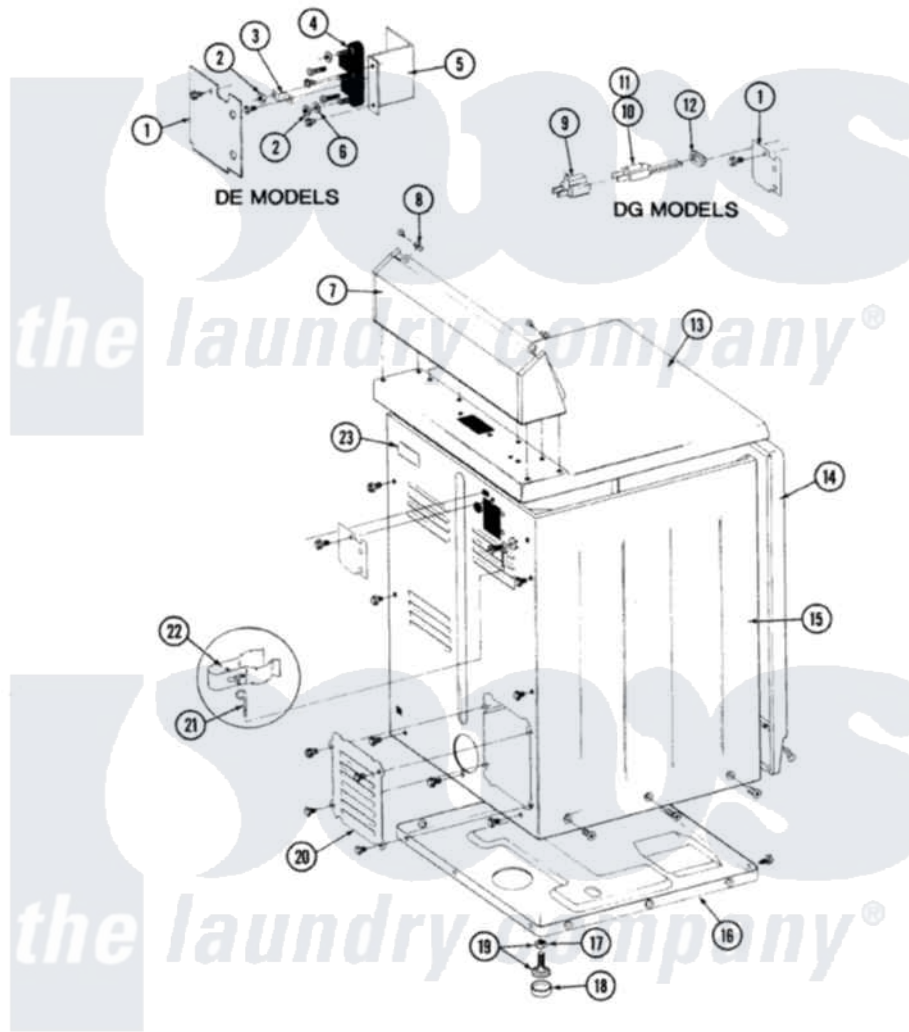

Maytag GDG8410 08 - REAR VIEW

SECTION: REAR VIEW
MODEL: DE-DG MODELS

Issue Date: 6/90

38

Maytag [Residential Maytag GDG8410 Dryer Parts](#) Parts Diagram 08 - REAR VIEW
Click on the part number to view part

Item	Original Part Number	Replaced By	Status	Part Description
1	Y312905		Not Available	COVER, TERMINAL
7	305193M		Not Available	CONSOLE-HARVEST WHEAT
8	215075			Fastener, Control Panel To Console
9	Y201808			Converter
10	302521		Not Available	CORD, POWER PART NOT USED-GAS MODELS ONLY
12	211881			Grommet, Cord Part Not Used-Gas Models Only
13	307104M		Not Available	TOP COVER ASSY
14	307998M		Not Available	FRONT PANEL
15	Y313561			Screw----NA
"	Y310632	1163839		Screw
"	307124M		Not Available	CABINET ASSY HVT WHEAT
16	Y303361		Not Available	BASE ASSY. (UPPER & LOWER)
17	Y052740	62739		Nut, Lock
18	Y314137			Foot, Rubber

19	Y305086		Adjustable Leg And Nut
20	Y312951	Not Available	ACCESS COVER, BACK
"	211294	90767	Screw, 8A X 3/8 HeX Washer Head Tapping
"	Y313559		Screw
21	311155		Ground Wire And Clamp
22	313122		Screw - Baffle To Tumbler
"	301548		Clamp, Ground Wire
23	214519		LABEL, ELECTRICAL INSTR. PART NOT USED-GAS MODELS ONLY