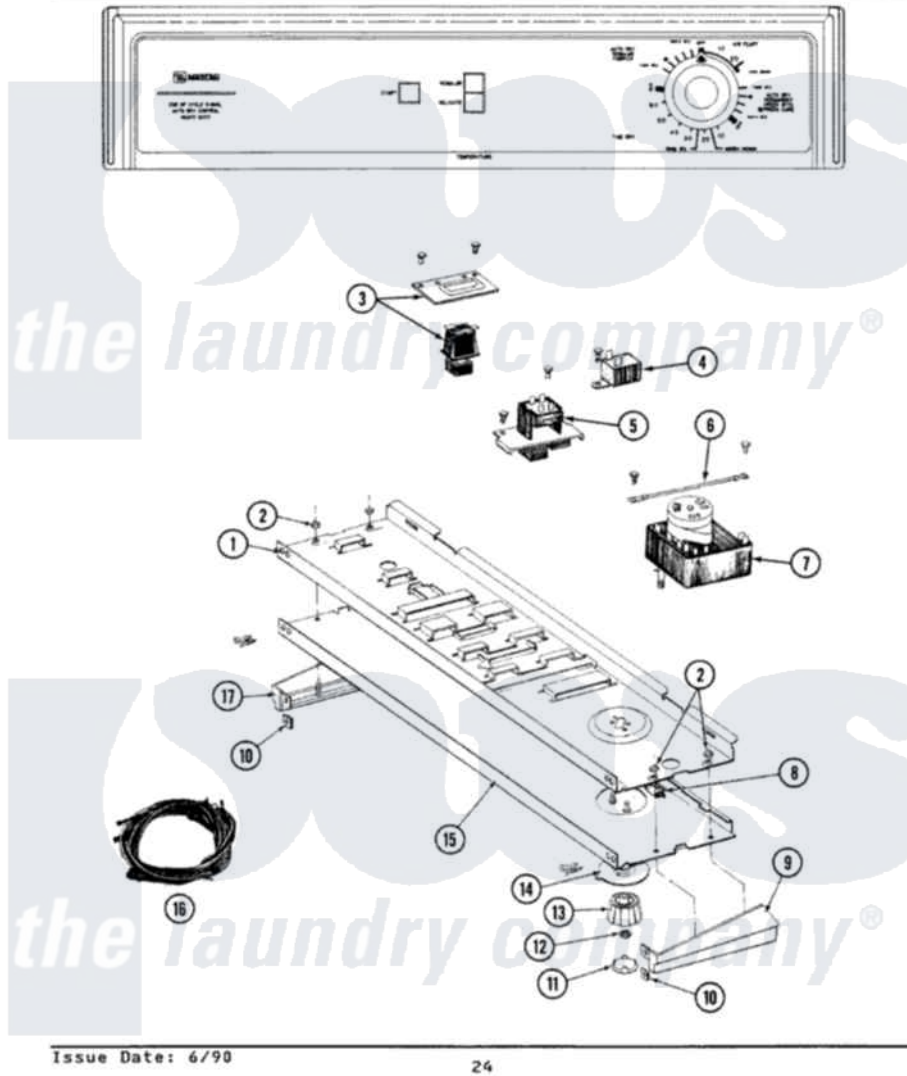

Maytag GDG8420 01 - CONTROL PANEL

SECTION: CONTROL PANEL
MODEL: DE-DG8420

Issue Date: 6/90

24

Maytag [Residential Maytag GDG8420 Dryer Parts](#) Parts Diagram 01 - CONTROL PANEL
Click on the part number to view part

Item	Original Part Number	Replaced By	Status	Part Description
1	314184			Back Up Plate
2	214872			Nut, End Cap Note: Nut, Lamp Holder
3	211168	W10139210		Screw, 8-18 X 5/16
"	307305			Switch Push To Start
4	211168	W10139210		Screw, 8-18 X 5/16
"	305205	694419		Mini-Buzzer
5	207365			2 Button Switch
"	211168	W10139210		Screw, 8-18 X 5/16
6	211294	90767		Screw, 8A X 3/8 HeX Washer Head Tapping
"	204807			Ground Wire, Supp. Plite To Top Cover
7	306040			Timer
"	910708	488234		Screw 8-32 X 1/4
8	214897			Pad, Control Panel
9	210932			Screw, No.8 X 9/16 Ctsk Note: Screw, Inlet Duct

"	207216	Not Available	END CAP RH
10	214894		Fastener, End Cap
11	215821	Not Available	CAP, KNOB
12	312273		Nut, Control Knob
13	315041		Knob, Timer
14	315042		Dial Skirt
15	307906	Not Available	CONTROL PANEL
"	210932		Screw, No.8 X 9/16 Ctsk Note: Screw, Inlet Duct
16	307293	Not Available	WIRE HARNESS
17	207215	Not Available	END CAP LH