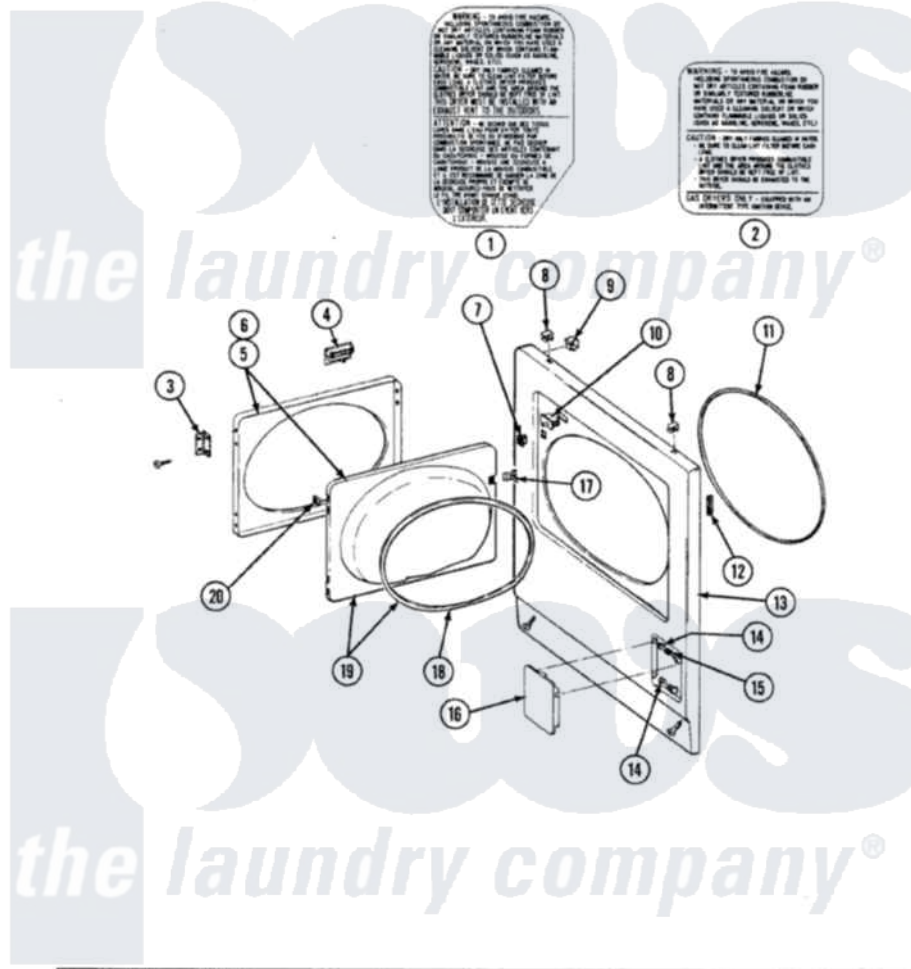

# Maytag GDG8420 02 - FRONT PANEL & DOOR ASSEMBLY

SECTION: FRONT PANEL & DOOR ASSEMBLY  
 MODEL: DE-DG MODELS

Issue Date: 8/92

Maytag [Residential Maytag GDG8420 Dryer Parts](#) Parts Diagram 02 - FRONT PANEL & DOOR ASSEMBLY  
 Click on the part number to view part

Item	Original Part Number	Replaced By	Status	Part Description
1	314942			INSTRUCTION LABEL
2	314941		Not Available	LABEL, INSTRUCTION
3	<a href="#">Y314062</a>			Screw, Door Hinge And Panel
"	307099	<a href="#">33001230</a>		Hinge, Door
4	314973		Not Available	HANDLE DOOR HVT WHEAT
5	307111M		Not Available	DOOR ASSY HVT WHEAT
6	314966M		Not Available	DOOR PANEL HVT WHEAT
7	<a href="#">306436</a>			Door Latch Kit-W
8	212982	<a href="#">22001650</a>		Fastener, Spring
9	<a href="#">Y310376</a>			Clip, Door Switch Harness
10	Y305753	<a href="#">W10169313</a>		Switch-Dor
11	<a href="#">314937</a>			Seal, Front Panel
12	<a href="#">Y313907</a>			Fastener, Twin
13	307998M		Not Available	FRONT PANEL
14	312301		Not Available	BUSHING FOR ACCESS STUD
"	212949	<a href="#">22001866</a>		Screw, Relay

15	<a href="#">312369</a>		Sleeve, Access Panel Stud Part Not Used
16	302542M	Not Available	ACCESS DOOR-HARVEST WHEAT
17	314936	<a href="#">33001305</a>	Strike, Door
"	314944	<a href="#">33001305</a>	Strike, Door
18	314935	<a href="#">33001192</a>	Seal, Door
19	307098	Not Available	DOOR, INNER (W/SEAL)
20	<a href="#">Y313910</a>		Clip, Door Liner To Outer Panel