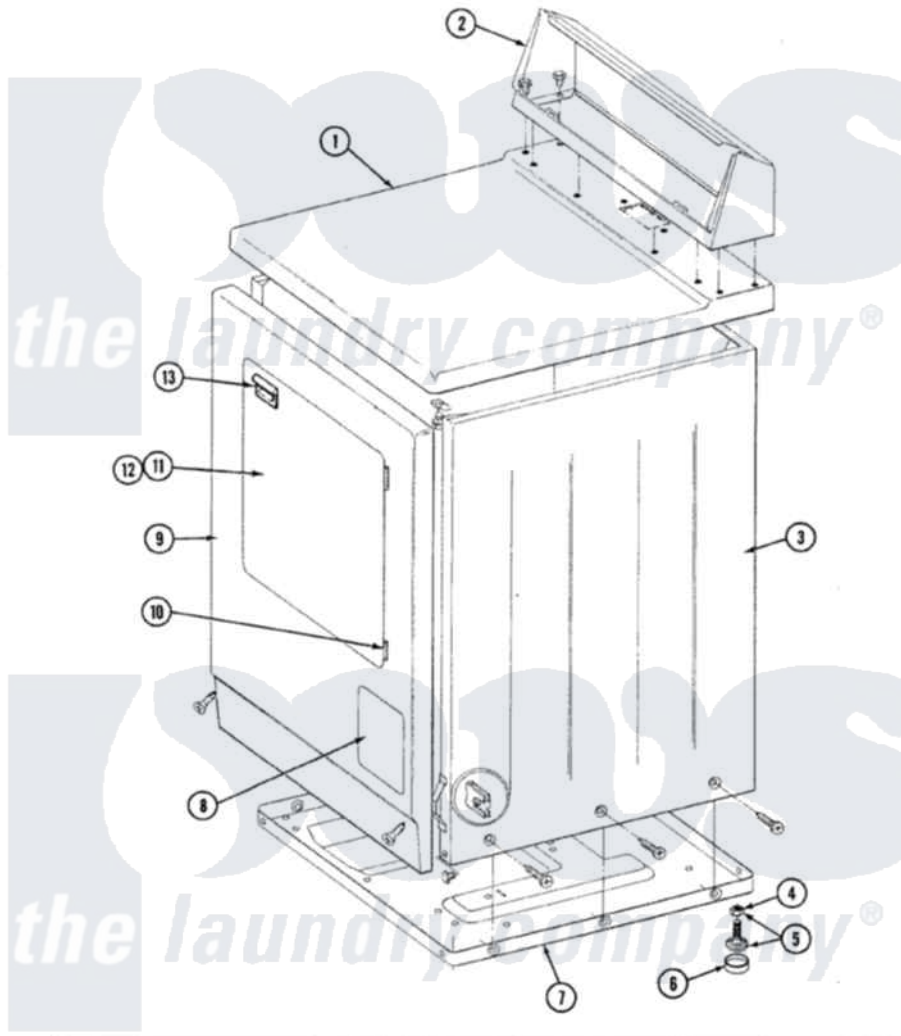

Maytag GDG8420 03 - FRONT VIEW

SECTION: FRONT VIEW
MODEL: DE-D6 MODELS

Issue Date: 6/90

56

Maytag [Residential Maytag GDG8420 Dryer Parts](#) Parts Diagram 03 - FRONT VIEW
Click on the part number to view part

| Item | Original Part Number | Replaced By | Status | Part Description |
|------|-------------------------|--------------------------|---------------|-----------------------------|
| 1 | 307104M | | Not Available | TOP COVER ASSY |
| " | 204445 | | | Screw And Fastener Assembly |
| 2 | 305193M | | Not Available | CONSOLE-HARVEST WHEAT |
| " | Y313559 | | | Screw |
| 3 | 307124M | | Not Available | CABINET ASSY HVT WHEAT |
| " | Y310632 | 1163839 | | Screw |
| 4 | Y052740 | 62739 | | Nut, Lock |
| 5 | Y305086 | | | Adjustable Leg And Nut |
| 6 | Y314137 | | | Foot, Rubber |
| 7 | Y303361 | | Not Available | BASE ASSY. (UPPER & LOWER) |
| 8 | 302542M | | Not Available | ACCESS DOOR-HARVEST WHEAT |
| 9 | 307998M | | Not Available | FRONT PANEL |
| 10 | 307099 | 33001230 | | Hinge, Door |
| 11 | 307111M | | Not Available | DOOR ASSY HVT WHEAT |
| 12 | 314966M | | Not Available | DOOR PANEL HVT WHEAT |