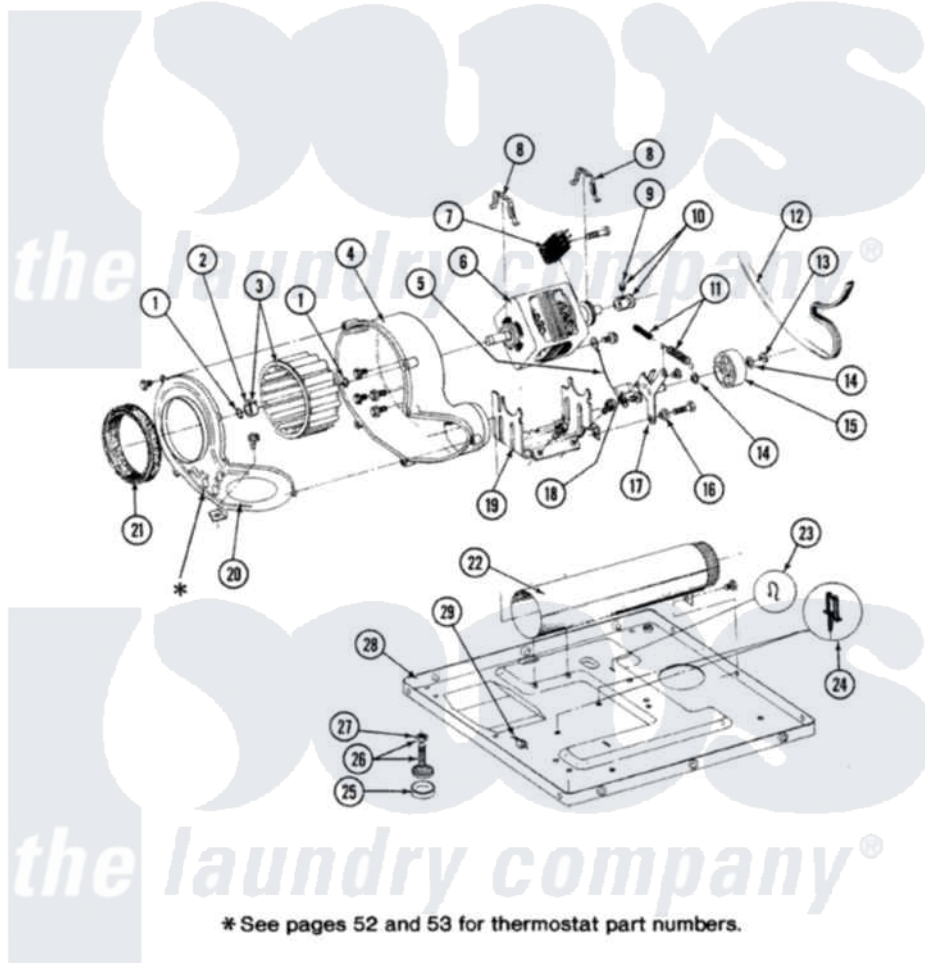

# Maytag GDG8420 07 - MOTOR, BLOWER, BASE FRAME & THERMOSTATS

SECTION: MOTOR, BLOWER, BASE FRAME & THERMOSTATS  
 MODEL: DG-DE MODELS

Issue Date: 6/90

50

Maytag [Residential Maytag GDG8420 Dryer Parts](#) Parts Diagram 07 - MOTOR, BLOWER, BASE FRAME & THERMOSTATS

[Click on the part number to view part](#)

Item	Original Part Number	Replaced By	Status	Part Description
1	410233	<a href="#">9703438</a>		Ring-Retrn
2	<a href="#">312967</a>			Clamp, Blower Housing
3	<a href="#">Y303836</a>			Blower Wheel Assembly And Clamp
4	Y310632	<a href="#">1163839</a>		Screw
"	<a href="#">Y312893</a>			Housing, Blower
5	<a href="#">901220</a>			Ground Wire
"	211294	<a href="#">90767</a>		Screw, 8A X 3/8 HeX Washer Head Tapping
"	910343	<a href="#">488234</a>		Screw 8-32 X 1/4
6	Y303358	<a href="#">W10410999</a>		Motor-Drve
7	306207		Not Available	(PROD. No.303358-8 & No.303358-9)
"	Y303877		Not Available	SWITCH, MOTOR EXTERNAL START No.303358-2, No.303358-4, 303358-7
"	<a href="#">Y303879</a>			Switch, Motor External Start