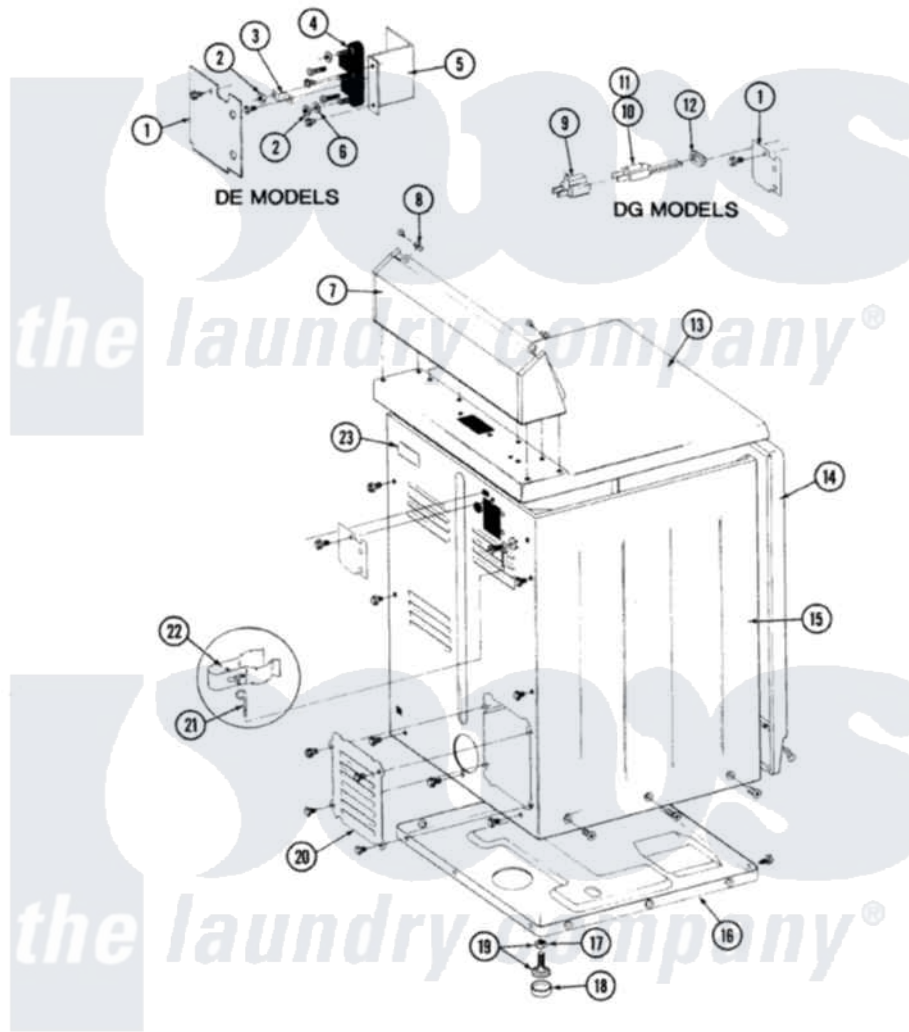

Maytag GDG8420 08 - REAR VIEW

SECTION: REAR VIEW
MODEL: DE-DG MODELS

Issue Date: 6/90

38

Maytag Residential Maytag GDG8420 Dryer Parts Parts Diagram 08 - REAR VIEW
Click on the part number to view part

Item	Original Part Number	Replaced By	Status	Part Description
1	Y312905		Not Available	COVER, TERMINAL
7	305193M		Not Available	CONSOLE-HARVEST WHEAT
8	215075			Fastener, Control Panel To Console
9	Y201808			Converter
10	302521		Not Available	CORD, POWER PART NOT USED-GAS MODELS ONLY
12	211881			Grommet, Cord Part Not Used-Gas Models Only
13	307104M		Not Available	TOP COVER ASSY
14	307998M		Not Available	FRONT PANEL
15	Y313561			Screw----NA
"	Y310632	1163839		Screw
"	307124M		Not Available	CABINET ASSY HVT WHEAT
16	Y303361		Not Available	BASE ASSY. (UPPER & LOWER)
17	Y052740	62739		Nut, Lock
18	Y314137			Foot, Rubber

19	Y305086		Adjustable Leg And Nut
20	Y312951	Not Available	ACCESS COVER, BACK
"	211294	90767	Screw, 8A X 3/8 HeX Washer Head Tapping
"	Y313559		Screw
21	311155		Ground Wire And Clamp
22	313122		Screw - Baffle To Tumbler
"	301548		Clamp, Ground Wire
23	214519		LABEL, ELECTRICAL INSTR. PART NOT USED-GAS MODELS ONLY