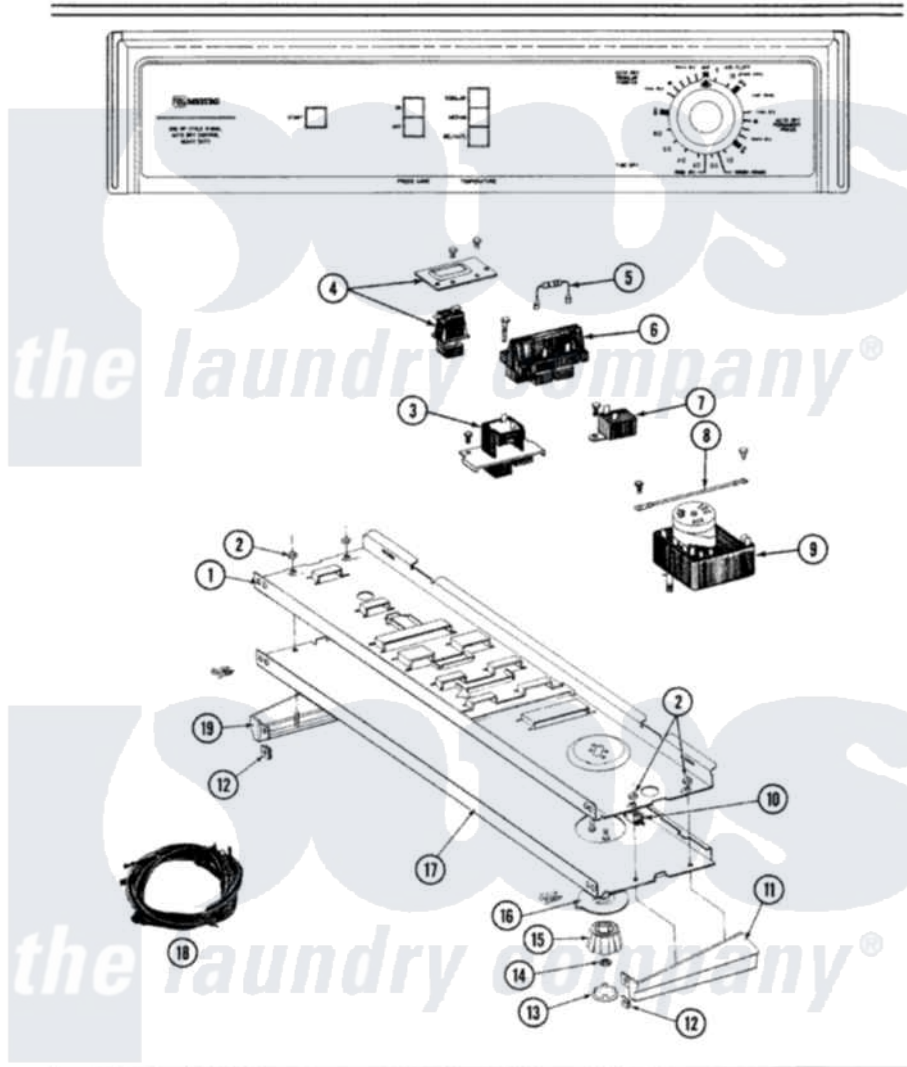

Maytag GDG8500 01 - CONTROL PANEL

SECTION: CONTROL PANEL
MODEL: DE-DG8500

Issue Date: 6/90

26

[Maytag Residential Maytag GDG8500 Dryer Parts](#) Parts Diagram 01 - CONTROL PANEL

[Click on the part number to view part](#)

Item	Original Part Number	Replaced By	Status	Part Description
1	314184			Back Up Plate
2	214872			Palnut, End Cap Note: Nut, Lamp Holder
3	211168	W10139210		Screw, 8-18 X 5/16
"	307310			Press Care Switch
4	211168	W10139210		Screw, 8-18 X 5/16
"	307305			Switch Push To Start
5	306917			Resistor, Med Temp Gas
6	307304		Not Available	TEMP CONTROL SWITCH 3 BUTTON
"	213117	67006908		Screw, Ice Rack
7	305205	694419		Mini-Buzzer
"	211168	W10139210		Screw, 8-18 X 5/16
8	211294	90767		Screw, 8A X 3/8 HeX Washer Head Tapping
"	204807			Ground Wire, Supp. Plte To Top Cover
9	306545			Timer

"	910708	488234	Screw 8-32 X 1/4
10	214897		Pad, Control Panel
11	210932		Screw, No.8 X 9/16 Ctsk Note: Screw, Inlet Duct
"	207216	Not Available	END CAP RH
12	214894		Fastener, End Cap
13	215821	Not Available	CAP, KNOB
14	312273		Nut, Control Knob
15	315041		Knob, Timer
16	315042		Dial Skirt
17	307325	Not Available	CONTROL PANEL
18	307289	Not Available	WIRE HARNESS
19	207215	Not Available	END CAP LH