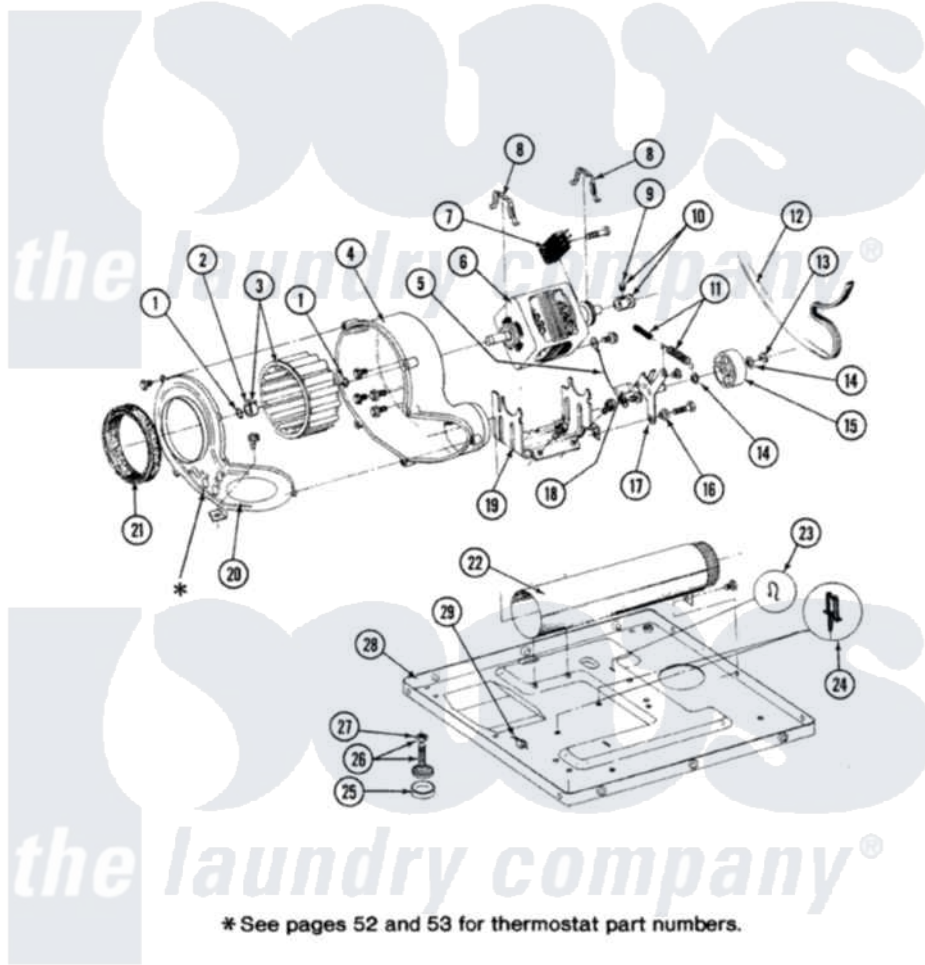

# Maytag GDG8500 07 - MOTOR, BLOWER, BASE FRAME & THERMOSTATS

SECTION: MOTOR, BLOWER, BASE FRAME & THERMOSTATS  
 MODEL: DG-DE MODELS

Issue Date: 6/90

50

Maytag [Residential Maytag GDG8500 Dryer Parts](#) Parts Diagram 07 - MOTOR, BLOWER, BASE FRAME & THERMOSTATS

[Click on the part number to view part](#)

Item	Original Part Number	Replaced By	Status	Part Description
1	410233	<a href="#">9703438</a>		Ring-Retrn
2	<a href="#">312967</a>			Clamp, Blower Housing
3	<a href="#">Y303836</a>			Blower Wheel Assembly And Clamp
4	Y310632	<a href="#">1163839</a>		Screw
"	<a href="#">Y312893</a>			Housing, Blower
5	<a href="#">901220</a>			Ground Wire
"	211294	<a href="#">90767</a>		Screw, 8A X 3/8 HeX Washer Head Tapping
"	910343	<a href="#">488234</a>		Screw 8-32 X 1/4
6	Y303358	<a href="#">W10410999</a>		Motor-Drve
7	306207		Not Available	(PROD. No.303358-8 & No.303358-9)
"	Y303877		Not Available	SWITCH, MOTOR EXTERNAL START No.303358-2, No.303358-4, 303358-7
"	<a href="#">Y303879</a>			Switch, Motor External Start