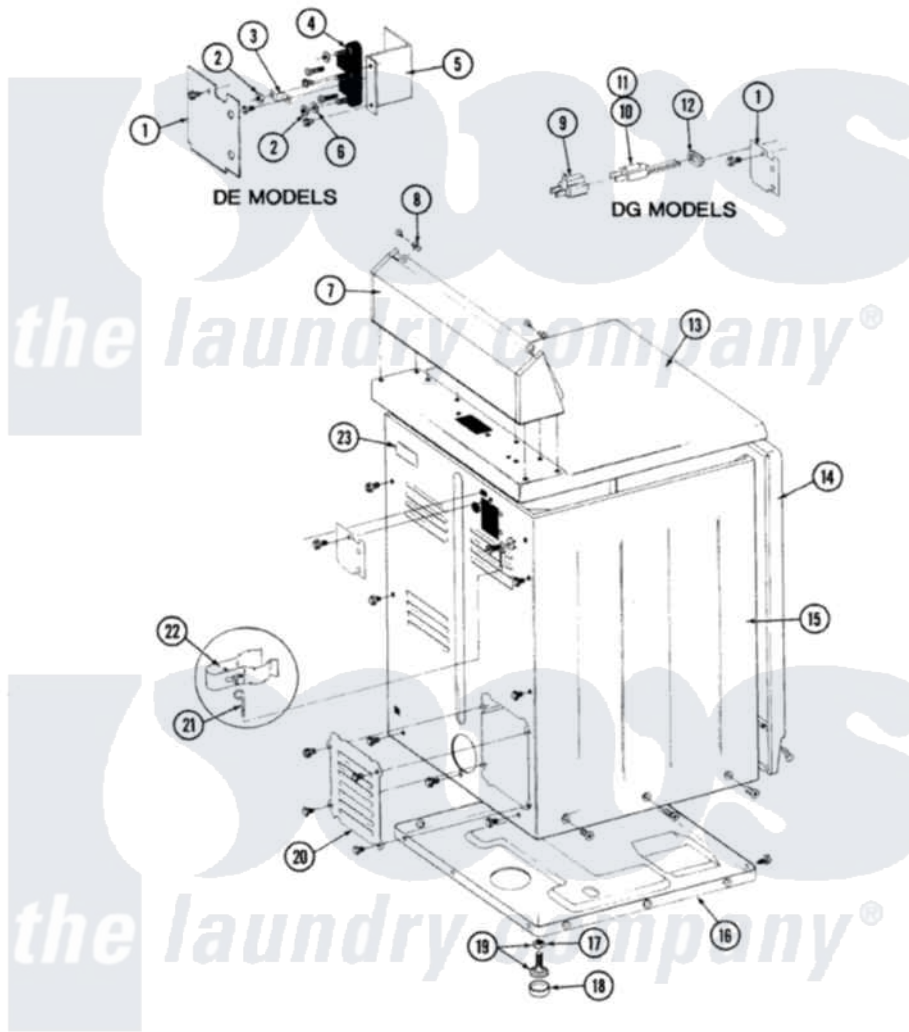

# Maytag GDG8500 08 - REAR VIEW

SECTION: REAR VIEW  
MODEL: DE-DG MODELS

Issue Date: 6/90

38

Maytag [Residential Maytag GDG8500 Dryer Parts](#) Parts Diagram 08 - REAR VIEW  
Click on the part number to view part

Item	Original Part Number	Replaced By	Status	Part Description
1	Y312905		Not Available	COVER, TERMINAL
7	305193M		Not Available	CONSOLE-HARVEST WHEAT
8	<a href="#">215075</a>			Fastener, Control Panel To Console
9	<a href="#">Y201808</a>			Converter
10	302521		Not Available	CORD, POWER PART NOT USED-GAS MODELS ONLY
12	<a href="#">211881</a>			Grommet, Cord Part Not Used-Gas Models Only
13	307104M		Not Available	TOP COVER ASSY
14	307998M		Not Available	FRONT PANEL
15	<a href="#">Y313561</a>			Screw----NA
"	Y310632	<a href="#">1163839</a>		Screw
"	307124M		Not Available	CABINET ASSY HVT WHEAT
16	Y303361		Not Available	BASE ASSY. (UPPER & LOWER)
17	Y052740	<a href="#">62739</a>		Nut, Lock
18	<a href="#">Y314137</a>			Foot, Rubber

19	<a href="#">Y305086</a>		Adjustable Leg And Nut
20	Y312951	Not Available	ACCESS COVER, BACK
"	211294	<a href="#">90767</a>	Screw, 8A X 3/8 HeX Washer Head Tapping
"	<a href="#">Y313559</a>		Screw
21	<a href="#">311155</a>		Ground Wire And Clamp
22	<a href="#">313122</a>		Screw - Baffle To Tumbler
"	<a href="#">301548</a>		Clamp, Ground Wire
23	214519		LABEL, ELECTRICAL INSTR. PART NOT USED-GAS MODELS ONLY