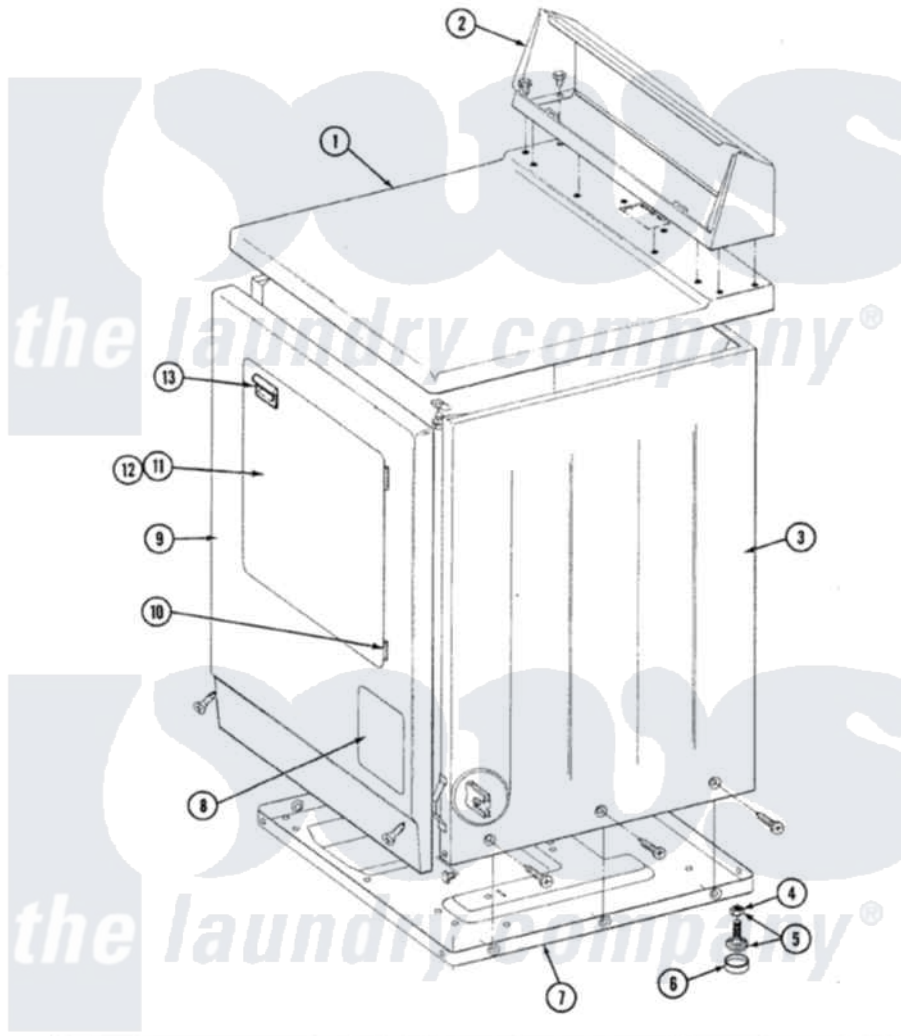

# Maytag GDG8600 03 - FRONT VIEW

SECTION: FRONT VIEW  
MODEL: DE-D6 MODELS

Issue Date: 6/90

56

Maytag [Residential Maytag GDG8600 Dryer Parts](#) Parts Diagram 03 - FRONT VIEW  
Click on the part number to view part

Item	Original Part Number	Replaced By	Status	Part Description
1	307104M		Not Available	TOP COVER ASSY
"	<a href="#">204445</a>			Screw And Fastener Assembly
2	305193M		Not Available	CONSOLE-HARVEST WHEAT
"	<a href="#">Y313559</a>			Screw
3	307124M		Not Available	CABINET ASSY HVT WHEAT
"	Y310632	<a href="#">1163839</a>		Screw
4	Y052740	<a href="#">62739</a>		Nut, Lock
5	<a href="#">Y305086</a>			Adjustable Leg And Nut
6	<a href="#">Y314137</a>			Foot, Rubber
7	Y303361		Not Available	BASE ASSY. (UPPER & LOWER)
8	302542M		Not Available	ACCESS DOOR-HARVEST WHEAT
9	307998M		Not Available	FRONT PANEL
10	307099	<a href="#">33001230</a>		Hinge, Door
11	307111M		Not Available	DOOR ASSY HVT WHEAT
12	314966M		Not Available	DOOR PANEL HVT WHEAT