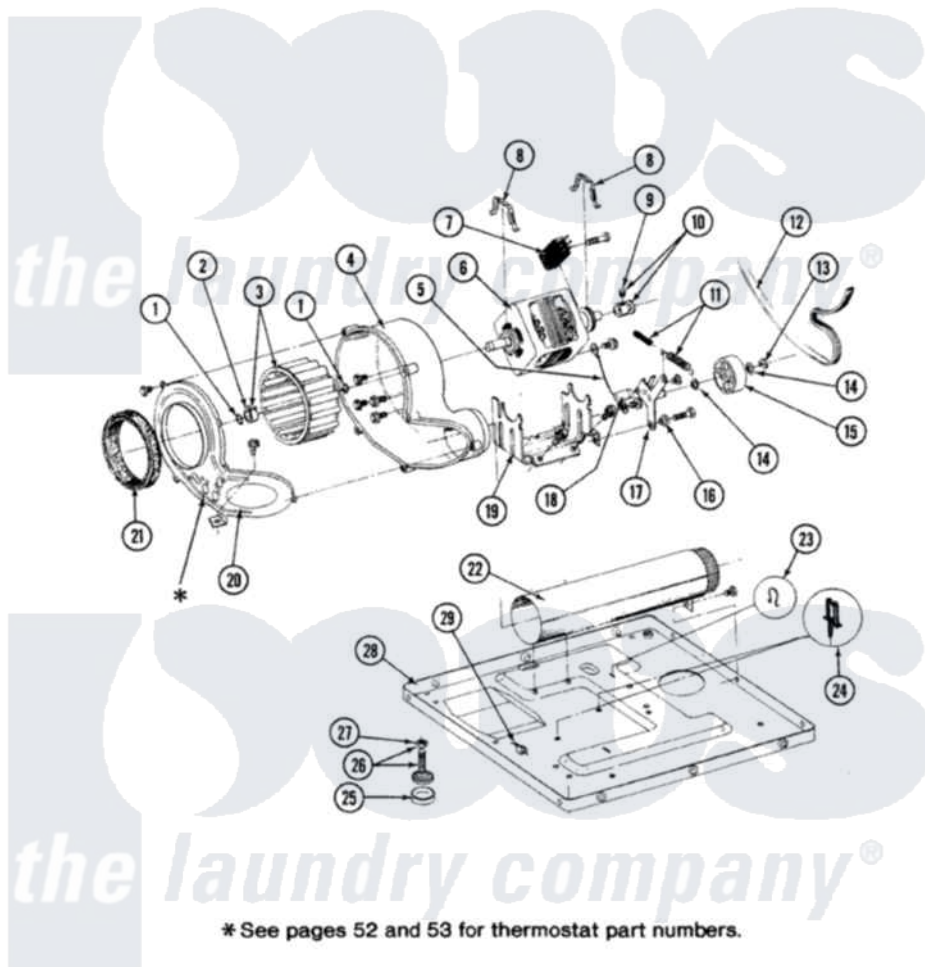

Maytag GDG8600 07 - MOTOR, BLOWER, BASE FRAME & THERMOSTATS

SECTION: MOTOR, BLOWER, BASE FRAME & THERMOSTATS
 MODEL: DG-DE MODELS

Issue Date: 6/90

50

Maytag [Residential Maytag GDG8600 Dryer Parts](#) Parts Diagram 07 - MOTOR, BLOWER, BASE FRAME & THERMOSTATS

[Click on the part number to view part](#)

Item	Original Part Number	Replaced By	Status	Part Description
1	410233	9703438		Ring-Retrn
2	312967			Clamp, Blower Housing
3	Y303836			Blower Wheel Assembly And Clamp
4	Y310632	1163839		Screw
"	Y312893			Housing, Blower
5	901220			Ground Wire
"	211294	90767		Screw, 8A X 3/8 HeX Washer Head Tapping
"	910343	488234		Screw 8-32 X 1/4
6	Y303358	W10410999		Motor-Drve
7	306207		Not Available	(PROD. No.303358-8 & No.303358-9)
"	Y303877		Not Available	SWITCH, MOTOR EXTERNAL START No.303358-2, No.303358-4, 303358-7
"	Y303879			Switch, Motor External Start

8	Y015825		Clip, Motor To Motor Support
9	Y053241		Set Screw, Motor Pulley
10	Y305185	6-3051850	Pulley- MO
11	Y303945		IDLER SPRING ASSY. W/PLUG
12	Y312959		Poly "V" Belt For Tumbler
13	312958	354987	Ring, Retaining
14	Y312527		Washer, Idler Shaft
15	Y303705	6-3037050	Pulley- ID
16	Y312894	315772	Sleeve, Idler Arm
17	Y014874		Screw, Idler Arm And Sleeve
"	Y303363	6-3033630	Idler Arm
"	Y312961	W10116751	Screw
18	Y313582	W10116756	Spacer
19	Y313561		Screw----NA
"	312897	Not Available	SUPPORT, MOTOR
20	314846		Cover, Blower Housing
"	Y313561		Screw----NA
"	Y312961	W10116751	Screw
21	Y312901		Seal, Housing Cover
22	Y303442		EXHAUST DUCT ASSEMBLY
"	Y310632	1163839	Screw
23	410490		Spring, Retainer Wire Harness
24	Y313262	W10116752	Retainer-
25	Y314137		Foot, Rubber
26	Y305086		Adjustable Leg And Nut
27	Y052740	62739	Nut, Lock
28	Y303361	Not Available	BASE ASSY. (UPPER & LOWER)
29	Y310376		Clip, Door Switch Harness