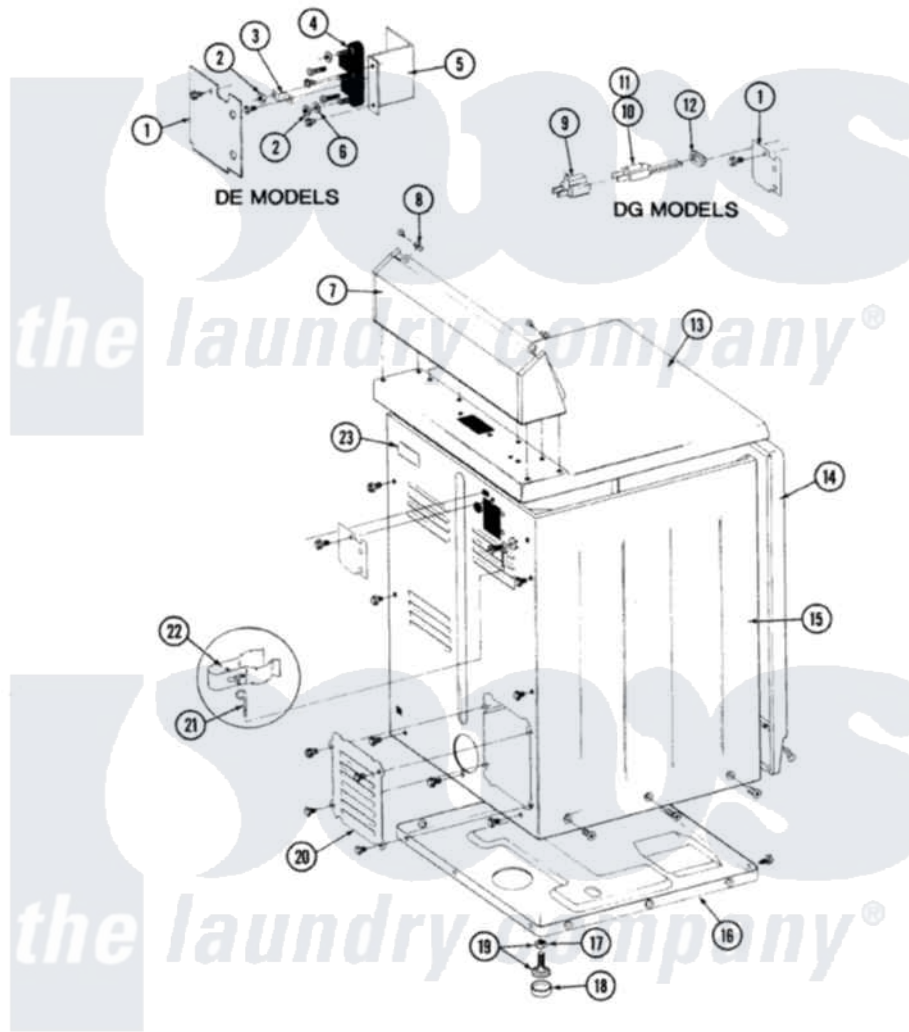

# Maytag GDG8600 08 - REAR VIEW

SECTION: REAR VIEW  
MODEL: DE-DG MODELS

Issue Date: 6/90

38

Maytag Residential Maytag GDG8600 Dryer Parts Parts Diagram 08 - REAR VIEW  
Click on the part number to view part

Item	Original Part Number	Replaced By	Status	Part Description
1	Y312905		Not Available	COVER, TERMINAL
7	305193M		Not Available	CONSOLE-HARVEST WHEAT
8	<a href="#">215075</a>			Fastener, Control Panel To Console
9	<a href="#">Y201808</a>			Converter
10	302521		Not Available	CORD, POWER PART NOT USED-GAS MODELS ONLY
12	<a href="#">211881</a>			Grommet, Cord Part Not Used-Gas Models Only
13	307104M		Not Available	TOP COVER ASSY
14	307998M		Not Available	FRONT PANEL
15	<a href="#">Y313561</a>			Screw----NA
"	Y310632	<a href="#">1163839</a>		Screw
"	307124M		Not Available	CABINET ASSY HVT WHEAT
16	Y303361		Not Available	BASE ASSY. (UPPER & LOWER)
17	Y052740	<a href="#">62739</a>		Nut, Lock
18	<a href="#">Y314137</a>			Foot, Rubber

19	<a href="#">Y305086</a>		Adjustable Leg And Nut
20	Y312951	Not Available	ACCESS COVER, BACK
"	211294	<a href="#">90767</a>	Screw, 8A X 3/8 HeX Washer Head Tapping
"	<a href="#">Y313559</a>		Screw
21	<a href="#">311155</a>		Ground Wire And Clamp
22	<a href="#">313122</a>		Screw - Baffle To Tumbler
"	<a href="#">301548</a>		Clamp, Ground Wire
23	214519		LABEL, ELECTRICAL INSTR. PART NOT USED-GAS MODELS ONLY