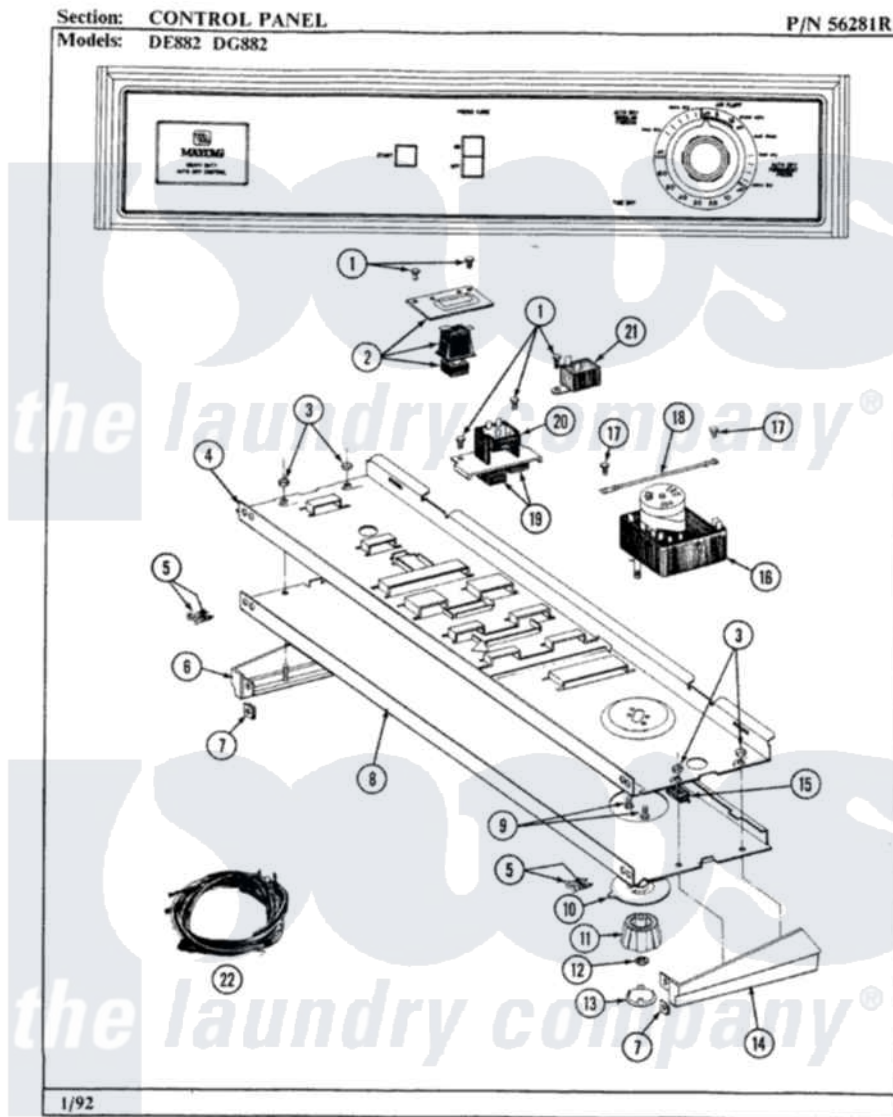

# Maytag GDG882 01 - CONTROL PANEL

24

Maytag [Residential Maytag GDG882 Dryer Parts](#) Parts Diagram 01 - CONTROL PANEL  
Click on the part number to view part

Item	Original Part Number	Replaced By	Status	Part Description
1	211168	<a href="#">W10139210</a>		Screw, 8-18 X 5/16
2	<a href="#">306533</a>			Switch, Push/To/Start W/Bkt
3	<a href="#">214872</a>			Palnut, End Cap Note: Nut, Lamp Holder
4	<a href="#">314184</a>			Back Up Plate
5	<a href="#">210932</a>			Screw, No.8 X 9/16 Ctsk Note: Screw, Inlet Duct
6	<a href="#">214815</a>			End Cap F/Control Panel-LH
7	<a href="#">214894</a>			Fastener, End Cap
8	306547		Not Available	CONTROL PANEL
9	910708	<a href="#">488234</a>		Screw 8-32 X 1/4
10	314422	<a href="#">33001500</a>		Dial, Timer Indicator
11	<a href="#">314421</a>			Knob For Timer
12	<a href="#">312273</a>			Nut, Control Knob
13	215163		Not Available	CAP FOR KNOB
14	<a href="#">214816</a>			End Cap F/Control Panel-RH
15	<a href="#">214897</a>			Pad, Control Panel

16	<a href="#">306545</a>		Timer
17	211294	<a href="#">90767</a>	Screw, 8A X 3/8 HeX Washer Head Tapping
18	<a href="#">204807</a>		Ground Wire, Supp. Plte To Top Cover
19	<a href="#">215210</a>		Button For Switch
20	305950	Not Available	DRYNESS-PRESS CARE SWITCH
21	305205	<a href="#">694419</a>	Mini-Buzzer
22	306550	Not Available	MAIN WIRE HARNESS
"	306810	Not Available	WIRE HARNESS