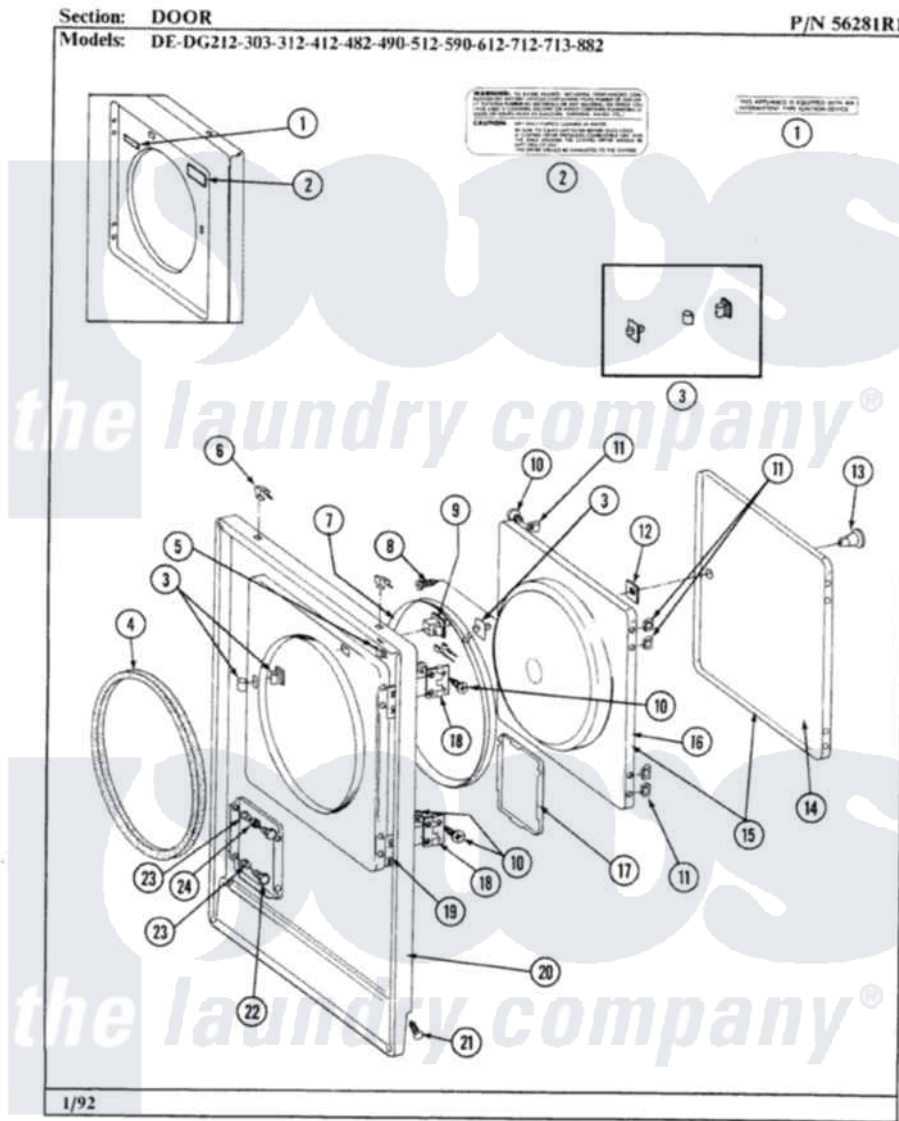

# Maytag GDG882 02 - DOOR

30

Maytag [Residential Maytag GDG882 Dryer Parts](#) Parts Diagram 02 - DOOR  
 Click on the part number to view part

Item	Original Part Number	Replaced By	Status	Part Description
1	314119		Not Available	GAS IGNITION LABEL
2	Y313927			INSTRUCTION LABEL
3	<a href="#">306436</a>			Door Latch Kit--W
4	<a href="#">314286</a>			Seal For Front Panel
5	<a href="#">Y310376</a>			Clip, Door Switch Harness
6	212982	<a href="#">22001650</a>		Fastener, Spring
7	<a href="#">314077</a>			Door Seal
8	314347	<a href="#">400021-1</a>		Screw
9	Y305753	<a href="#">W10169313</a>		Switch-Dor
10	<a href="#">Y314062</a>			Screw, Door Hinge And Panel
11	<a href="#">Y313910</a>			Clip, Door Liner To Outer Panel
12	<a href="#">Y313911</a>			Door Strike Retainer
13	303942		Not Available	KNOB AND SCREW
14	313908M		Not Available	DOOR PANEL-HARVEST WHEAT
15	304579M		Not Available	DOOR-HARVEST WHEAT

"	306668M		Not Available	DOOR, HARVEST WHEAT
16	305835		Not Available	INNER DOOR WITH KNOB & SCRE
"	306676		Not Available	INNER DOOR WITH KNOB
17	302542M		Not Available	ACCESS DOOR-HARVEST WHEAT
18	Y304577	<a href="#">33001230</a>		Hinge, Door
19	<a href="#">Y313907</a>			Fastener, Twin
20	304594M	<a href="#">3369903</a>		Dishrack
21	<a href="#">204439</a>			Screw And Fstner Assembly
22	212949	<a href="#">22001866</a>		Screw, Relay
23	312301		Not Available	BUSHING FOR ACCESS STUD
24	<a href="#">312369</a>			Sleeve, Access Panel Stud Part Not Used