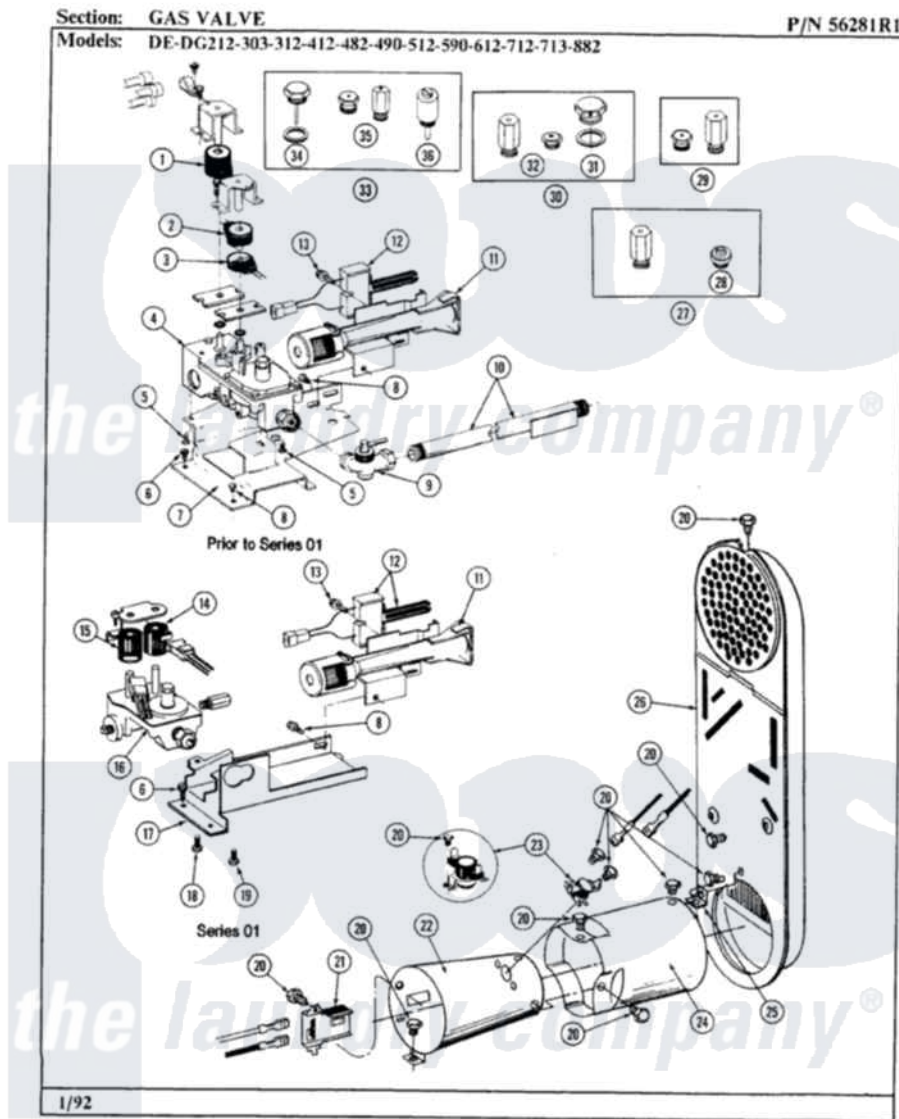

# Maytag GDG882 04 - GAS VALVE

38

Maytag [Residential Maytag GDG882 Dryer Parts](#) Parts Diagram 04 - GAS VALVE

[Click on the part number to view part](#)

Item	Original Part Number	Replaced By	Status	Part Description
1	<a href="#">305603</a>			Secondary Coil
2	<a href="#">305604</a>			Holding Coil
3	<a href="#">305605</a>			Booster Coil
4	<a href="#">W10116794</a>			Gas Valve
5	<a href="#">211410</a>			Screw, HeX Head No.8 X 3/8 Inch
6	<a href="#">Y313561</a>			Screw---NA
7	<a href="#">312929</a>			Gas Valve Bracket
8	Y310632	<a href="#">1163839</a>		Screw
9	<a href="#">Y303349</a>			Angle Shut-Off, Gas Valve
10	Y303383	<a href="#">33001735</a>		Pipe And Bracket Assembly Series 18 Not Needed Use Vavle
11	304974	<a href="#">33002793</a>		Burner Assembly
12	304970	<a href="#">4391996</a>		Ignitor
13	<a href="#">304971</a>			Screw Note: Screw, Igniter
14	306105	<a href="#">694540</a>		Coil, 60 Hz