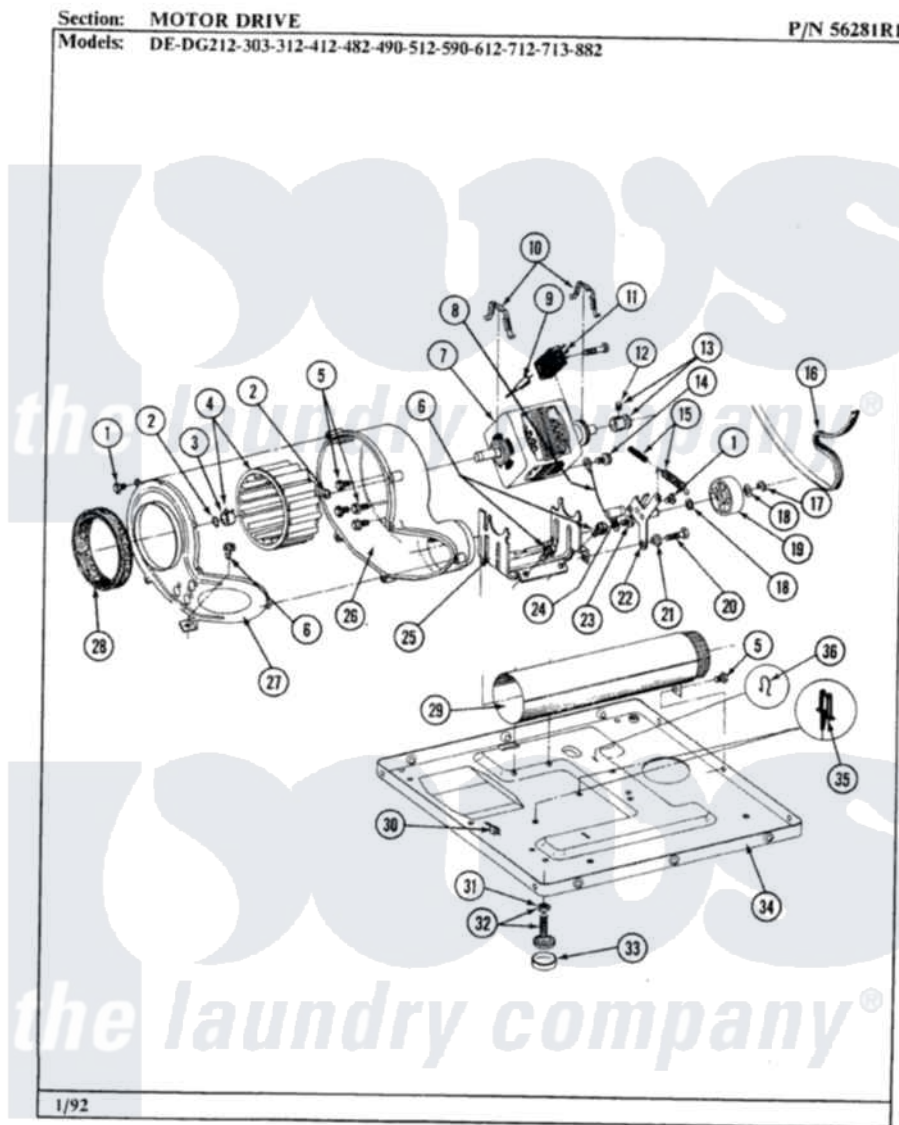

Maytag GDG882 05 - MOTOR DRIVE

-40-

Maytag [Residential Maytag GDG882 Dryer Parts](#) Parts Diagram 05 - MOTOR DRIVE
 Click on the part number to view part

Item	Original Part Number	Replaced By	Status	Part Description
1	Y312961	W10116751		Screw
2	410233	9703438		Ring-Retrn
3	312967			Clamp, Blower Housing
4	Y303836			Blower Wheel Assembly And Clamp
5	Y310632	1163839		Screw
6	Y313561			Screw---NA
7	Y303358	W10410999		Motor-Drive
8	901220			Ground Wire
9	306448		Not Available	WIRE
10	Y015825			Clip, Motor To Motor Support
11	Y303877		Not Available	SWITCH, MOTOR EXTERNAL START No.303358-2, No.303358-4, 303358-7
"	Y303879			Switch, Motor External Start
"	306207		Not Available	(PROD. No.303358-8 & No.303358-9)
12	Y053241			Set Screw, Motor Pulley

13	Y305185	6-3051850	Pulley- MO
14	910343	488234	Screw 8-32 X 1/4
15	Y303945		IDLER SPRING ASSY. W/PLUG
16	Y312959		Poly "V" Belt For Tumbler
17	312958	354987	Ring, Retaining
18	Y312527		Washer, Idler Shaft
19	Y303705	6-3037050	Pulley- ID
20	Y014874		Screw, Idler Arm And Sleeve
21	Y312894	315772	Sleeve, Idler Arm
22	Y303363	6-3033630	Idler Arm
23	211294	90767	Screw, 8A X 3/8 HeX Washer Head Tapping
24	Y313582	W10116756	Spacer
25	312897		Not Available
26	Y312893		SUPPORT, MOTOR
27	314846		Housing, Blower
"	Y312895		Not Available
28	Y312901		COVER FOR BLOWER---NA
29	Y303442		Seal, Housing Cover
30	Y310376		EXHAUST DUCT ASSEMBLY
31	Y052740	62739	Clip, Door Switch Harness
32	Y305086		Nut, Lock
33	Y314137		Adjustable Leg And Nut
34	Y303361		Not Available
35	Y313262	W10116752	Foot, Rubber
36	410490		BASE ASSY. (UPPER & LOWER)
			Retainer-
			Spring, Retainer Wire Harness