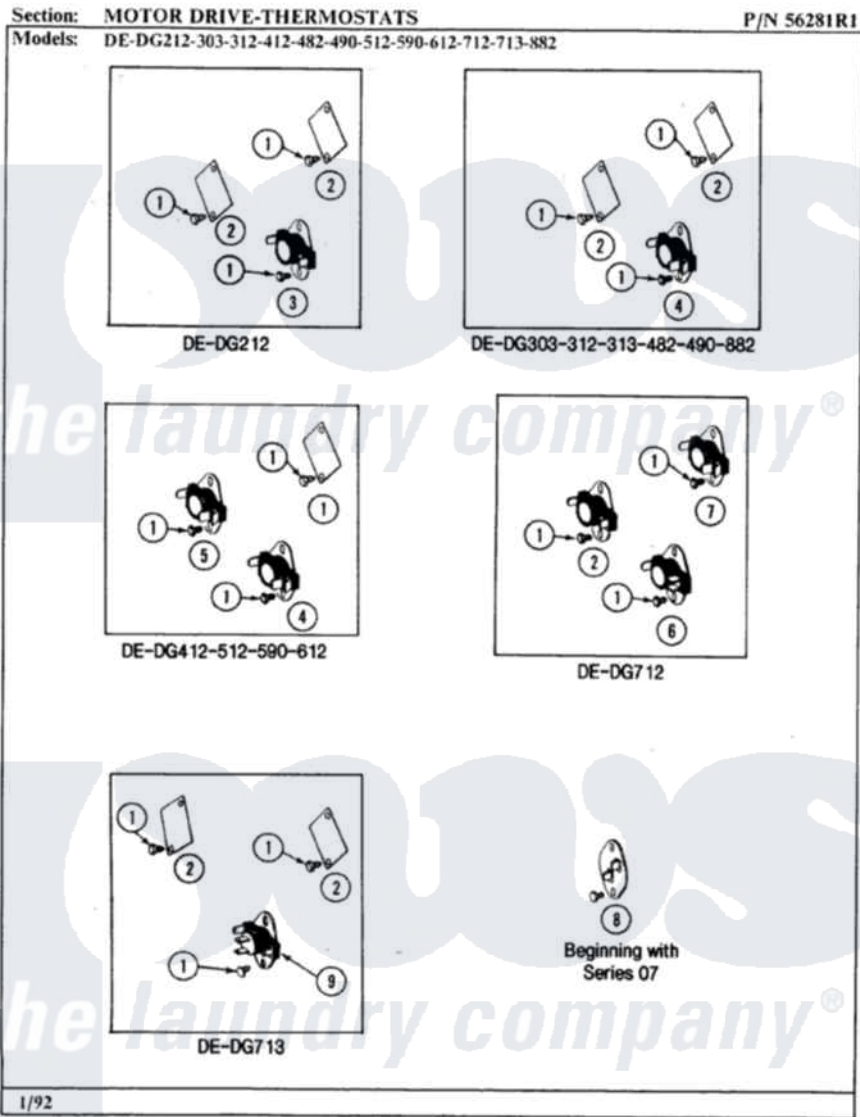

Maytag GDG882 06 - MOTOR DRIVE-THERMOSTATS

Maytag Residential Maytag GDG882 Dryer Parts Parts Diagram 06 - MOTOR DRIVE-THERMOSTATS
 Click on the part number to view part

Item	Original Part Number	Replaced By	Status	Part Description
1	211294	90767		Screw, 8A X 3/8 HeX Washer Head Tapping
2	Y312853			Cover For Thermostat Openin
4	Y304475			Cycling Thermostat 140 Deg.
8	306604			Cut-Off, Thermal Part Not Used