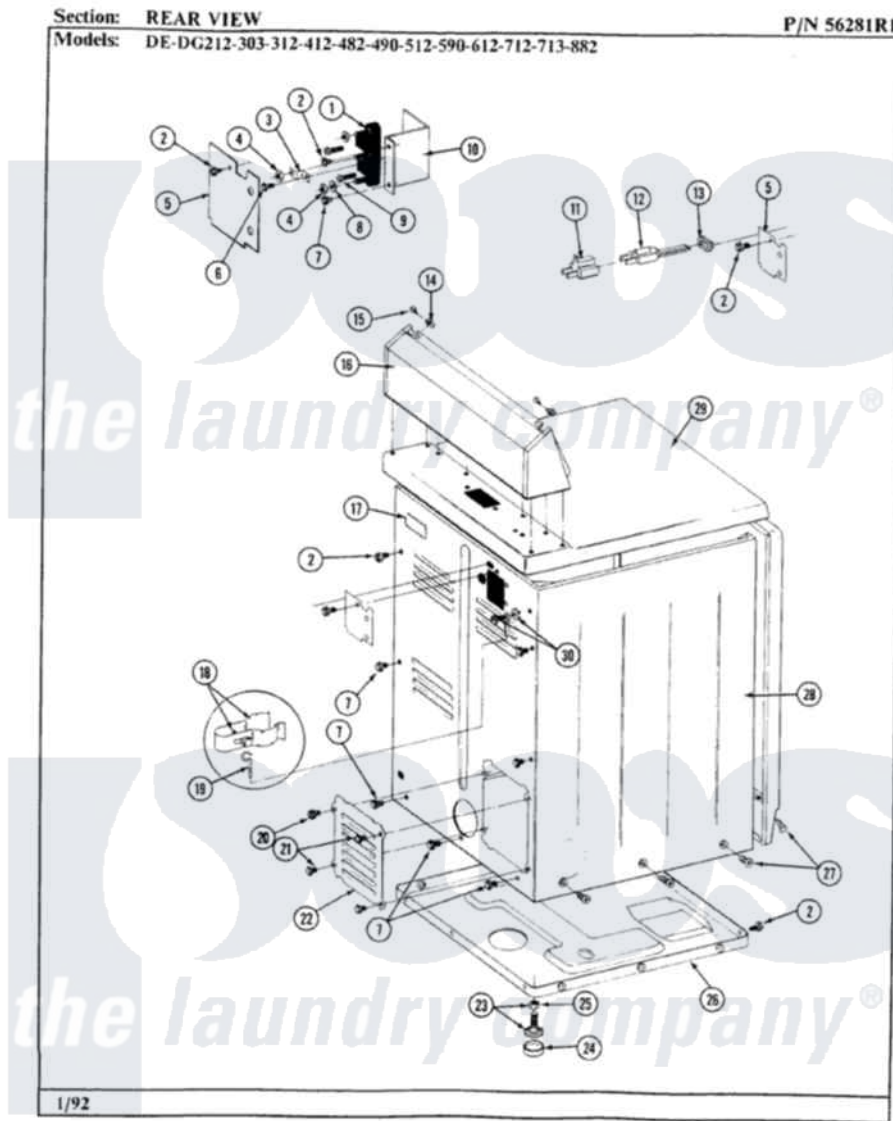

Maytag GDG882 07 - REAR VIEW

28

Maytag [Residential Maytag GDG882 Dryer Parts](#) Parts Diagram 07 - REAR VIEW
 Click on the part number to view part

Item	Original Part Number	Replaced By	Status	Part Description
2	Y313561			Screw---NA
5	Y312905		Not Available	COVER, TERMINAL
7	Y310632	1163839		Screw
11	Y201808			Converter
12	302521		Not Available	CORD, POWER PART NOT USED-GAS MODELS ONLY
13	211881			Grommet, Cord Part Not Used-Gas Models Only
14	215075			Fastener, Control Panel To Console
15	210932			Screw, No.8 X 9/16 Ctsk Note: Screw, Inlet Duct
16	305193M		Not Available	CONSOLE-HARVEST WHEAT
17	214519			LABEL, ELECTRICAL INSTR. PART NOT USED-GAS MODELS ONLY
18	301548			Clamp, Ground Wire
19	311155			Ground Wire And Clamp
20	Y313559			Screw

21	211294	90767	Screw, 8A X 3/8 HeX Washer Head Tapping
22	Y312951	Not Available	ACCESS COVER, BACK
23	Y305086		Adjustable Leg And Nut
24	Y314137		Foot, Rubber
25	Y052740	62739	Nut, Lock
26	Y303361	Not Available	BASE ASSY. (UPPER & LOWER)
27	213007		Xfor Cabinet See Cabinet, Back
28	305193M	Not Available	CONSOLE-HARVEST WHEAT
29	307104M	Not Available	TOP COVER ASSY
30	303846	22003781	Screw, Ground Strap