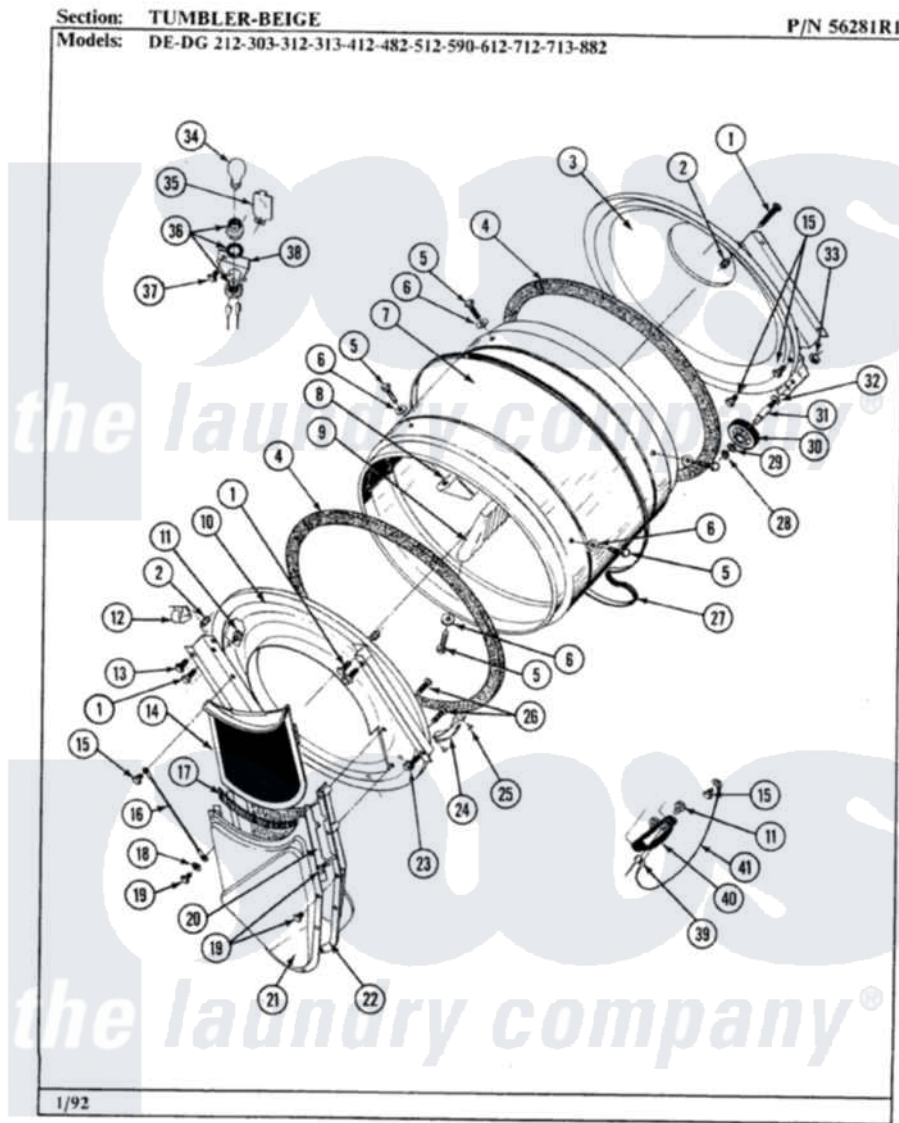

Maytag GDG882 08 - TUMBLER-BEIGE

34

Maytag Residential Maytag GDG882 Dryer Parts Parts Diagram 08 - TUMBLER-BEIGE
 Click on the part number to view part

Item	Original Part Number	Replaced By	Status	Part Description
1	313764		Not Available	SCREW
2	313915	31-3915		Tech Sheet
3	Y306660	33001106		Back, Tumbler
4	314820			Seal, Tumbler
5	Y310759			Screw, Tumbler Baffles
6	314158			Washer, Baffle To Tumbler
7	314802		Not Available	TUMBLER W/OUT BAFFLES
"	306663		Not Available	TUMBLER W/BAFFLES
8	314803	33001012		Baffle
9	314804	33001004		Baffle, Tall
10	306670		Not Available	TUMBLER FRONT----NA
11	Y251119	3177991		Screw
12	Y310376			Clip, Door Switch Harness
13	Y313561			Screw----NA
14	Y306666	33001003		Screen, Lint
15	211294	90767		Screw, 8A X 3/8 HeX Washer Head Tapping

16	205810		Wire, Ground
17	Y313796		Lint Seal
18	310557		Washer
19	Y312961	W10116751	Screw
20	Y313795		Guide For Lint Screen
21	Y312964	Not Available	OUTLET DUCT - OUTER HALF
22	306657	Not Available	OUTLET DUCT & GRID
"	306656	Not Available	OUTLET DUCT & GRID ASSEMBLY
23	Y310632	1163839	Screw
24	306508		Tumbler Bearing Kit ---W
25	210720		Rivet, Bearing To Tumbler Fmt
26	Y314110	33002917	Screw, No.10-16
27	Y312959		Poly "V" Belt For Tumbler
28	410233	9703438	Ring-Retrn
29	312535		Washer, Vault Mounting Brk.
30	Y303373	12001541	Drum Roller/Washer Assembly--W
31	Y312948	6-3129480	Shaft- Tumbler
32	Y313347	312535	Washer, Vault Mounting Brk.
33	312538	33001443	Nut, Hex