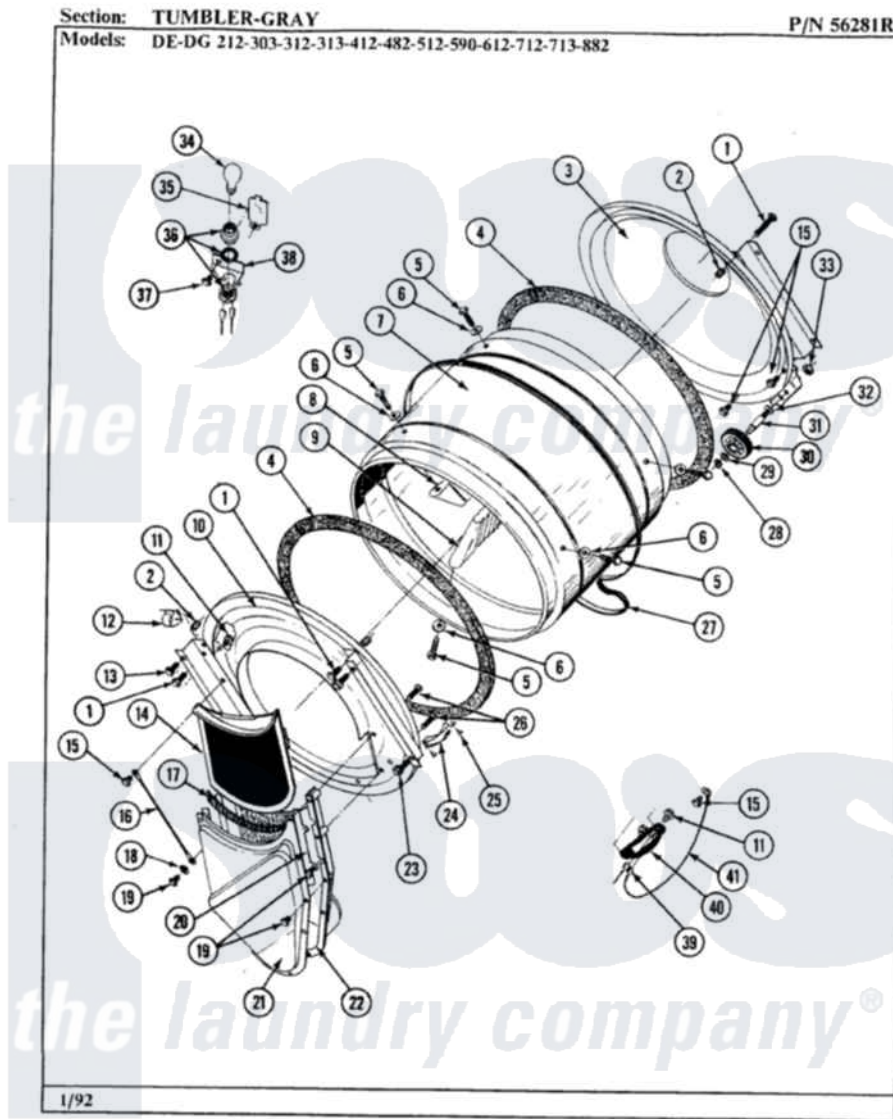

Maytag GDG882 09 - TUMBLER-GRAY

32

Maytag [Residential Maytag GDG882 Dryer Parts](#) Parts Diagram 09 - TUMBLER-GRAY
 Click on the part number to view part

Item	Original Part Number	Replaced By	Status	Part Description
1	313764		Not Available	SCREW
2	313915	31-3915		Tech Sheet
3	Y306660	33001106		Back, Tumbler
4	Y313541	33313541		Seal- Tumbler
5	Y310759			Screw, Tumbler Baffles
6	314158			Washer, Baffle To Tumbler
7	Y314153		Not Available	TUMBLER No.
"	305187		Not Available	TUMBLER W/BAFFLES
8	314154		Not Available	TUMBLER BAFFLE - SHORT
9	314155	33001004		Baffle, Tall
10	Y303815	33001231		Front- Tumbler
11	Y251119	3177991		Screw
12	Y310376			Clip, Door Switch Harness
13	Y313561			Screw---NA
14	Y304388	33001003		Screen, Lint
15	211294	90767		Screw, 8A X 3/8 HeX Washer Head Tapping

16	205810		Wire, Ground
17	Y313796		Lint Seal
18	310557		Washer
19	Y312961	W10116751	Screw
20	Y313795		Guide For Lint Screen
21	Y312964	Not Available	OUTLET DUCT - OUTER HALF
22	Y304810	Not Available	OUTLET DUCT ASSEMBLY---S
23	Y310632	1163839	Screw
24	306508		Tumbler Bearing Kit ----W
25	210720		Rivet, Bearing To Tumbler Frnt
26	Y314110	33002917	Screw, No.10-16
27	Y312959		Poly "V" Belt For Tumbler
28	410233	9703438	Ring-Retrn
29	312535		Washer, Vault Mounting Brk.
30	Y303373	12001541	Drum Roller/Washer Assembly--W
31	Y312948	6-3129480	Shaft- Tumbler
32	Y313347	312535	Washer, Vault Mounting Brk.
33	312538	33001443	Nut, Hex
34	300909	8009	Bulb-Light