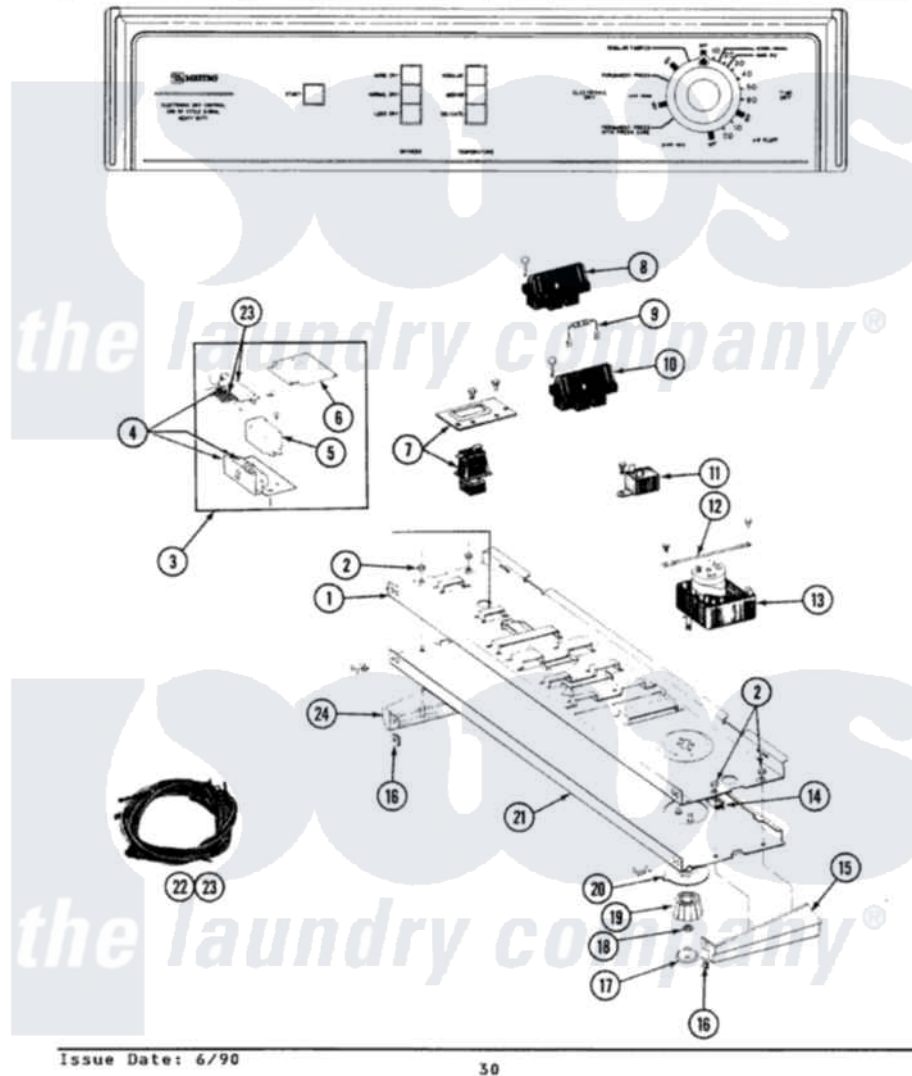

Maytag GDG9700 01 - CONTROL PANEL

SECTION: CONTROL PANEL
MODEL: DE-DG9700

Maytag Residential Maytag GDG9700 Dryer Parts Parts Diagram 01 - CONTROL PANEL
Click on the part number to view part

Item	Original Part Number	Replaced By	Status	Part Description
1	314184			Back Up Plate
2	214872			Palnut, End Cap Note: Nut, Lamp Holder
3	211168	W10139210		Screw, 8-18 X 5/16
"	307898		Not Available	ELECTRONIC CONTROL
4	311863		Not Available	SCREW FOR CAUTION PLATE---NA
"	307897			Edge Board Connector
5	307899			Relay
"	Y251119	3177991		Screw
6	Y307896			Pc Board
7	211168	W10139210		Screw, 8-18 X 5/16
"	307305			Switch Push To Start
8	307304		Not Available	TEMP CONTROL SWITCH 3 BUTTON
"	213117	67006908		Screw, Ice Rack
9	306917			Resistor, Med Temp Gas

10	307304		Not Available	TEMP CONTROL SWITCH 3 BUTTON
"	213117	67006908		Screw, Ice Rack
11	213117	67006908		Screw, Ice Rack
"	305205	694419		Mini-Buzzer
12	204807			Ground Wire, Supp. Plte To Top Cover
"	211294	90767		Screw, 8A X 3/8 HeX Washer Head Tapping
13	910708	488234		Screw 8-32 X 1/4
"	Y307404			Timer
14	214897			Pad, Control Panel
15	207216		Not Available	END CAP RH
"	210932			Screw, No.8 X 9/16 Ctsk Note: Screw, Inlet Duct
16	214894			Fastener, End Cap
17	215821		Not Available	CAP, KNOB
18	312273			Nut, Control Knob
19	315041			Knob, Timer
20	315042			Dial Skirt
21	307320		Not Available	CONTROL PANEL
22	307308		Not Available	WIRE HARNESS
23	307422		Not Available	WIRE HARNESS
24	307215	WB62X1699		Cooktopbrushed Chrome