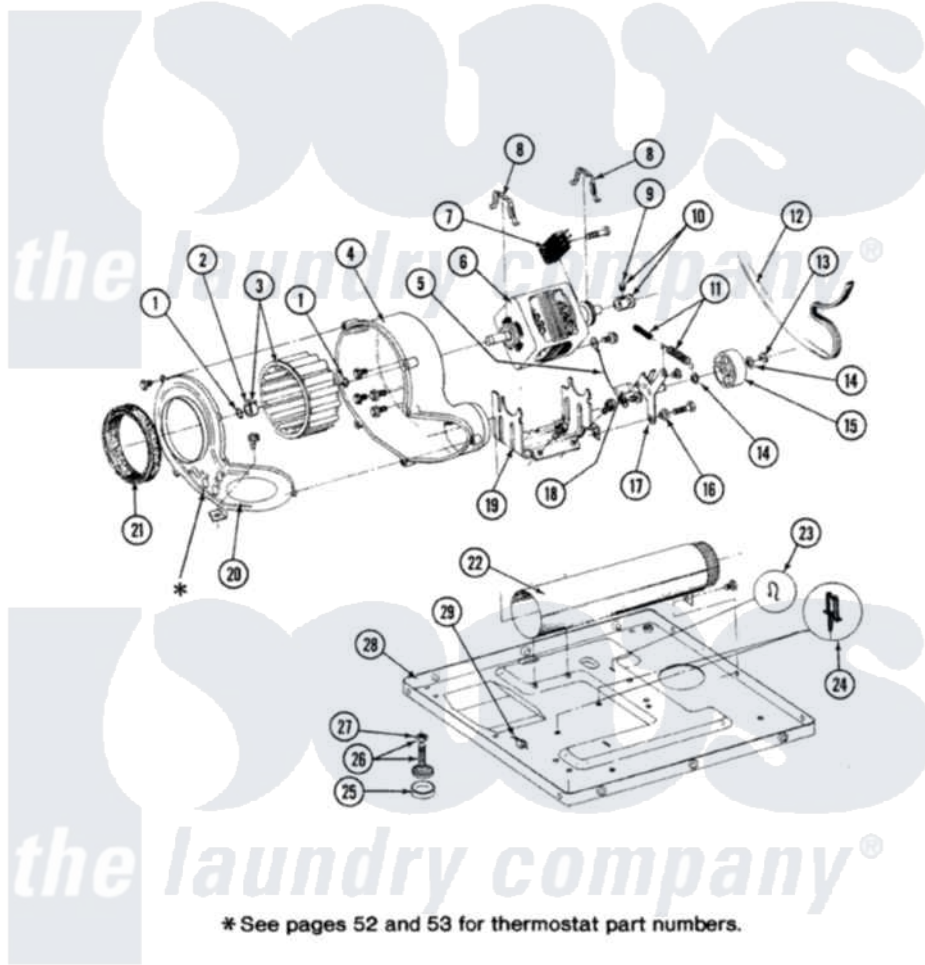

Maytag GDG9700 07 - MOTOR, BLOWER, BASE FRAME & THERMOSTATS

SECTION: MOTOR, BLOWER, BASE FRAME & THERMOSTATS
 MODEL: DG-DE MODELS

Issue Date: 6/90

50

Maytag [Residential Maytag GDG9700 Dryer Parts](#) Parts Diagram 07 - MOTOR, BLOWER, BASE FRAME & THERMOSTATS

[Click on the part number to view part](#)

Item	Original Part Number	Replaced By	Status	Part Description
1	410233	9703438		Ring-Retrn
2	312967			Clamp, Blower Housing
3	Y303836			Blower Wheel Assembly And Clamp
4	Y310632	1163839		Screw
"	Y312893			Housing, Blower
5	901220			Ground Wire
"	211294	90767		Screw, 8A X 3/8 HeX Washer Head Tapping
"	910343	488234		Screw 8-32 X 1/4
6	Y303358	W10410999		Motor-Drve
7	306207		Not Available	(PROD. No.303358-8 & No.303358-9)
"	Y303877		Not Available	SWITCH, MOTOR EXTERNAL START No.303358-2, No.303358-4, 303358-7
"	Y303879			Switch, Motor External Start

8	Y015825		Clip, Motor To Motor Support
9	Y053241		Set Screw, Motor Pulley
10	Y305185	6-3051850	Pulley- MO
11	Y303945		IDLER SPRING ASSY. W/PLUG
12	Y312959		Poly "V" Belt For Tumbler
13	312958	354987	Ring, Retaining
14	Y312527		Washer, Idler Shaft
15	Y303705	6-3037050	Pulley- ID
16	Y312894	315772	Sleeve, Idler Arm
17	Y014874		Screw, Idler Arm And Sleeve
"	Y303363	6-3033630	Idler Arm
"	Y312961	W10116751	Screw
18	Y313582	W10116756	Spacer
19	Y313561		Screw----NA
"	312897	Not Available	SUPPORT, MOTOR
20	314846		Cover, Blower Housing
"	Y313561		Screw----NA
"	Y312961	W10116751	Screw
21	Y312901		Seal, Housing Cover
22	Y303442		EXHAUST DUCT ASSEMBLY
"	Y310632	1163839	Screw
23	410490		Spring, Retainer Wire Harness
24	Y313262	W10116752	Retainer-
25	Y314137		Foot, Rubber
26	Y305086		Adjustable Leg And Nut
27	Y052740	62739	Nut, Lock
28	Y303361	Not Available	BASE ASSY. (UPPER & LOWER)
29	Y310376		Clip, Door Switch Harness