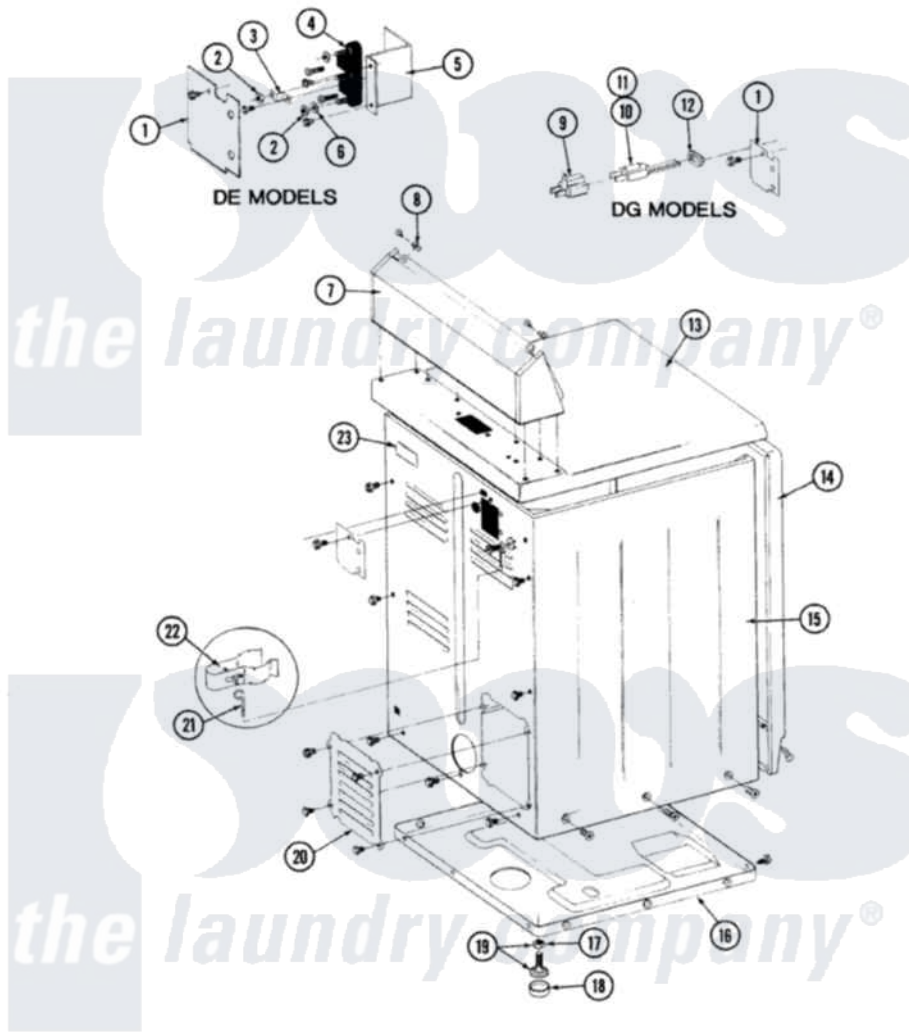

# Maytag GDG9700 08 - REAR VIEW

SECTION: REAR VIEW  
MODEL: DE-DG MODELS

Issue Date: 6/90

38

Maytag [Residential Maytag GDG9700 Dryer Parts](#) Parts Diagram 08 - REAR VIEW  
Click on the part number to view part

Item	Original Part Number	Replaced By	Status	Part Description
1	Y312905		Not Available	COVER, TERMINAL
7	305193M		Not Available	CONSOLE-HARVEST WHEAT
8	<a href="#">215075</a>			Fastener, Control Panel To Console
9	<a href="#">Y201808</a>			Converter
10	302521		Not Available	CORD, POWER PART NOT USED-GAS MODELS ONLY
12	<a href="#">211881</a>			Grommet, Cord Part Not Used-Gas Models Only
13	307104M		Not Available	TOP COVER ASSY
14	307998M		Not Available	FRONT PANEL
15	<a href="#">Y313561</a>			Screw----NA
"	Y310632	<a href="#">1163839</a>		Screw
"	307124M		Not Available	CABINET ASSY HVT WHEAT
16	Y303361		Not Available	BASE ASSY. (UPPER & LOWER)
17	Y052740	<a href="#">62739</a>		Nut, Lock
18	<a href="#">Y314137</a>			Foot, Rubber

19	<a href="#">Y305086</a>		Adjustable Leg And Nut
20	Y312951	Not Available	ACCESS COVER, BACK
"	211294	<a href="#">90767</a>	Screw, 8A X 3/8 HeX Washer Head Tapping
"	<a href="#">Y313559</a>		Screw
21	<a href="#">311155</a>		Ground Wire And Clamp
22	<a href="#">313122</a>		Screw - Baffle To Tumbler
"	<a href="#">301548</a>		Clamp, Ground Wire
23	214519		LABEL, ELECTRICAL INSTR. PART NOT USED-GAS MODELS ONLY