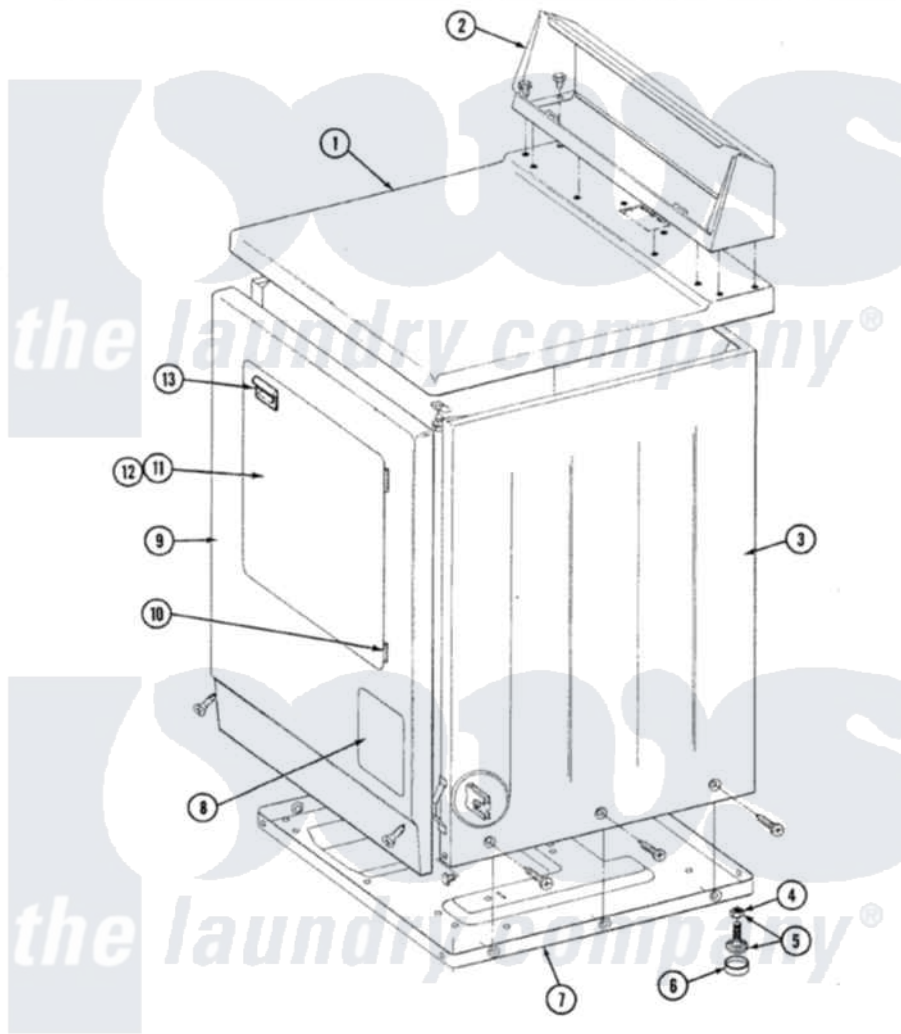

# Maytag GDG9800 03 - FRONT VIEW

SECTION: FRONT VIEW  
MODEL: DE-D6 MODELS

Issue Date: 6/90

56

Maytag [Residential Maytag GDG9800 Dryer Parts](#) Parts Diagram 03 - FRONT VIEW  
Click on the part number to view part

Item	Original Part Number	Replaced By	Status	Part Description
1	307104M		Not Available	TOP COVER ASSY
"	<a href="#">204445</a>			Screw And Fastener Assembly
2	305193M		Not Available	CONSOLE-HARVEST WHEAT
"	<a href="#">Y313559</a>			Screw
3	307124M		Not Available	CABINET ASSY HVT WHEAT
"	Y310632	<a href="#">1163839</a>		Screw
4	Y052740	<a href="#">62739</a>		Nut, Lock
5	<a href="#">Y305086</a>			Adjustable Leg And Nut
6	<a href="#">Y314137</a>			Foot, Rubber
7	Y303361		Not Available	BASE ASSY. (UPPER & LOWER)
8	302542M		Not Available	ACCESS DOOR-HARVEST WHEAT
9	307998M		Not Available	FRONT PANEL
10	307099	<a href="#">33001230</a>		Hinge, Door
11	307111M		Not Available	DOOR ASSY HVT WHEAT
12	314966M		Not Available	DOOR PANEL HVT WHEAT