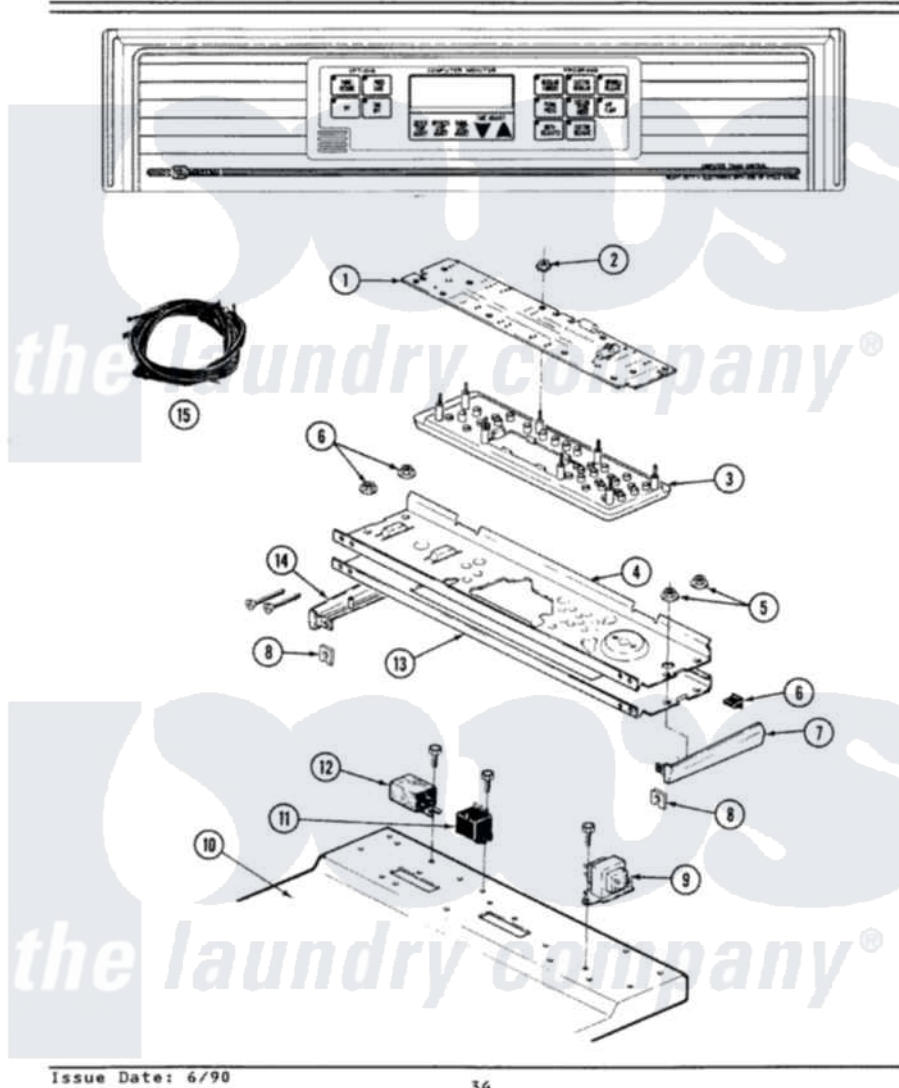

Maytag GDG9900 01 - CONTROL PANEL

SECTION: CONTROL PANEL
MODEL: DE-DG9900

Maytag Residential Maytag GDG9900 Dryer Parts Parts Diagram 01 - CONTROL PANEL
Click on the part number to view part

Item	Original Part Number	Replaced By	Status	Part Description
1	307218		Not Available	CIRCUIT BOARD ASSY
2	912077			Locknut, Reader Harness
3	307214		Not Available	MOUNTING PANEL ASSY
4	315028		Not Available	BACKUP PLATE
5	214872			Palnut, End Cap Note: Nut, Lamp Holder
6	214897			Pad, Control Panel
7	210932			Screw, No.8 X 9/16 Ctsk Note: Screw, Inlet Duct
"	207216		Not Available	END CAP RH
8	214894			Fastener, End Cap
9	Y313559			Screw
"	211294	90767		Screw, 8A X 3/8 HeX Washer Head Tapping
"	207766			Transformer
10	307104M		Not Available	TOP COVER ASSY
11	206824	W10133335		Relay, Motor

"	211294	90767	Screw, 8A X 3/8 HeX Washer Head Tapping
12	306199		Relay, Heater
"	211294	90767	Screw, 8A X 3/8 HeX Washer Head Tapping
13	307215	WB62X1699	Cooktopbrushed Chrome
14	207215	Not Available	END CAP LH
15	307202	Not Available	WIRE HARNESS