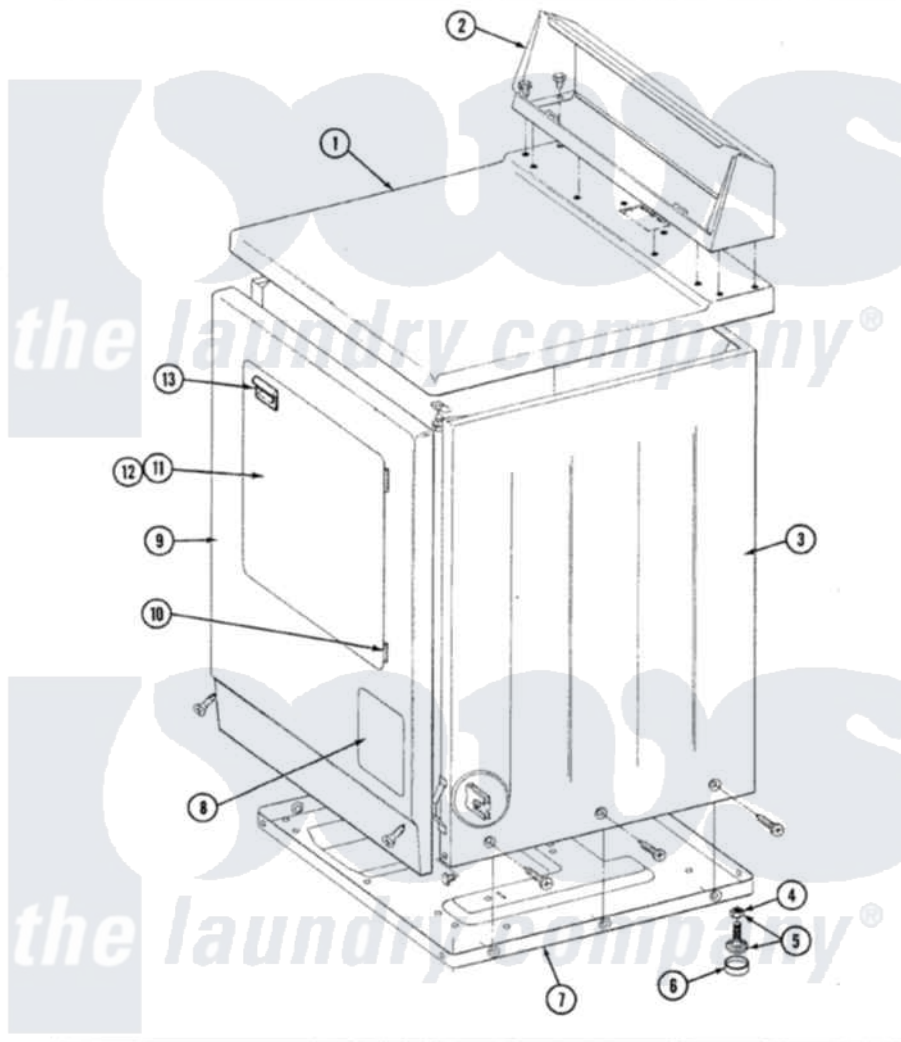

Maytag GDG9900 03 - FRONT VIEW

SECTION: FRONT VIEW
MODEL: DE-D6 MODELS

Issue Date: 6/90

56

Maytag [Residential Maytag GDG9900 Dryer Parts](#) Parts Diagram 03 - FRONT VIEW
Click on the part number to view part

Item	Original Part Number	Replaced By	Status	Part Description
1	307104M		Not Available	TOP COVER ASSY
"	204445			Screw And Fastener Assembly
2	305193M		Not Available	CONSOLE-HARVEST WHEAT
"	Y313559			Screw
3	307124M		Not Available	CABINET ASSY HVT WHEAT
"	Y310632	1163839		Screw
4	Y052740	62739		Nut, Lock
5	Y305086			Adjustable Leg And Nut
6	Y314137			Foot, Rubber
7	Y303361		Not Available	BASE ASSY. (UPPER & LOWER)
8	302542M		Not Available	ACCESS DOOR-HARVEST WHEAT
9	307998M		Not Available	FRONT PANEL
10	307099	33001230		Hinge, Door
11	307111M		Not Available	DOOR ASSY HVT WHEAT
12	314966M		Not Available	DOOR PANEL HVT WHEAT