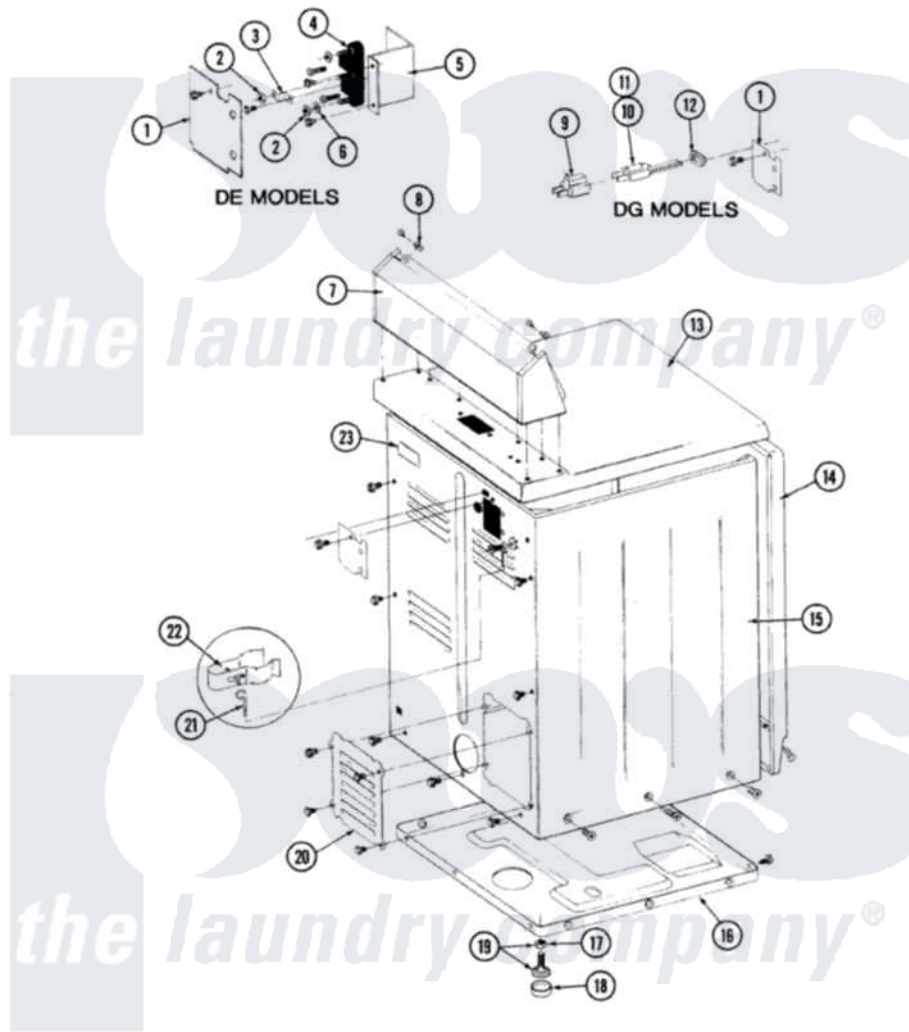

# Maytag GDG9900 08 - REAR VIEW

SECTION: REAR VIEW  
MODEL: DE-DG MODELS

Issue Date: 6/90

38

Maytag [Residential Maytag GDG9900 Dryer Parts](#) Parts Diagram 08 - REAR VIEW  
Click on the part number to view part

Item	Original Part Number	Replaced By	Status	Part Description
1	Y312905		Not Available	COVER, TERMINAL
7	305193M		Not Available	CONSOLE-HARVEST WHEAT
8	<a href="#">215075</a>			Fastener, Control Panel To Console
9	<a href="#">Y201808</a>			Converter
10	302521		Not Available	CORD, POWER PART NOT USED-GAS MODELS ONLY
12	<a href="#">211881</a>			Grommet, Cord Part Not Used-Gas Models Only
13	307104M		Not Available	TOP COVER ASSY
14	307998M		Not Available	FRONT PANEL
15	<a href="#">Y313561</a>			Screw----NA
"	Y310632	<a href="#">1163839</a>		Screw
"	307124M		Not Available	CABINET ASSY HVT WHEAT
16	Y303361		Not Available	BASE ASSY. (UPPER & LOWER)
17	Y052740	<a href="#">62739</a>		Nut, Lock
18	<a href="#">Y314137</a>			Foot, Rubber

19	<a href="#">Y305086</a>		Adjustable Leg And Nut
20	Y312951	Not Available	ACCESS COVER, BACK
"	211294	<a href="#">90767</a>	Screw, 8A X 3/8 HeX Washer Head Tapping
"	<a href="#">Y313559</a>		Screw
21	<a href="#">311155</a>		Ground Wire And Clamp
22	<a href="#">313122</a>		Screw - Baffle To Tumbler
"	<a href="#">301548</a>		Clamp, Ground Wire
23	214519		LABEL, ELECTRICAL INSTR. PART NOT USED-GAS MODELS ONLY